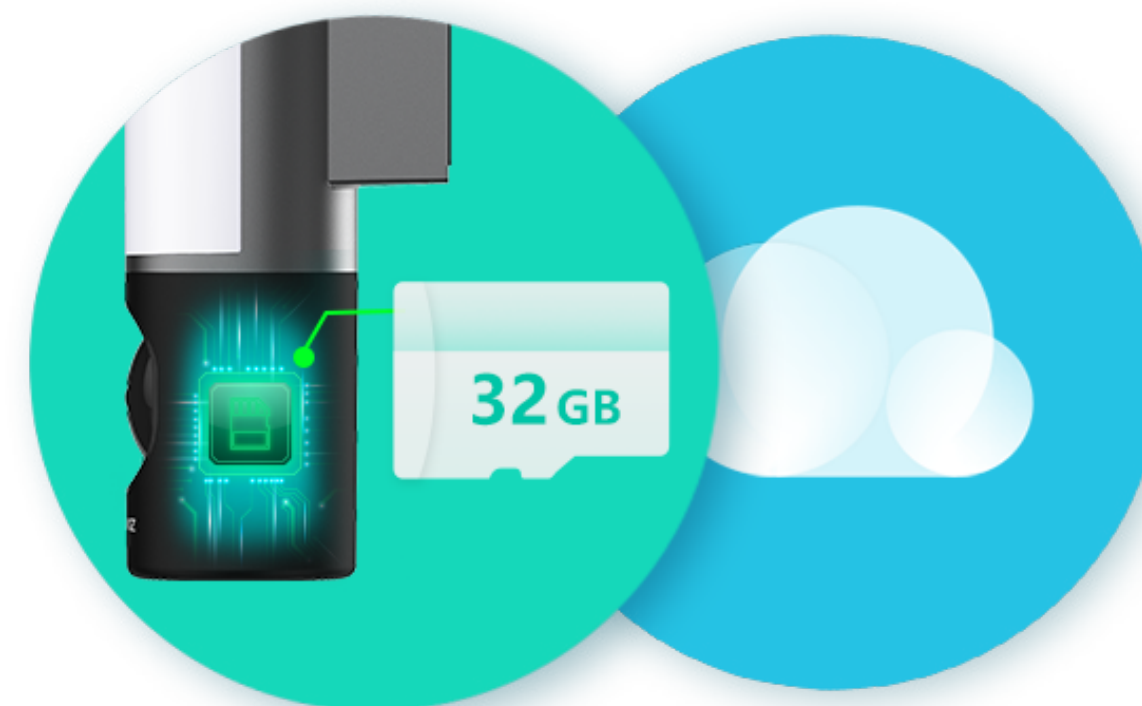

Built-in 32 GB eMMC Storage

Supports EZVIZ CloudPlay Storage*