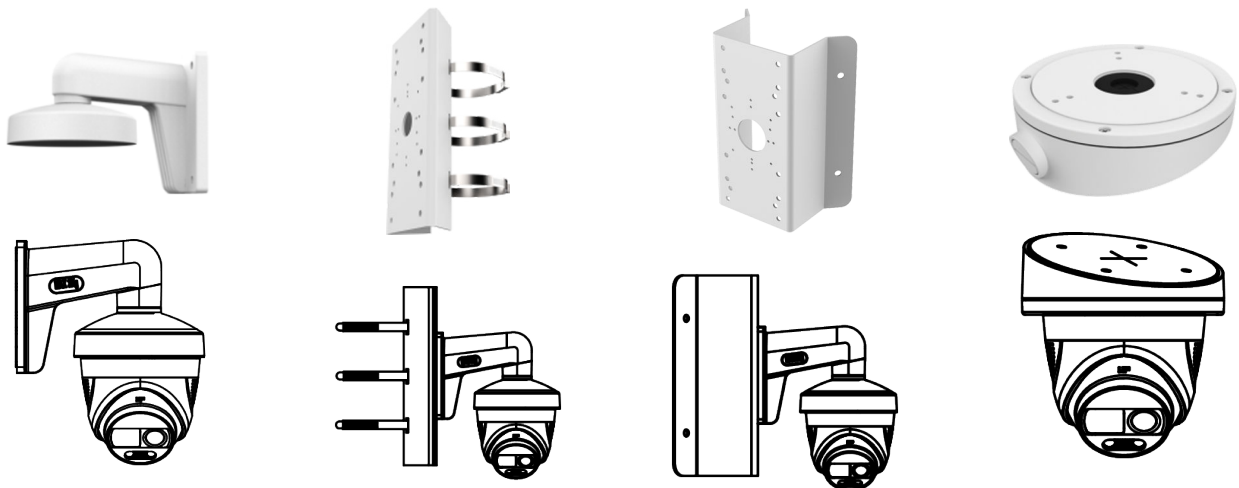

Specification

Camera	
Image Sensor	2 MP CMOS
Signal System	PAL/NTSC
Resolution	1920 (H) × 1080 (V)
Frame Rate	TVI: 1080p@30fps, 1080p@25fps AHD: 1080p@30fps, 1080p@25fps CVI: 1080p@30fps, 1080p@25fps CVBS: PAL/NTSC
Min. illumination	0.0005 Lux @ (F1.0, AGC ON), 0 Lux with White Light
Shutter Time	PAL: 1/25 s to 1/50, 000 s NTSC: 1/30 s to 1/50, 000 s
Slow Shutter	Max. 16 times
Lens	3.6 mm, 6 mm fixed lens
Field of View	3.6 mm, horizontal FOV: 83.0°, vertical FOV: 44.4°, diagonal FOV: 98.0° 6 mm, horizontal FOV: 51.0°, vertical FOV: 28.5°, diagonal FOV: 58.7°
Lens Mount	M16
Flashing Light Alarm (Red & Blue)	Yes
Audible Alarm	Yes
Day & Night	Color
WDR (Wide Dynamic Range)	≥130 dB
Angle Adjustment	Pan: 0 to 360°, Tilt: 0 to 75°, Rotation: 0 to 360°
Menu	
White Light	Auto/Off
Image Mode	STD/HIGH-SAT
AGC	Yes
White Balance	Auto/Manual
AE (Auto Exposure) Mode	WDR/BLC/HLC/Global/HLS
Anti-Banding	Yes
Privacy Mask	4 programmable privacy masks
Motion Detection	4 programmable motion areas
Noise Reduction	3D DNR/ 2D DNR
Language	English
Function	Brightness, Sharpness, Mirror, Smart Light, Defective Pixel Correction
Interface	
Video Output	Switchable TVI/AHD/CVI/CVBS
Alarm	1 alarm out

General	
Operating Conditions	-40 °C to 60 °C (-40 °F to 140 °F), humidity 90% or less (non-condensing)
Power Supply	12 VDC ± 25% <i>*You are recommended to use one power adapter to supply the power for one camera.</i>
Power Consumption	Max. 6.6 W
Protection Level	IP67
Material	Enclosure: Plastic Main Body: Metal
White Light Range	Up to 20 m
PIR Range	Angle: 110°, Range: 11 m
Communication	HIKVISION-C
Dimensions	Φ 109.82 mm × 93.66 mm (Φ 4.32" × 3.7")
Weight	Approx. 390 g (0.86 lb.)

Available Model

DS-2CE72DFT-PIRXOF

Dimension

Accessory

DS-1272ZJ-110-TRS
Wall Mount

DS-1275ZJ-SUS
Vertical Pole Mount

DS-1276ZJ-SUS
Corner Mount

DS-1281ZJ-S
Inclined Ceiling Mount