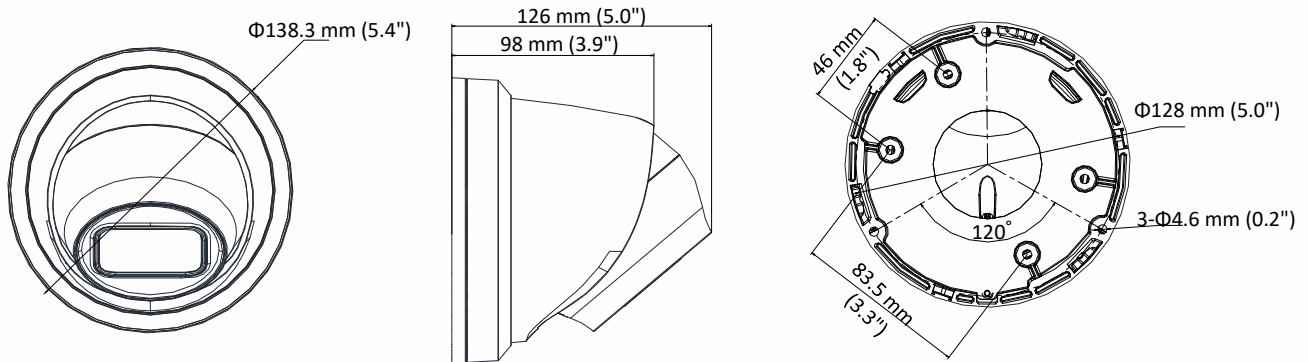

Dimension

Accessory

Distributed by