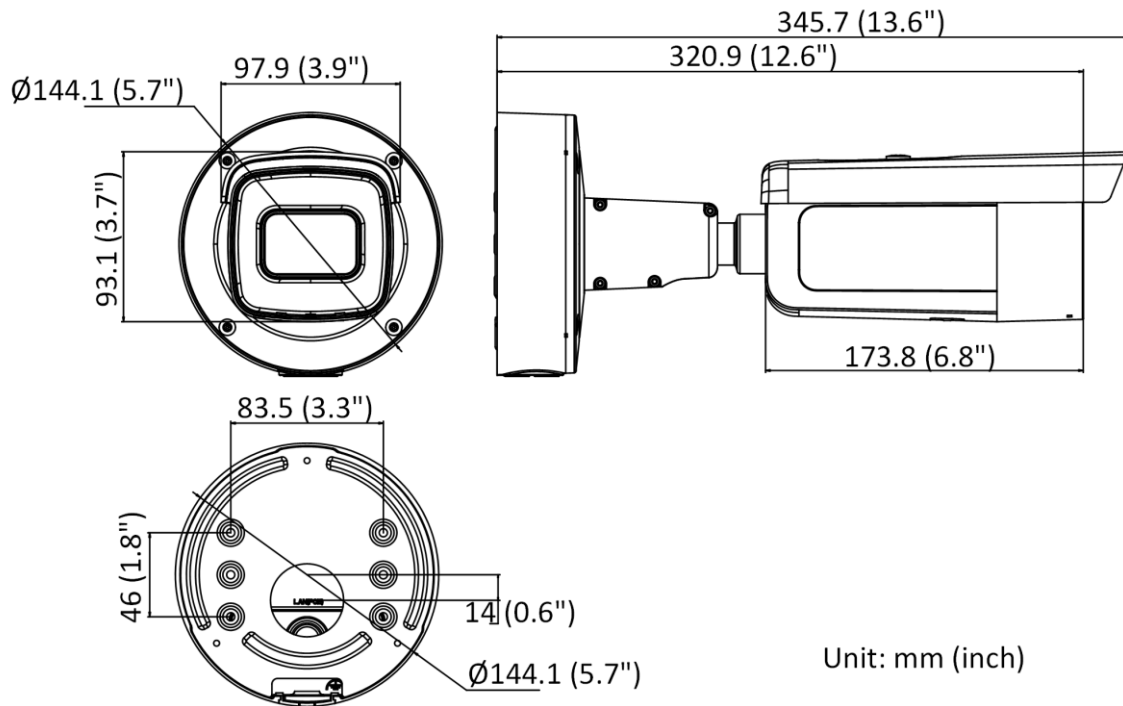

▪ **Available Model**

DS-2CD2646G2-IZS (2.8 to 12 mm)

▪ **Dimension**

▪ **Accessory**

▪ **Optional**

DS-1476ZJ-SUS Corner Mount	DS-1275ZJ-S-SUS Vertical Pole Mount	DS-2251ZJ Pendant Mount