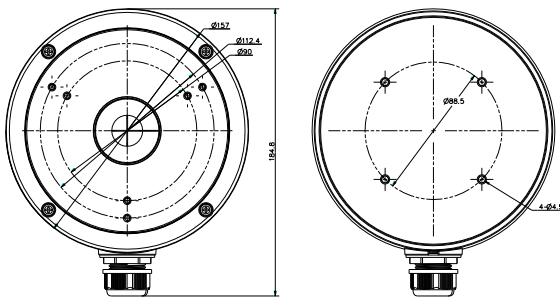

DS-1280ZJ-M

Junction Box for
Dome Camera

Features:

- Aluminum alloy material with surface spray treatment
- Waterproof design

Dimension:

Order Model:

DS-1280ZJ-M

Parameter:

Model	DS-1280ZJ-M
Parameters	Junction Box for Dome Camera
Appearance	Hikvision White
Material	Aluminum Alloy
Dimension	Φ 157×185×51.5mm
Weight	621g

Notice:

- The bracket should be installed on flat wall
- Waterproof rubber is necessary for outdoor application
- The wall must be capable of supporting over 3 times as much as the total weight of the camera and the mount.
- The maximum load capacity of the bracket is **4.5KG**

Note: The actual dome camera may vary from the picture above.