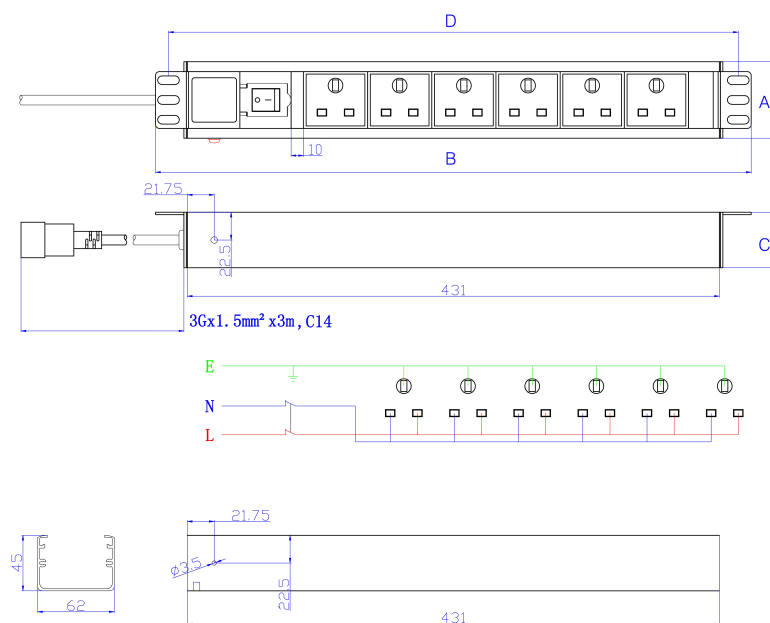

## Product Specifications

Feature	Values
Mounting dimension	19 inch
Mounting direction	Horizontal
Electrical connection	Connecting cord with plug
Type of electric plug connection	C14
Cable length	3 m
Number of UK BS1363 sockets	6
Number of rack units (RU)	2
Width	482.6 mm
Height	62 mm
Depth	45 mm

## Additional specifications

Features	Values
Rated Voltage	250 V AC 50/60 Hz
Rated current	10A
Maximum power	2500 W
Unit control	LED indicator. On/off rocker switch
Insulation Resistance	$\geq 5\text{M}\Omega$
Fire resistance	Flame retardant
Operating temperature	-10°C to +45°C
Relative humidity	0% to 90%
Cable entry (horizontal orientation)	Left
Cable entry (vertical orientation)	Top
Socket angle (horizontal orientation)	90°
Socket angle (vertical orientation)	45°
Master Switch	Yes
Housing colour	Silver
Housing material	Aluminum

## Product drawing

Key	
A	Height
B	Width
C	Depth
D	Mounting Centres

All dimensions are in mm unless stated otherwise