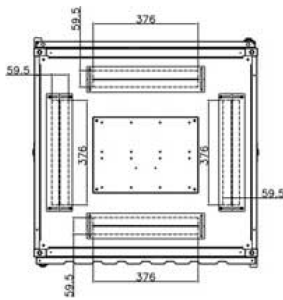

Rear

Roof

Base

Overall Dimensions

Heights

29U = 1422 mm High

42U = 2000 mm High

47U = 2223 mm High

the casters add 72 mm to the height

Width

800 mm Wide

Depths

1000 mm Deep

1200 mm Deep

Part Number Table

Part Number	Description
544-29810-WDBR-BK	Environ SR800 29U Rack 800x1000mm W/Vented (F) D/Vented (R) B/Panels R/Mgmt Black
544-29810-WDBR-BK-FP	Environ SR800 29U Rack 800x1000mm W/Vented (F) D/Vented (R) B/Panels R/Mgmt Black Flat Pack