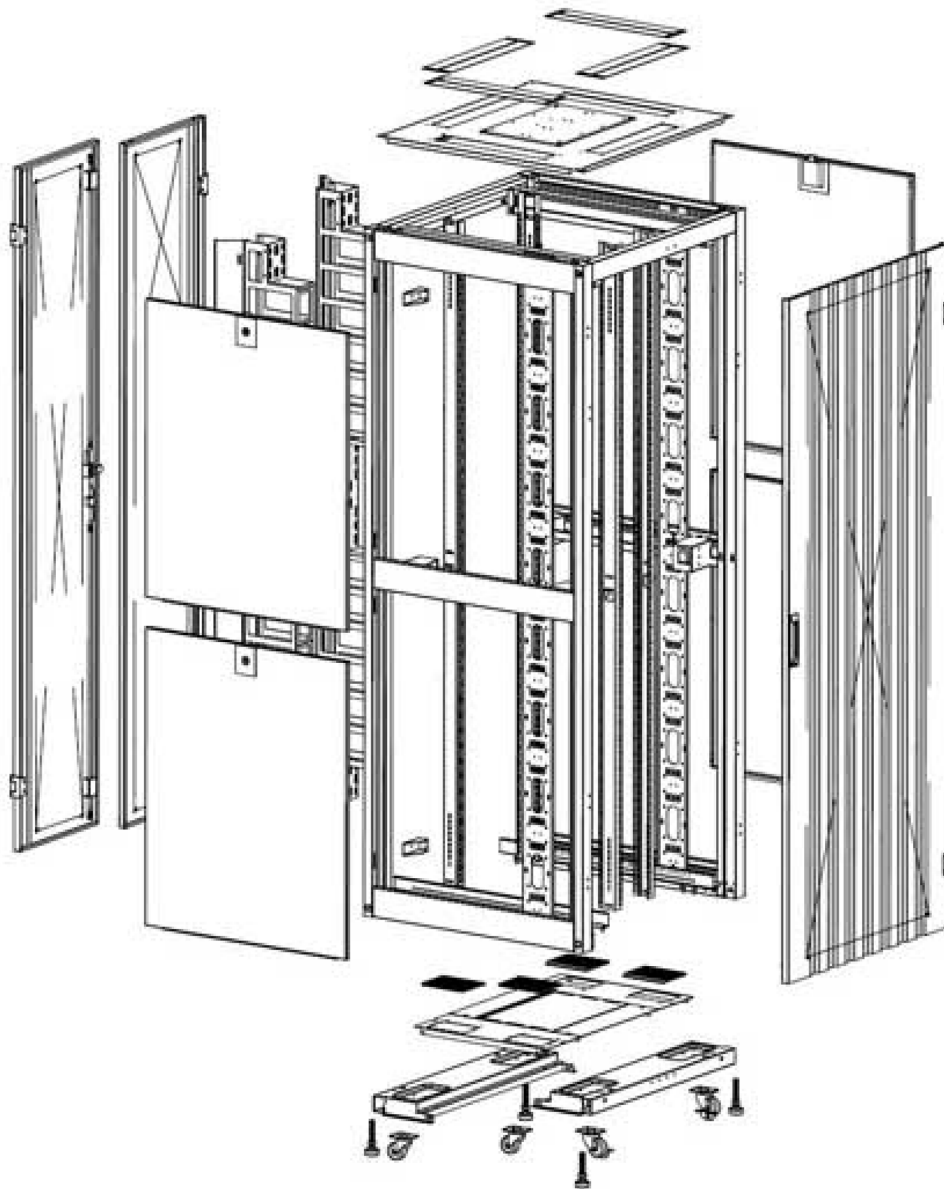

Environ SR800 42U Rack 800x1200mm W/Vented (F)
D/Vented (R) B/Panels R/Mgmt Black

Item Code: 544-42812-WDBR-BK

excel
without compromise.

Exploded view