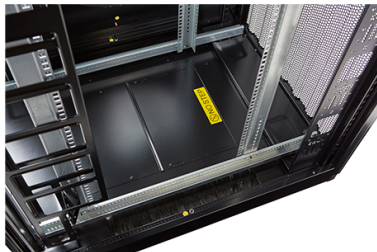

2-point lock wave vented front door

3-point wardrobe vented rear doors

Large brush strip entry

High-density vertical cable management

Environ SR800 42U Rack 800x1200mm W/Vented (F)
D/Vented (R) B/Panels R/Mgmt Black