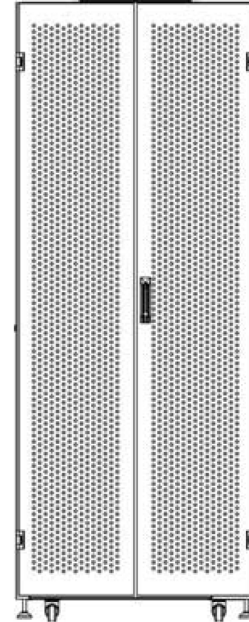

2-point lock wave vented front door

3-point wardrobe vented rear doors

Large brush strip entry

High-density vertical cable management

Environ SR800 42U Rack 800x1200mm W/Vented (F)
D/Vented (R) B/Panels R/Mgmt Black

Item Code: 544-42812-WDBR-BK

excel
without compromise.

Exploded view

Environ SR800 42U Rack 800x1200mm W/Vented (F)
D/Vented (R) B/Panels R/Mgmt Black

Item Code: 544-42812-WDBR-BK

Product drawings

Front

Side

Rear

Roof

Base

Overall Dimensions

Heights

29U = 1422 mm High

42U = 2000 mm High

47U = 2223 mm High