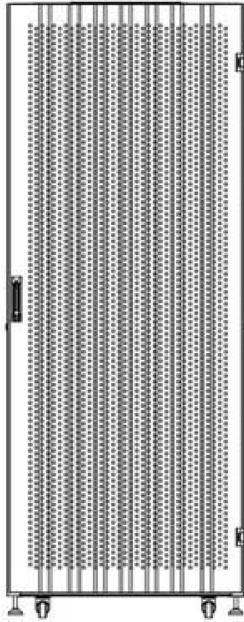

Item Code: 544-42812-WDBR-BK

excel
without compromise.

Exploded view

Environ SR800 42U Rack 800x1200mm W/Vented (F)
D/Vented (R) B/Panels R/Mgmt Black

Item Code: 544-42812-WDBR-BK

Product drawings

Front

Side

Rear

Roof

Base

Overall Dimensions

Heights

29U = 1422 mm High

42U = 2000 mm High

47U = 2223 mm High

the casters add 72 mm to the height

Width

800 mm Wide

Depths

1000 mm Deep

1200 mm Deep

Part Number Table

Part Number	Description
544-29810-WDBR-BK	Environ SR800 29U Rack 800x1000mm W/Vented (F) D/Vented (R) B/Panels R/Mgmt Black
544-29810-WDBR-BK-FP	Environ SR800 29U Rack 800x1000mm W/Vented (F) D/Vented (R) B/Panels R/Mgmt Black Flat Pack