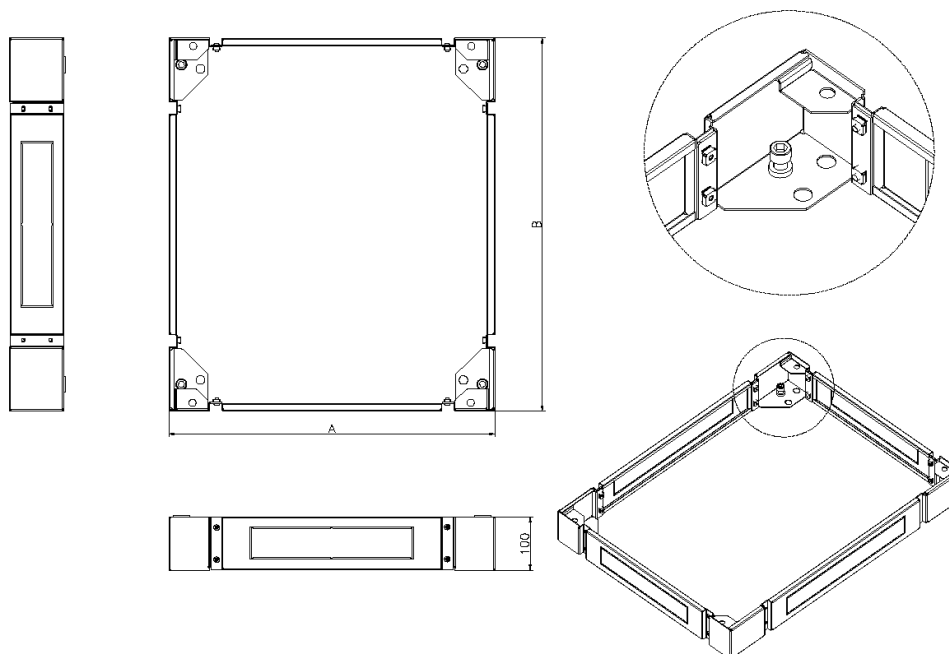

Environ Plinth 800mm Wide x 800mm Deep for CR/ER Racks Grey White

Item Code: 542-988-GE

excel
without compromise.

✕ Cable entry via blank plates on all sides

✕ Cable entry knockouts x 4

✕ Load Bearing

✕ Takes both Levelling Feet and Castors

The plinth is manufactured with removable sides to further aid access for cabling and levelling purposes.

Product Specifications

Feature	Values
Model	Complete base kit
Material	Steel
Colour	Grey White
Width	800 mm
Height	100 mm
Depth	800 mm
Suitable for cable patch	Yes

Environ Plinth 800mm Wide x 800mm Deep for CR/ER Racks Grey White

Item Code: 542-988-GE

excel
without compromise.

Product drawing

Part Number Table

Part Number	Description
542-960-BK	Environ Plinth 600mm Wide x 1000mm Deep for CR/ER Racks Black
542-960-GE	Environ Plinth 600mm Wide x 1000mm Deep for CR/ER Racks Grey White
542-962-GE	Environ Plinth 600mm Wide x 1200mm Deep for CR/ER Racks Grey White
542-966-BK	Environ Plinth 600mm Wide x 600mm Deep for CR/ER Racks Black
542-966-GE	Environ Plinth 600mm Wide x 600mm Deep for CR/ER Racks Grey White
542-968-BK	Environ Plinth 600mm Wide x 800mm Deep for CR/ER Racks Black
542-968-GE	Environ Plinth 600mm Wide x 800mm Deep for CR/ER Racks Grey White
542-980-BK	Environ Plinth 800mm Wide x 1000mm Deep for CR/ER Racks Black
542-980-GE	Environ Plinth 800mm Wide x 1000mm Deep for CR/ER Racks Grey White
542-982-BK	Environ Plinth 800mm Wide x 1200mm Deep for CR/ER Racks Black
542-986-BK	Environ Plinth 800mm Wide x 600mm Deep for CR/ER Racks Black
542-986-GE	Environ Plinth 800mm Wide x 600mm Deep for CR/ER Racks Grey White
542-988-BK	Environ Plinth 800mm Wide x 800mm Deep for CR/ER Racks Black

Environ Plinth 800mm Wide x 800mm Deep for CR/ER
Racks Grey White

Item Code: 542-988-GE

542-988-GE

Environ Plinth 800mm Wide x 800mm Deep for CR/ER Racks Grey White

Excel is a world class premium performing end to end infrastructure solution designed,
Manufactured, supported and delivered without compromise.