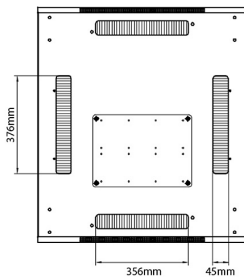

## Standards

Standard	Detail
ANSI/EIA-310-E	Electronic Industries Association standard for horizontal spacing, vertical hole spacing, rack opening and front panel width
BS EN 60297-3-100:2009	Mechanical structures for electronic equipment. Dimensions of mechanical structures of the 482,6 mm (19 in) series. Basic dimensions of front panels, subracks, chassis, racks and cabinets
DIN 41494 Part 1 & 7	Panel Mounting Racks For Electronics Equipments; Racks And Panels, Dimensions; Dimensions of cabinets and suites of racks
WFD	Compliant to Waste Framework Directive
SCIP	Compliant - Does Not Contain Substances of Concern in Products

## Product drawings

Front

Side

Rear

Roof

Base

### Base Cut Out Dimensions

580 mm Wide  
 by  
 276 mm Deep (600 mm deep rack)  
 476 mm Deep (800 mm deep rack)  
 676 mm Deep (1000 mm deep rack)