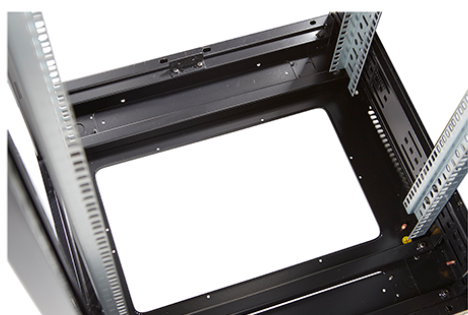

**Product images**

Four-way brush entry roof panel

Quick-slam latch side panels

Swing handle glass front door

Steel rear door

Large base entry

High-density vertical cable management

Environ CR800 47U Rack 800x800mm Glass (F) Steel  
(R) B/Panels F/Mgmt Black