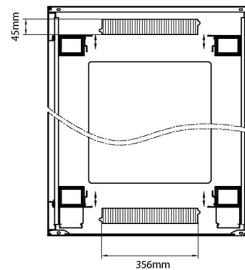

## Standards

Standard	Detail
ANSI/EIA-310-E	Electronic Industries Association standard for horizontal spacing, vertical hole spacing, rack opening and front panel width
BS EN 60297-3-100:2009	Mechanical structures for electronic equipment. Dimensions of mechanical structures of the 482,6 mm (19 in) series. Basic dimensions of front panels, subracks, chassis, racks and cabinets
DIN 41494 Part 1 & 7	Panel Mounting Racks For Electronics Equipments; Racks And Panels, Dimensions; Dimensions of cabinets and suites of racks
WFD	Compliant to Waste Framework Directive
SCIP	Compliant - Does Not Contain Substances of Concern in Products

## Product drawings

Front

Side

Rear

Roof

Base

### Base Cut Out Dimensions

580 mm Wide  
 by  
 276 mm Deep (600 mm deep rack)  
 476 mm Deep (800 mm deep rack)  
 676 mm Deep (1000 mm deep rack)