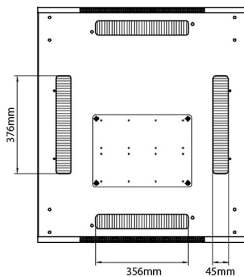

Environ CR800 42U Rack 800x800mm Glass (F) Steel
(R) B/Panels F/Mgmt Grey White

Item Code: 542-4288-GSBF-GW

Product drawings

Roof

Base Cut Out Dimensions

580 mm Wide
by
276 mm Deep (600 mm deep rack)
476 mm Deep (800 mm deep rack)
676 mm Deep (1000 mm deep rack)

Part Number Table

Part Number	Description
542-2486-GSBF-BK	Environ CR800 24U Rack 800x600mm Glass (F) Steel (R) B/Panels F/Mgmt Black
542-2486-GSBF-BK-FP	Environ CR800 24U Rack 800x600mm Glass (F) Steel (R) B/Panels F/Mgmt Black Flat Pack