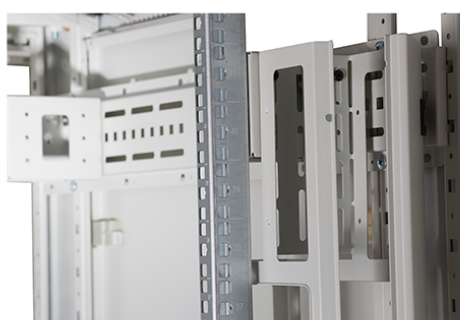

**Product images**

Four-way brush entry roof panel

Quick-slam latch side panels

Swing handle glass front door

Steel rear door

Large base entry

High-density vertical cable management

Environ CR800 42U Rack 800x800mm Glass (F) Steel  
(R) B/Panels F/Mgmt Grey White