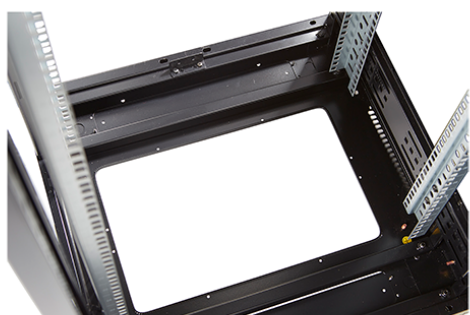

**Product images**

Four-way brush entry roof panel

Quick-slam latch side panels

Swing handle glass front door

Steel rear door

Large base entry

High-density vertical cable management

Environ CR800 42U Rack 800x800mm Glass (F) Steel  
(R) B/Panels F/Mgmt Grey White