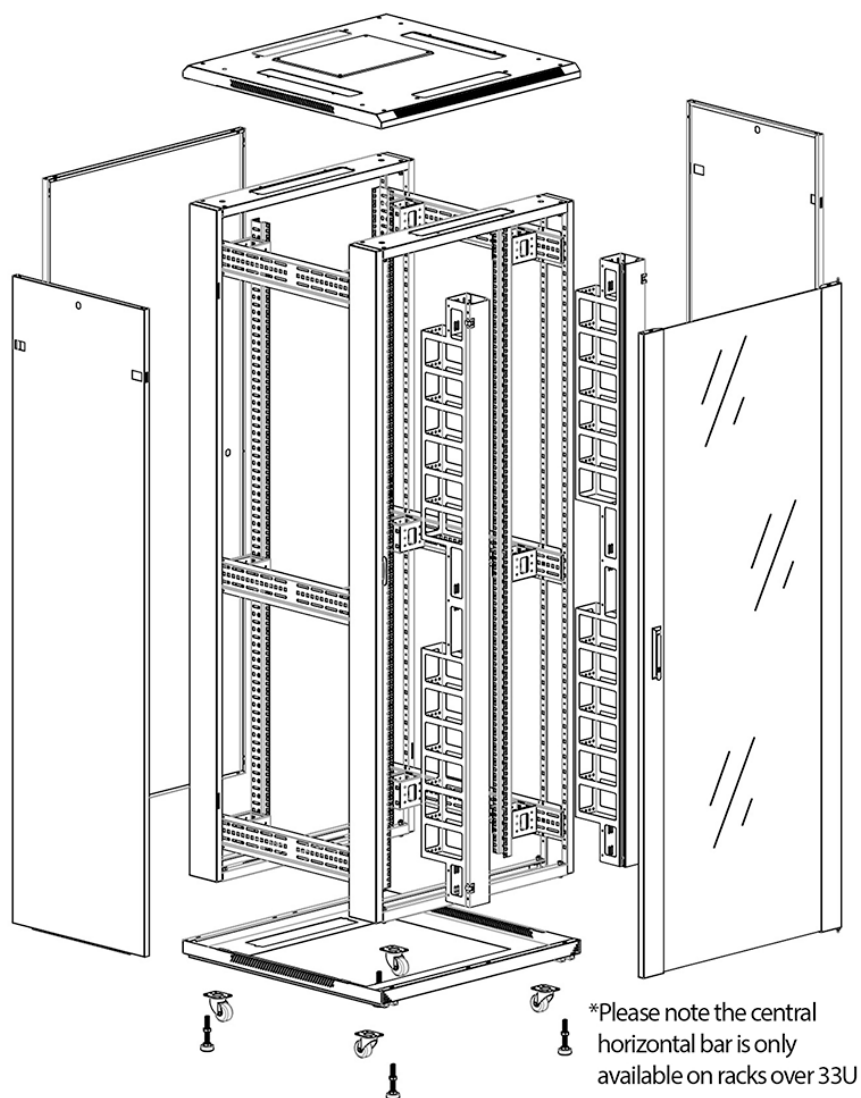

Environ CR800 42U Rack 800x800mm Glass (F) Steel
(R) B/Panels F/Mgmt Grey White

Item Code: 542-4288-GSBF-GW

excel
without compromise.

Product drawings