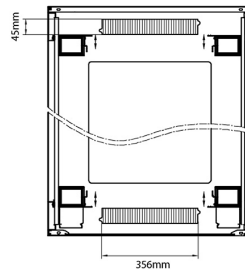

## Standards

Standard	Detail
ANSI/EIA-310-E	Electronic Industries Association standard for horizontal spacing, vertical hole spacing, rack opening and front panel width
BS EN 60297-3-100:2009	Mechanical structures for electronic equipment. Dimensions of mechanical structures of the 482,6 mm (19 in) series. Basic dimensions of front panels, subracks, chassis, racks and cabinets
DIN 41494 Part 1 & 7	Panel Mounting Racks For Electronics Equipments; Racks And Panels, Dimensions; Dimensions of cabinets and suites of racks
WFD	Compliant to Waste Framework Directive
SCIP	Compliant - Does Not Contain Substances of Concern in Products

Base

Base Cut Out Dimensions

580 mm Wide  
by  
276 mm Deep (600 mm deep rack)  
476 mm Deep (800 mm deep rack)  
676 mm Deep (1000 mm deep rack)

Part Number Table

Part Number	Description
542-2486-GSBF-BK	Environ CR800 24U Rack 800x600mm Glass (F) Steel (R) B/Panels F/Mgmt Black
542-2486-GSBF-BK-FP	Environ CR800 24U Rack 800x600mm Glass (F) Steel (R) B/Panels F/Mgmt Black Flat Pack