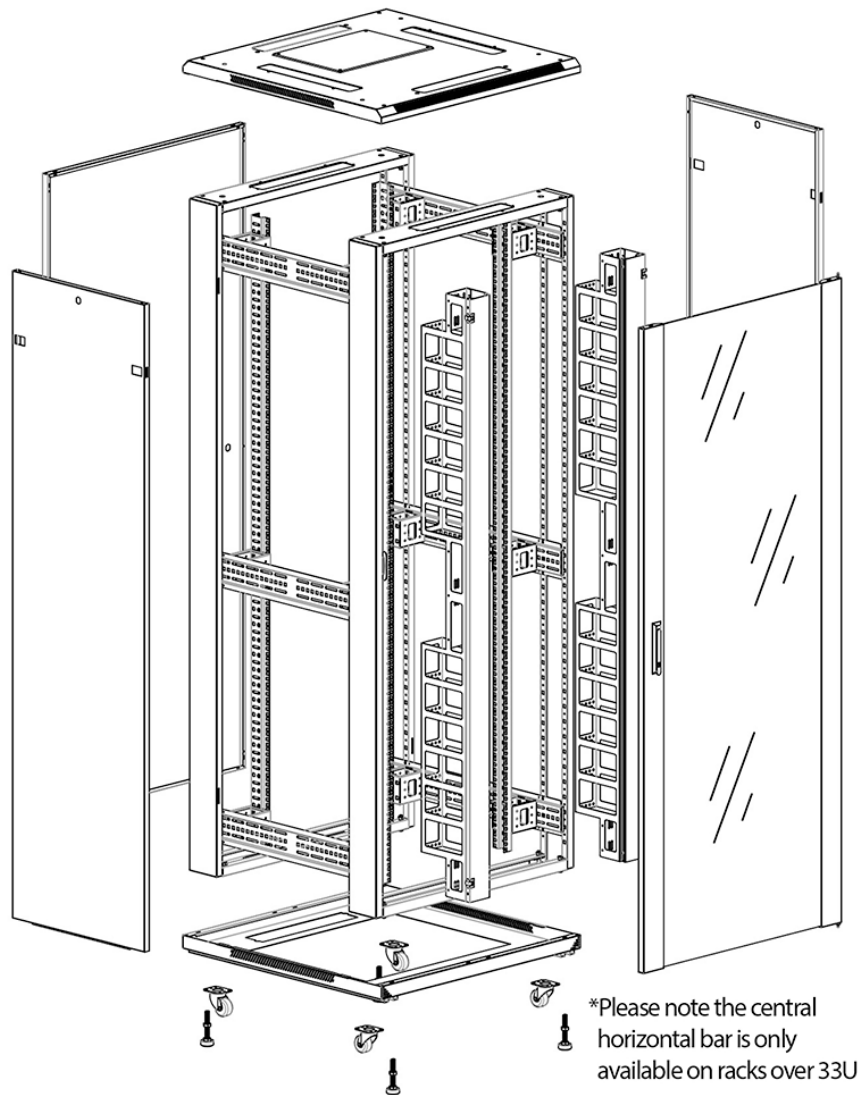

Environ CR800 42U Rack 800x800mm Glass (F) Steel
(R) B/Panels F/Mgmt Black

Item Code: 542-4288-GSBF-BK

Product drawings