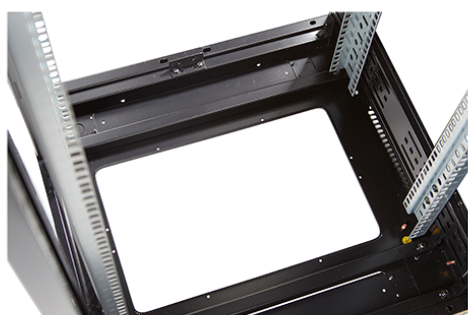

✕ Large cut out in base for cable entry

✕ Brush strip cable entry in roof and base of rack

✕ IP20 when fitted with base plate

✕ Racks supplied assembled or flat packed

Product Overview

Environ CR800 Comms Racks are a versatile range of 800mm wide racks with features suitable for a wide range of applications within the data, security, audio visual and telecommunications markets.

Product images

Four-way brush entry roof panel

Quick-slam latch side panels

Swing handle glass front door

Steel rear door

Large base entry

High-density vertical cable management

Environ CR800 42U Rack 800x800mm Glass (F) Steel
(R) B/Panels F/Mgmt Black