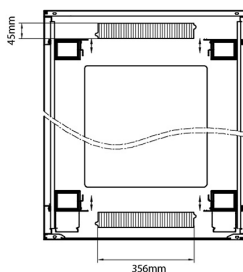

Environ CR800 42U Rack 800x800mm Glass (F) Steel (R) B/Panels F/Mgmt Black

Item Code: 542-4288-GSBF-BK

Standards

Standard	Detail
ANSI/EIA-310-E	Electronic Industries Association standard for horizontal spacing, vertical hole spacing, rack opening and front panel width
BS EN 60297-3-100:2009	Mechanical structures for electronic equipment. Dimensions of mechanical structures of the 482,6 mm (19 in) series. Basic dimensions of front panels, subracks, chassis, racks and cabinets
DIN 41494 Part 1 & 7	Panel Mounting Racks For Electronics Equipments; Racks And Panels, Dimensions; Dimensions of cabinets and suites of racks
WFD	Compliant to Waste Framework Directive
SCIP	Compliant - Does Not Contain Substances of Concern in Products

Roof

Base

Base Cut Out Dimensions

580 mm Wide
 by
 276 mm Deep (600 mm deep rack)
 476 mm Deep (800 mm deep rack)
 676 mm Deep (1000 mm deep rack)

Part Number Table

Part Number	Description
542-2486-GSBF-BK	Environ CR800 24U Rack 800x600mm Glass (F) Steel (R) B/Panels F/Mgmt Black
542-2486-GSBF-BK-FP	Environ CR800 24U Rack 800x600mm Glass (F) Steel (R) B/Panels F/Mgmt Black Flat Pack