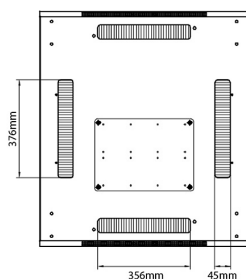

Environ CR800 42U Rack 800x800mm Glass (F) Steel (R) B/Panels F/Mgmt Black

Item Code: 542-4288-GSBF-BK

Standards

Standard	Detail
ANSI/EIA-310-E	Electronic Industries Association standard for horizontal spacing, vertical hole spacing, rack opening and front panel width
BS EN 60297-3-100:2009	Mechanical structures for electronic equipment. Dimensions of mechanical structures of the 482,6 mm (19 in) series. Basic dimensions of front panels, subracks, chassis, racks and cabinets
DIN 41494 Part 1 & 7	Panel Mounting Racks For Electronics Equipments; Racks And Panels, Dimensions; Dimensions of cabinets and suites of racks
WFD	Compliant to Waste Framework Directive
SCIP	Compliant - Does Not Contain Substances of Concern in Products

Roof

Base

Base Cut Out Dimensions

580 mm Wide
 by
 276 mm Deep (600 mm deep rack)
 476 mm Deep (800 mm deep rack)
 676 mm Deep (1000 mm deep rack)

Part Number Table

Part Number	Description
542-2486-GSBF-BK	Environ CR800 24U Rack 800x600mm Glass (F) Steel (R) B/Panels F/Mgmt Black
542-2486-GSBF-BK-FP	Environ CR800 24U Rack 800x600mm Glass (F) Steel (R) B/Panels F/Mgmt Black Flat Pack