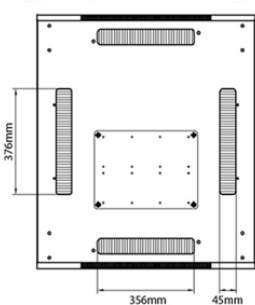

Product drawings

Front

Side

Rear

Roof

Base

Base Cut Out Dimensions

580 mm Wide
by
276 mm Deep (600 mm deep rack)
476 mm Deep (800 mm deep rack)
676 mm Deep (1000 mm deep rack)