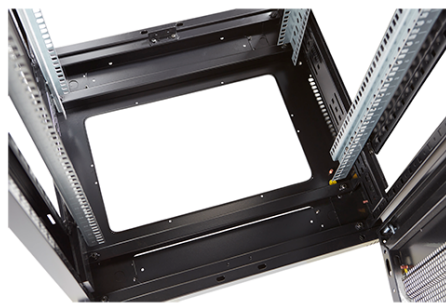

Large base entry