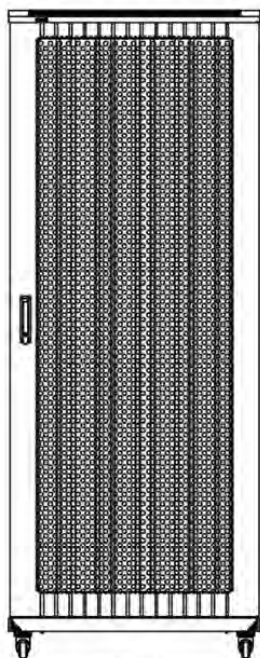

✕ 19" profiles marked with U height position

✕ Large cut out in base for cable entry

✕ Brush strip cable entry in roof and base of rack

Product Overview

Environ ER800 Equipment Racks are a versatile range of 800mm wide racks with features suitable for a wide range of applications within the data, security, audio visual and telecommunications markets.

Swing handle wave vented front door

Wardrobe vented rear doors

Large base entry

High-density vertical cable management

Environ ER800 42U Rack 800x1000mm W/Vented (F) D/Vented (R) B/Panels F/Mgmt Black

Item Code: 542-42810-WDBF-BK

Product drawings

Front

Side

Rear

Roof

Base

Base Cut Out Dimensions

580 mm Wide
by
276 mm Deep (600 mm deep rack)
476 mm Deep (800 mm deep rack)
676 mm Deep (1000 mm deep rack)