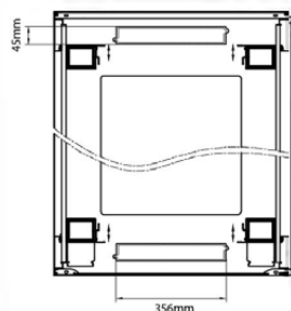

Product drawings

Front

Side

Rear

Roof

Base

Base Cut Out Dimensions

580 mm Wide
by
276 mm Deep (600 mm deep rack)
476 mm Deep (800 mm deep rack)
676 mm Deep (1000 mm deep rack)