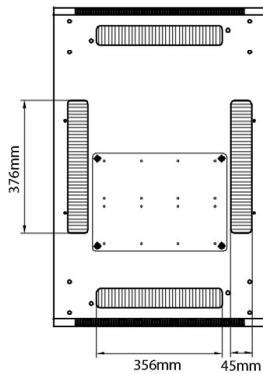

Additional specifications

Features	Values
Material	SPCC Cold Rolled Steel
19" Rails	2.0 mm thick
Side Panels	1.0 mm thick
Other	1.2 mm thick
Front door	Swing handle cam lock
Rear door	Barrel lock
Side panels lock	Single point barrel lock
Jacking feet additional height	50-80 mm
Castors additional height	70 mm

Environ CR600 42U Rack 600x800mm Glass (F) Steel (R) B/Panels No/Mgmt Grey White

Item Code: 542-4268-GSBN-GW

Standards

Standard	Detail
ANSI/EIA-310-E	Electronic Industries Association standard for horizontal spacing, vertical hole spacing, rack opening and front panel width
BS EN 60297-3-100:2009	Mechanical structures for electronic equipment. Dimensions of mechanical structures of the 482,6 mm (19 in) series. Basic dimensions of front panels, subracks, chassis, racks and cabinets
DIN 41494 Part 1 & 7	Panel Mounting Racks For Electronics Equipments; Racks And Panels, Dimensions; Dimensions of cabinets and suites of racks
WFD	Compliant to Waste Framework Directive
SCIP	Compliant - Does Not Contain Substances of Concern in Products

Item Code: 542-4268-GSBN-GW

excel
without compromise.

Exploded view

Environ CR600 42U Rack 600x800mm Glass (F) Steel (R) B/Panels No/Mgmt Grey White

Item Code: 542-4268-GSBN-GW

Product drawings

Front

Side

Rear

Roof

Base

Base Cut Out Dimensions

380 mm Wide
by
276 mm Deep (600 mm deep rack)
476 mm Deep (800 mm deep rack)
676 mm Deep (1000 mm deep rack)

Part Number Table

Part Number	Description
542-1566-GSBN-BK	Environ CR600 15U Rack 600x600mm Glass (F) Steel (R) B/Panels No/Mgmt Black
542-1566-GSBN-BK-FP	Environ CR600 15U Rack 600x600mm Glass (F) Steel (R) B/Panels No/Mgmt Black Flat Pack