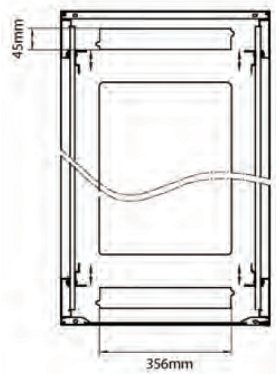

Additional specifications

Features	Values
Material	SPCC Cold Rolled Steel
19" Rails	2.0 mm thick
Side Panels	1.0 mm thick
Other	1.2 mm thick
Front door	Swing handle cam lock
Rear door	Barrel lock
Side panels lock	Single point barrel lock
Jacking feet additional height	50-80 mm
Castors additional height	70 mm

Environ CR600 42U Rack 600x800mm Glass (F) Steel (R) B/Panels No/Mgmt Grey White

Item Code: 542-4268-GSBN-GW

Standards

Standard	Detail
ANSI/EIA-310-E	Electronic Industries Association standard for horizontal spacing, vertical hole spacing, rack opening and front panel width
BS EN 60297-3-100:2009	Mechanical structures for electronic equipment. Dimensions of mechanical structures of the 482,6 mm (19 in) series. Basic dimensions of front panels, subracks, chassis, racks and cabinets
DIN 41494 Part 1 & 7	Panel Mounting Racks For Electronics Equipments; Racks And Panels, Dimensions; Dimensions of cabinets and suites of racks
WFD	Compliant to Waste Framework Directive
SCIP	Compliant - Does Not Contain Substances of Concern in Products

Item Code: 542-4268-GSBN-GW

excel
without compromise.

Exploded view

Environ CR600 42U Rack 600x800mm Glass (F) Steel (R) B/Panels No/Mgmt Grey White

Item Code: 542-4268-GSBN-GW

Product drawings

Front

Side

Rear

Roof

Base

Base Cut Out Dimensions

380 mm Wide
by
276 mm Deep (600 mm deep rack)
476 mm Deep (800 mm deep rack)
676 mm Deep (1000 mm deep rack)

Part Number Table

Part Number	Description
542-1566-GSBN-BK	Environ CR600 15U Rack 600x600mm Glass (F) Steel (R) B/Panels No/Mgmt Black
542-1566-GSBN-BK-FP	Environ CR600 15U Rack 600x600mm Glass (F) Steel (R) B/Panels No/Mgmt Black Flat Pack