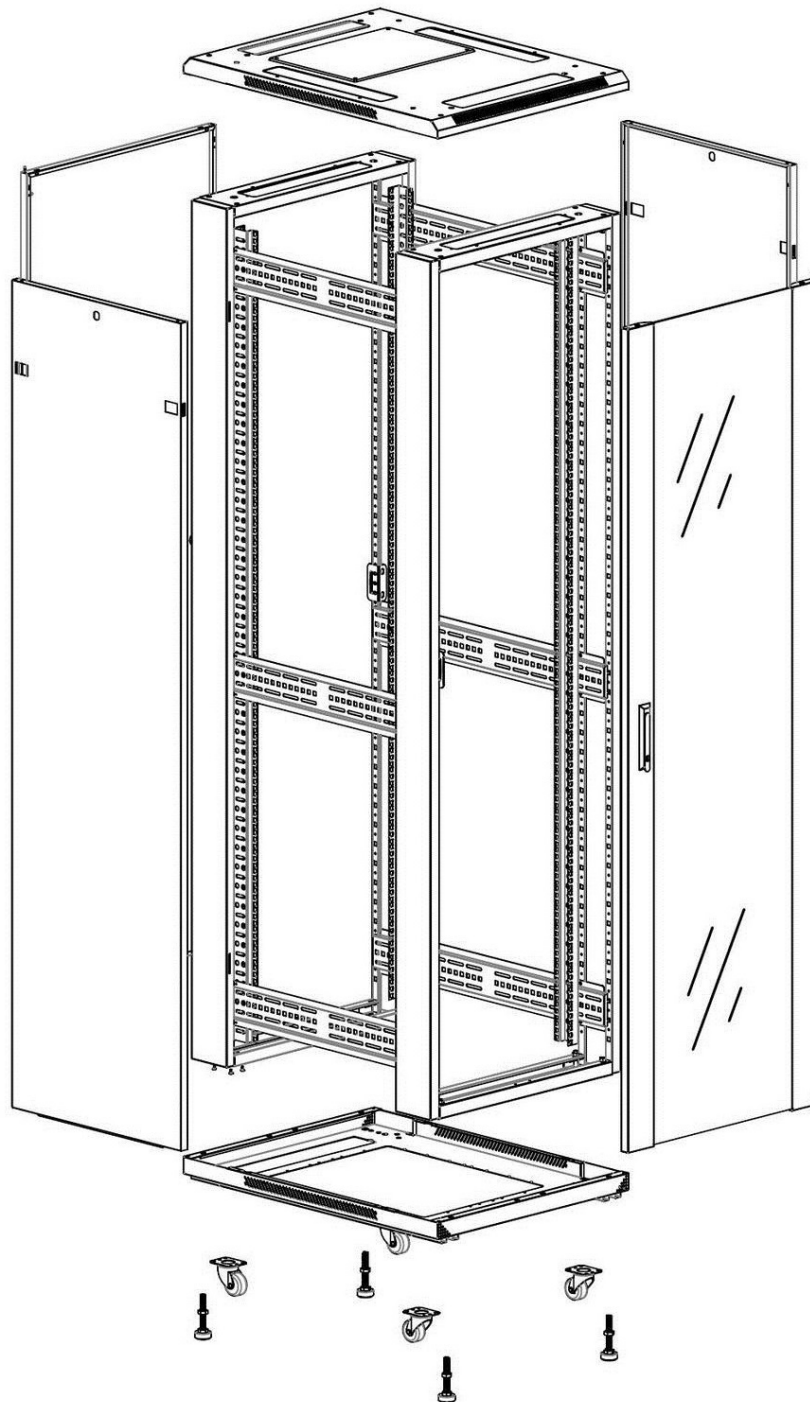

Environ CR600 42U Rack 600x800mm Glass (F) Steel
(R) B/Panels No/Mgmt Grey White

Item Code: 542-4268-GSBN-GW

excel
without compromise.

Exploded view