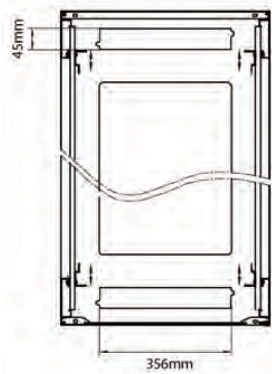

Base

Base Cut Out Dimensions

380 mm Wide
by
276 mm Deep (600 mm deep rack)
476 mm Deep (800 mm deep rack)
676 mm Deep (1000 mm deep rack)

Part Number Table

Part Number	Description
542-1566-GSBN-BK	Environ CR600 15U Rack 600x600mm Glass (F) Steel (R) B/Panels No/Mgmt Black
542-1566-GSBN-BK-FP	Environ CR600 15U Rack 600x600mm Glass (F) Steel (R) B/Panels No/Mgmt Black Flat Pack