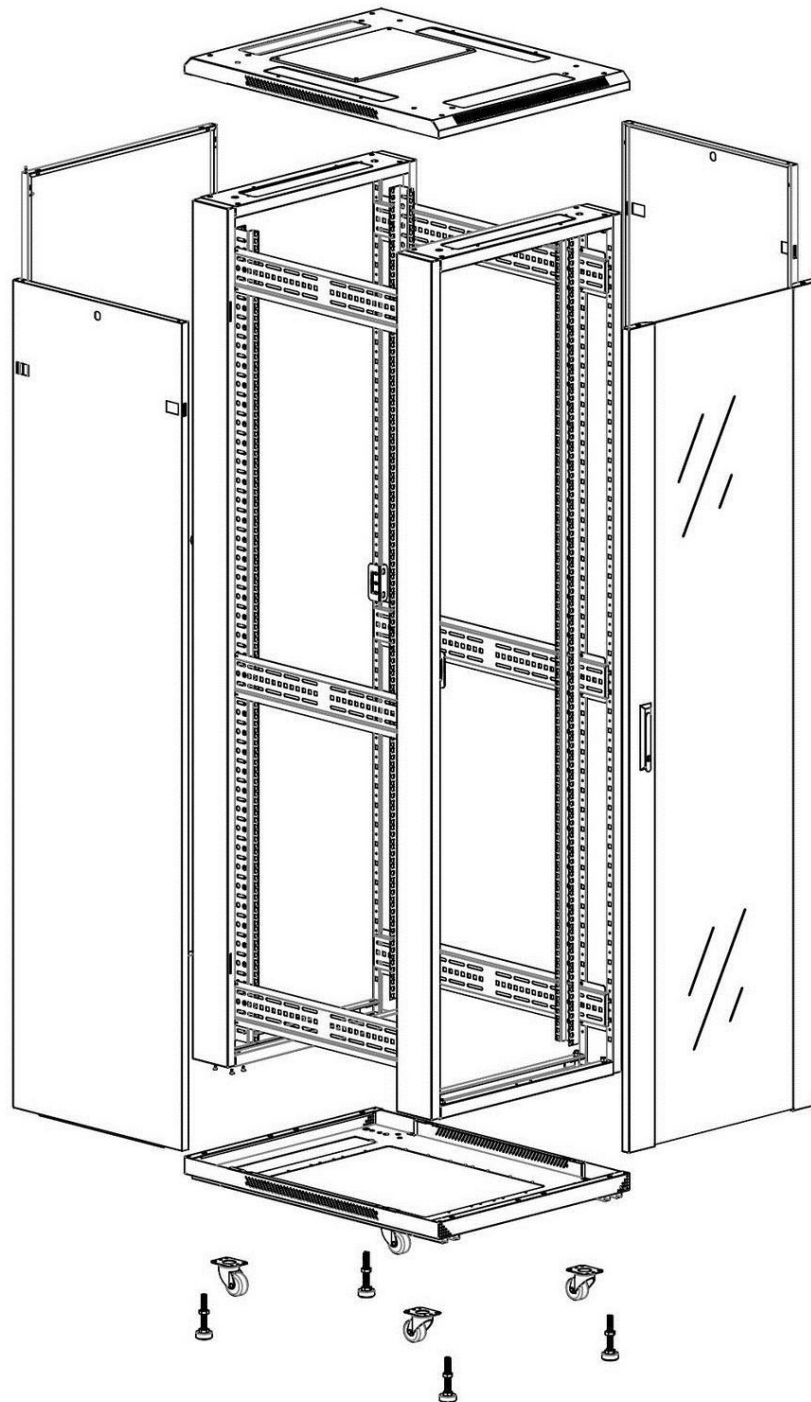

Environ CR600 42U Rack 600x600mm Glass (F) Steel
(R) B/Panels No/Mgmt Grey White

Item Code: 542-4266-GSBN-GW

excel
without compromise.

Exploded view