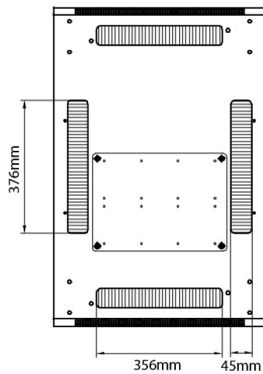

Environ CR600 42U Rack 600x600mm Glass (F) Steel (R) B/Panels No/Mgmt Grey White

Item Code: 542-4266-GSBN-GW

Product drawings

Roof

Base Cut Out Dimensions

380 mm Wide
by
276 mm Deep (600 mm deep rack)
476 mm Deep (800 mm deep rack)
676 mm Deep (1000 mm deep rack)

Part Number Table

Part Number	Description
542-1566-GSBN-BK	Environ CR600 15U Rack 600x600mm Glass (F) Steel (R) B/Panels No/Mgmt Black
542-1566-GSBN-BK-FP	Environ CR600 15U Rack 600x600mm Glass (F) Steel (R) B/Panels No/Mgmt Black Flat Pack