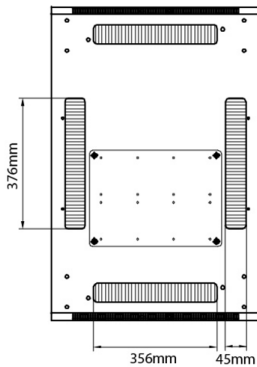

## Additional specifications

Specifications	Values
Material	SPCC Cold Rolled Steel
19" Rails	2.0 mm thick
Side Panels	1.0 mm thick
Other	1.2 mm thick
Front door	Handle cam lock
Rear door	Handle cam lock
Side panels lock	Single point barrel lock
Jacking feet additional height	50-80 mm
Castors additional height	70 mm

## Standards

Standard	Detail
ANSI/EIA-310-E	Electronic Industries Association standard for horizontal spacing, vertical hole spacing, rack opening and front panel width
BS EN 60297-3-100:2009	Mechanical structures for electronic equipment. Dimensions of mechanical structures of the 482,6 mm (19 in) series. Basic dimensions of front panels, subracks, chassis, racks and cabinets
DIN 41494 Part 1 & 7	Panel Mounting Racks For Electronics Equipments; Racks And Panels, Dimensions; Dimensions of cabinets and suites of racks
WFD	Compliant to Waste Framework Directive
SCIP	Compliant - Does Not Contain Substances of Concern in Products

## Product drawings

Front

Side

Rear

Roof

Base

### Base Cut Out Dimensions

380 mm Wide  
by  
276 mm Deep (600 mm deep rack)  
476 mm Deep (800 mm deep rack)  
676 mm Deep (1000 mm deep rack)

Environ ER600 42U Rack 600x1000mm W/Vented (F)  
D/Vented (R) B/Panels No/Mgmt Black