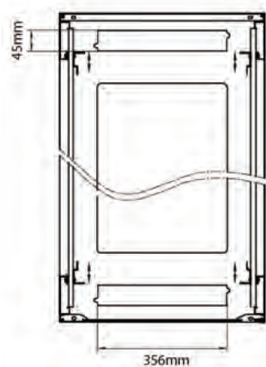

## Standards

Standard	Detail
ANSI/EIA-310-E	Electronic Industries Association standard for horizontal spacing, vertical hole spacing, rack opening and front panel width
BS EN 60297-3-100:2009	Mechanical structures for electronic equipment. Dimensions of mechanical structures of the 482,6 mm (19 in) series. Basic dimensions of front panels, subracks, chassis, racks and cabinets
DIN 41494 Part 1 & 7	Panel Mounting Racks For Electronics Equipments; Racks And Panels, Dimensions; Dimensions of cabinets and suites of racks
WFD	Compliant to Waste Framework Directive
SCIP	Compliant - Does Not Contain Substances of Concern in Products

## Product drawings

Front

Side

Rear

Roof

Base

### Base Cut Out Dimensions

380 mm Wide  
by  
276 mm Deep (600 mm deep rack)  
476 mm Deep (800 mm deep rack)  
676 mm Deep (1000 mm deep rack)

Environ ER600 42U Rack 600x1000mm W/Vented (F)  
D/Vented (R) B/Panels No/Mgmt Black