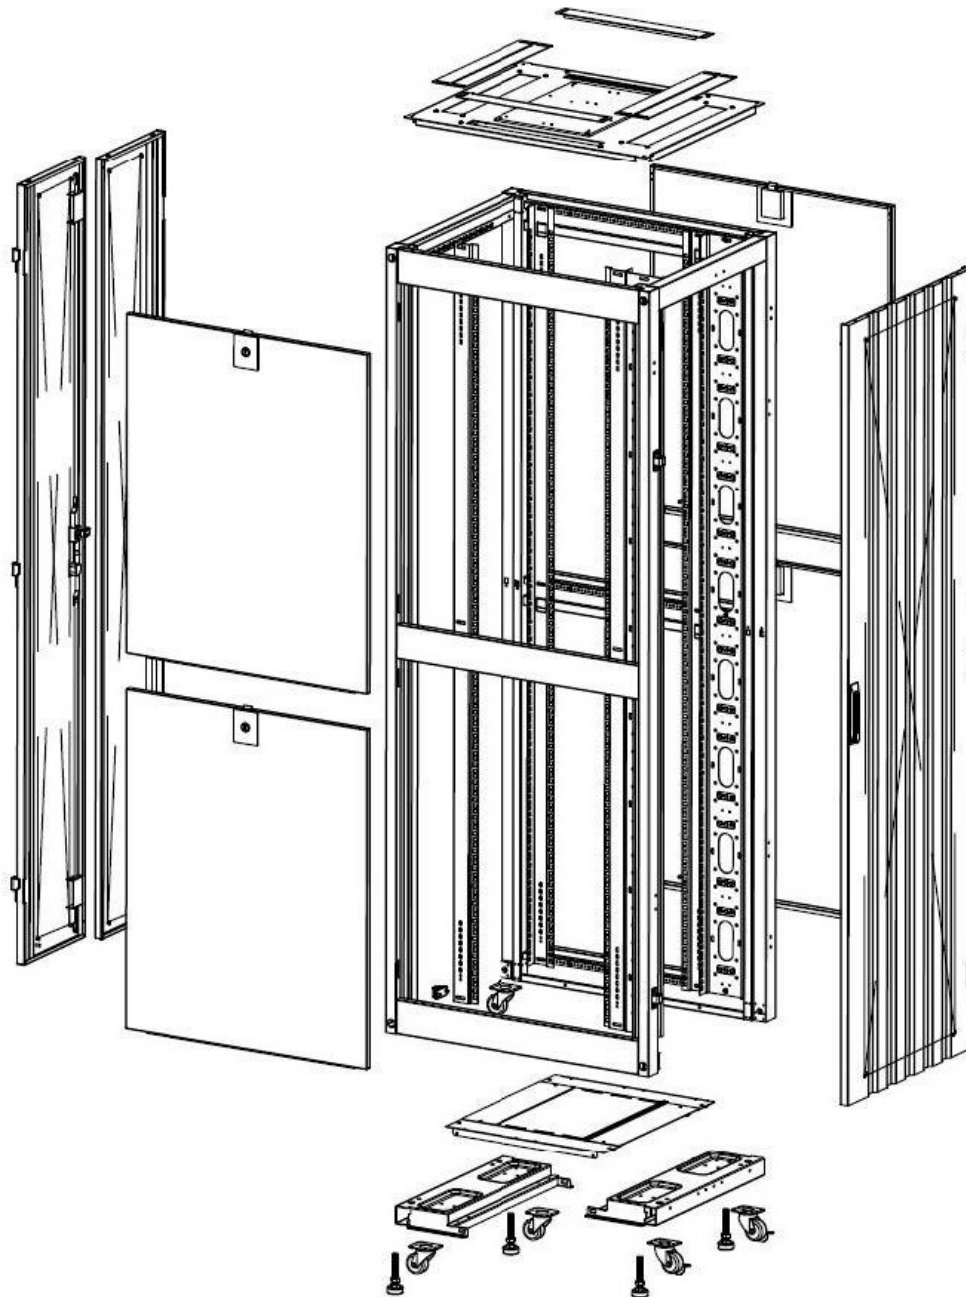

Environ ER600 42U Rack 600x1000mm W/Vented (F)
D/Vented (R) B/Panels No/Mgmt Black

Item Code: 542-42610-WDBN-BK

excel
without compromise.

Exploded view