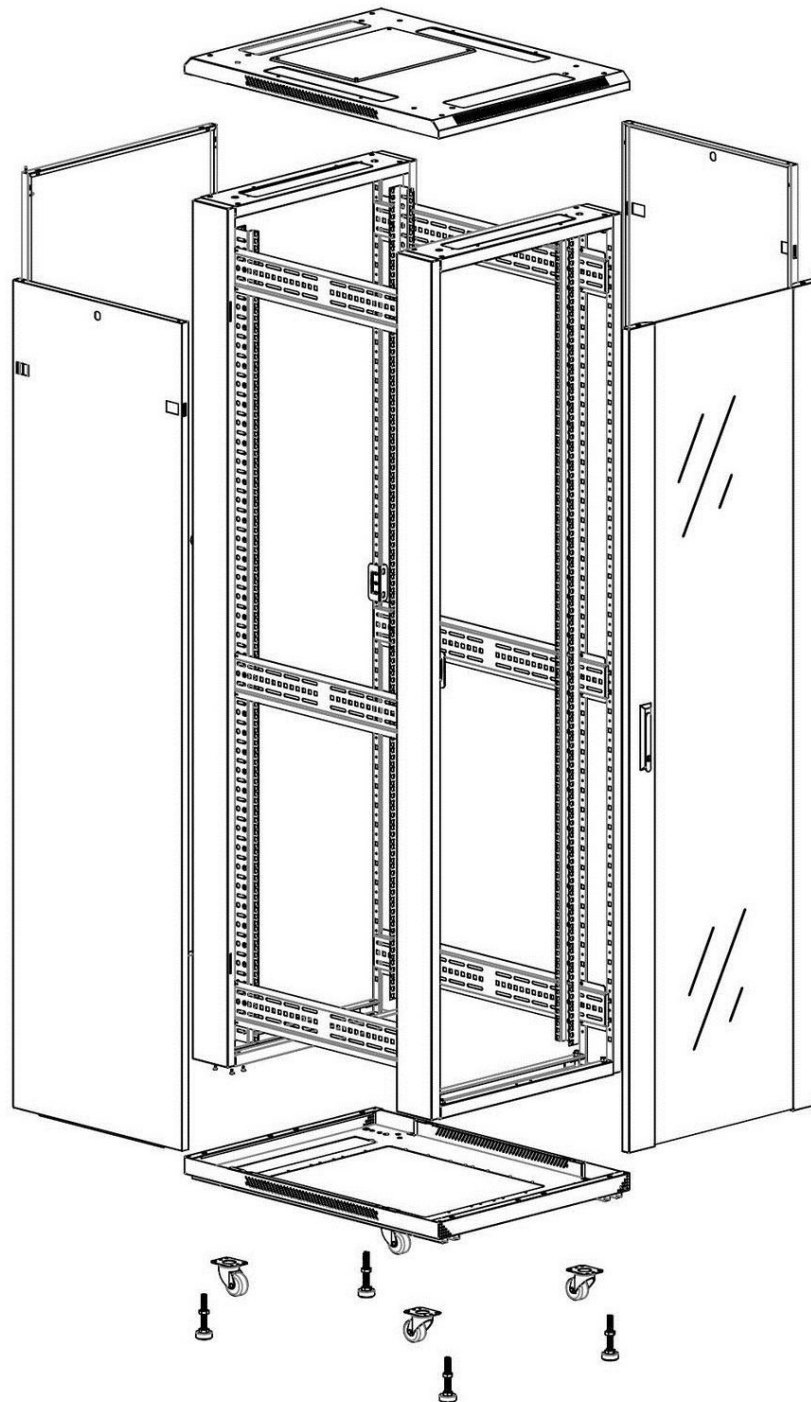

Environ CR600 33U Rack 600x600mm Glass (F) Steel
(R) B/Panels No/Mgmt Grey White

Item Code: 542-3366-GSBN-GW

excel
without compromise.

Exploded view