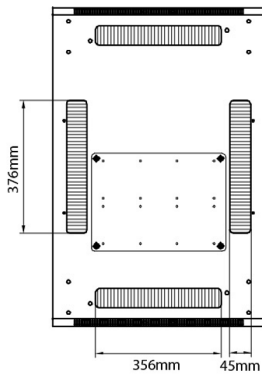

## Standards

Standard	Detail
ANSI/EIA-310-E	Electronic Industries Association standard for horizontal spacing, vertical hole spacing, rack opening and front panel width
BS EN 60297-3-100:2009	Mechanical structures for electronic equipment. Dimensions of mechanical structures of the 482,6 mm (19 in) series. Basic dimensions of front panels, subracks, chassis, racks and cabinets
DIN 41494 Part 1 & 7	Panel Mounting Racks For Electronics Equipments; Racks And Panels, Dimensions; Dimensions of cabinets and suites of racks
WFD	Compliant to Waste Framework Directive
SCIP	Compliant - Does Not Contain Substances of Concern in Products

Side

Rear

Roof

Base

Base Cut Out Dimensions

380 mm Wide  
by  
276 mm Deep (600 mm deep rack)  
476 mm Deep (800 mm deep rack)  
676 mm Deep (1000 mm deep rack)

Part Number Table

Part Number	Description
542-1566-GSBN-BK	Environ CR600 15U Rack 600x600mm Glass (F) Steel (R) B/Panels No/Mgmt Black
542-1566-GSBN-BK-FP	Environ CR600 15U Rack 600x600mm Glass (F) Steel (R) B/Panels No/Mgmt Black Flat Pack