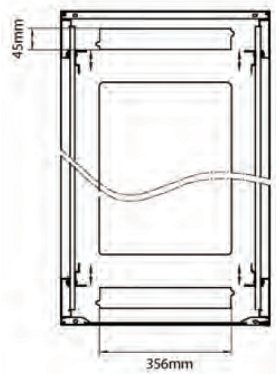

## Standards

Standard	Detail
ANSI/EIA-310-E	Electronic Industries Association standard for horizontal spacing, vertical hole spacing, rack opening and front panel width
BS EN 60297-3-100:2009	Mechanical structures for electronic equipment. Dimensions of mechanical structures of the 482,6 mm (19 in) series. Basic dimensions of front panels, subracks, chassis, racks and cabinets
DIN 41494 Part 1 & 7	Panel Mounting Racks For Electronics Equipments; Racks And Panels, Dimensions; Dimensions of cabinets and suites of racks
WFD	Compliant to Waste Framework Directive
SCIP	Compliant - Does Not Contain Substances of Concern in Products

Side

Rear

Roof

Base

Base Cut Out Dimensions

380 mm Wide  
by  
276 mm Deep (600 mm deep rack)  
476 mm Deep (800 mm deep rack)  
676 mm Deep (1000 mm deep rack)

Part Number Table

Part Number	Description
542-1566-GSBN-BK	Environ CR600 15U Rack 600x600mm Glass (F) Steel (R) B/Panels No/Mgmt Black
542-1566-GSBN-BK-FP	Environ CR600 15U Rack 600x600mm Glass (F) Steel (R) B/Panels No/Mgmt Black Flat Pack