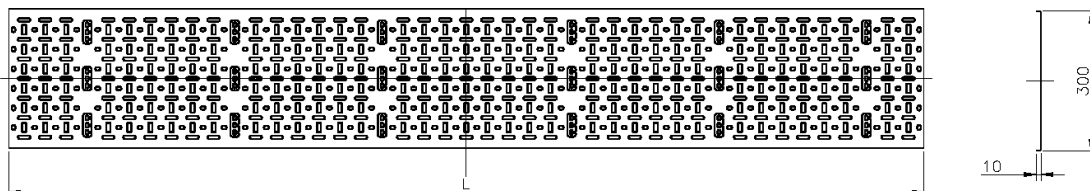

✕ Side wall return - 10mm

Product Overview

Environ Cable Tray is commonly used to support and manage cabling within a data rack, the ventilated tray has a stamp profile of various size and shape openings which allows for air flow circulation around the cabling and easy fitting of different size cable straps and cable bundles.

Cables can be secured to the tray using either plastic or velcro cable straps, the profile design of the tray makes it easy to ensure that fixing can be achieved wherever needed.

Product Specifications

Feature	Values
Height	42u
Width	300 mm
Mounting perforation in bottom	Yes
Material	Steel
Colour	Black
RAL-number	9004

Environ Cable Tray (2pc) 300mm 42U Black

Item Code: 542-300-42-BK

Product drawing

Part Number Table