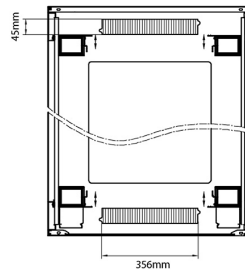

Environ CR800 29U Rack 800x800mm Glass (F) Steel (R) B/Panels F/Mgmt Grey White

Item Code: 542-2988-GSBF-GW

Standards

Standard	Detail
ANSI/EIA-310-E	Electronic Industries Association standard for horizontal spacing, vertical hole spacing, rack opening and front panel width
BS EN 60297-3-100:2009	Mechanical structures for electronic equipment. Dimensions of mechanical structures of the 482,6 mm (19 in) series. Basic dimensions of front panels, subracks, chassis, racks and cabinets
DIN 41494 Part 1 & 7	Panel Mounting Racks For Electronics Equipments; Racks And Panels, Dimensions; Dimensions of cabinets and suites of racks
WFD	Compliant to Waste Framework Directive
SCIP	Compliant - Does Not Contain Substances of Concern in Products

Item Code: 542-2988-GSBF-GW

excel
without compromise.

Product drawings

Environ CR800 29U Rack 800x800mm Glass (F) Steel (R) B/Panels F/Mgmt Grey White

Item Code: 542-2988-GSBF-GW

Product drawings

Front

Side

Rear

Roof

Base

Base Cut Out Dimensions

580 mm Wide
 by
 276 mm Deep (600 mm deep rack)
 476 mm Deep (800 mm deep rack)
 676 mm Deep (1000 mm deep rack)

Part Number Table

Part Number	Description
542-2486-GSBF-BK	Environ CR800 24U Rack 800x600mm Glass (F) Steel (R) B/Panels F/Mgmt Black
542-2486-GSBF-BK-FP	Environ CR800 24U Rack 800x600mm Glass (F) Steel (R) B/Panels F/Mgmt Black Flat Pack