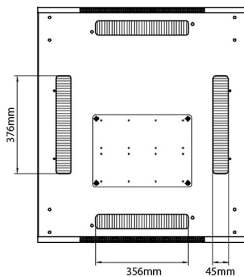

Environ CR800 29U Rack 800x800mm Glass (F) Steel (R) B/Panels F/Mgmt Grey White

Item Code: 542-2988-GSBF-GW

Standards

Standard	Detail
ANSI/EIA-310-E	Electronic Industries Association standard for horizontal spacing, vertical hole spacing, rack opening and front panel width
BS EN 60297-3-100:2009	Mechanical structures for electronic equipment. Dimensions of mechanical structures of the 482,6 mm (19 in) series. Basic dimensions of front panels, subracks, chassis, racks and cabinets
DIN 41494 Part 1 & 7	Panel Mounting Racks For Electronics Equipments; Racks And Panels, Dimensions; Dimensions of cabinets and suites of racks
WFD	Compliant to Waste Framework Directive
SCIP	Compliant - Does Not Contain Substances of Concern in Products

Item Code: 542-2988-GSBF-GW

excel
without compromise.

Product drawings

Environ CR800 29U Rack 800x800mm Glass (F) Steel (R) B/Panels F/Mgmt Grey White

Item Code: 542-2988-GSBF-GW

Product drawings

Front

Side

Rear

Roof

Base

Base Cut Out Dimensions

580 mm Wide
 by
 276 mm Deep (600 mm deep rack)
 476 mm Deep (800 mm deep rack)
 676 mm Deep (1000 mm deep rack)

Part Number Table

Part Number	Description
542-2486-GSBF-BK	Environ CR800 24U Rack 800x600mm Glass (F) Steel (R) B/Panels F/Mgmt Black
542-2486-GSBF-BK-FP	Environ CR800 24U Rack 800x600mm Glass (F) Steel (R) B/Panels F/Mgmt Black Flat Pack