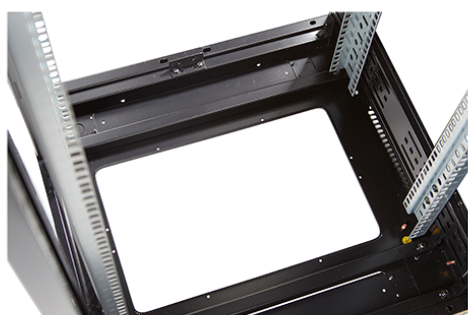

✕ Large cut out in base for cable entry

✕ Brush strip cable entry in roof and base of rack

✕ IP20 when fitted with base plate

✕ Racks supplied assembled or flat packed

Product Overview

Environ CR800 Comms Racks are a versatile range of 800mm wide racks with features suitable for a wide range of applications within the data, security, audio visual and telecommunications markets.

Product images

Four-way brush entry roof panel

Quick-slam latch side panels

Swing handle glass front door

Steel rear door

Large base entry

High-density vertical cable management

Environ CR800 29U Rack 800x800mm Glass (F) Steel
(R) B/Panels F/Mgmt Grey White