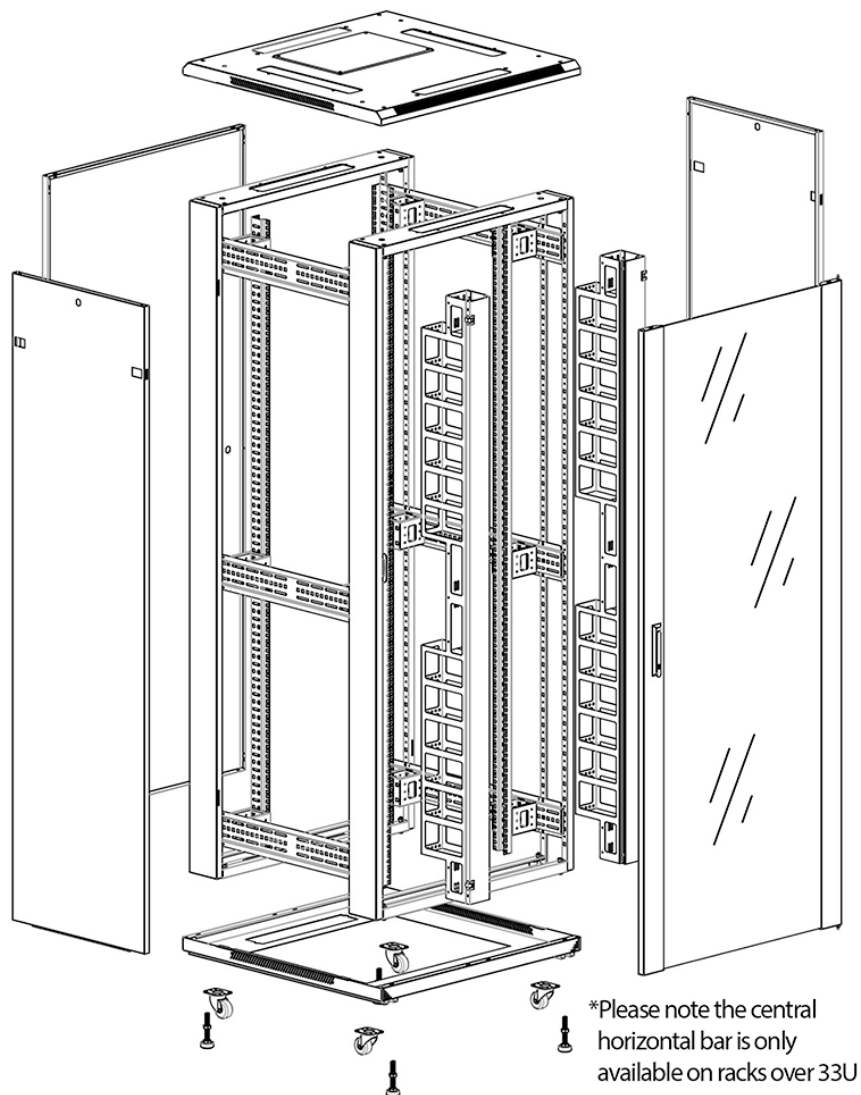

Environ CR800 29U Rack 800x800mm Glass (F) Steel
(R) B/Panels F/Mgmt Grey White

Item Code: 542-2988-GSBF-GW

excel
without compromise.

Product drawings