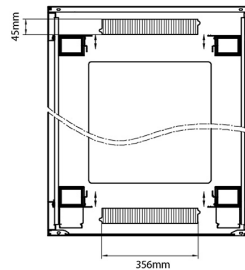

Environ CR800 29U Rack 800x600mm Glass (F) Steel (R) B/Panels F/Mgmt Black

Item Code: 542-2986-GSBF-BK

Standards

Standard	Detail
ANSI/EIA-310-E	Electronic Industries Association standard for horizontal spacing, vertical hole spacing, rack opening and front panel width
BS EN 60297-3-100:2009	Mechanical structures for electronic equipment. Dimensions of mechanical structures of the 482,6 mm (19 in) series. Basic dimensions of front panels, subracks, chassis, racks and cabinets
DIN 41494 Part 1 & 7	Panel Mounting Racks For Electronics Equipments; Racks And Panels, Dimensions; Dimensions of cabinets and suites of racks
WFD	Compliant to Waste Framework Directive
SCIP	Compliant - Does Not Contain Substances of Concern in Products

Item Code: 542-2986-GSBF-BK

excel
without compromise.

Product drawings

Environ CR800 29U Rack 800x600mm Glass (F) Steel (R) B/Panels F/Mgmt Black

Item Code: 542-2986-GSBF-BK

Product drawings

Front

Side

Rear

Roof

Base

Base Cut Out Dimensions

580 mm Wide
 by
 276 mm Deep (600 mm deep rack)
 476 mm Deep (800 mm deep rack)
 676 mm Deep (1000 mm deep rack)

Part Number Table

Part Number	Description
542-2486-GSBF-BK	Environ CR800 24U Rack 800x600mm Glass (F) Steel (R) B/Panels F/Mgmt Black
542-2486-GSBF-BK-FP	Environ CR800 24U Rack 800x600mm Glass (F) Steel (R) B/Panels F/Mgmt Black Flat Pack