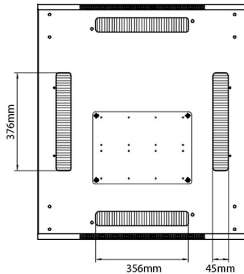

Environ CR800 29U Rack 800x1000mm Glass (F)
Steel (R) B/Panels F/Mgmt Grey White

Item Code: 542-29810-GSBF-GW

Product drawings

Roof

Base Cut Out Dimensions

580 mm Wide
by
276 mm Deep (600 mm deep rack)
476 mm Deep (800 mm deep rack)
676 mm Deep (1000 mm deep rack)

Part Number Table

Part Number	Description
542-2486-GSBF-BK	Environ CR800 24U Rack 800x600mm Glass (F) Steel (R) B/Panels F/Mgmt Black
542-2486-GSBF-BK-FP	Environ CR800 24U Rack 800x600mm Glass (F) Steel (R) B/Panels F/Mgmt Black Flat Pack