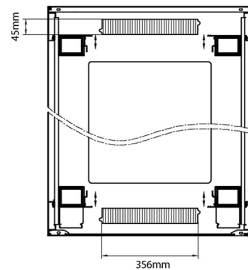

## Standards

Standard	Detail
ANSI/EIA-310-E	Electronic Industries Association standard for horizontal spacing, vertical hole spacing, rack opening and front panel width
BS EN 60297-3-100:2009	Mechanical structures for electronic equipment. Dimensions of mechanical structures of the 482,6 mm (19 in) series. Basic dimensions of front panels, subracks, chassis, racks and cabinets
DIN 41494 Part 1 & 7	Panel Mounting Racks For Electronics Equipments; Racks And Panels, Dimensions; Dimensions of cabinets and suites of racks
WFD	Compliant to Waste Framework Directive
SCIP	Compliant - Does Not Contain Substances of Concern in Products

Base

Base Cut Out Dimensions

580 mm Wide  
by  
276 mm Deep (600 mm deep rack)  
476 mm Deep (800 mm deep rack)  
676 mm Deep (1000 mm deep rack)

Part Number Table

Part Number	Description
542-2486-GSBF-BK	Environ CR800 24U Rack 800x600mm Glass (F) Steel (R) B/Panels F/Mgmt Black
542-2486-GSBF-BK-FP	Environ CR800 24U Rack 800x600mm Glass (F) Steel (R) B/Panels F/Mgmt Black Flat Pack