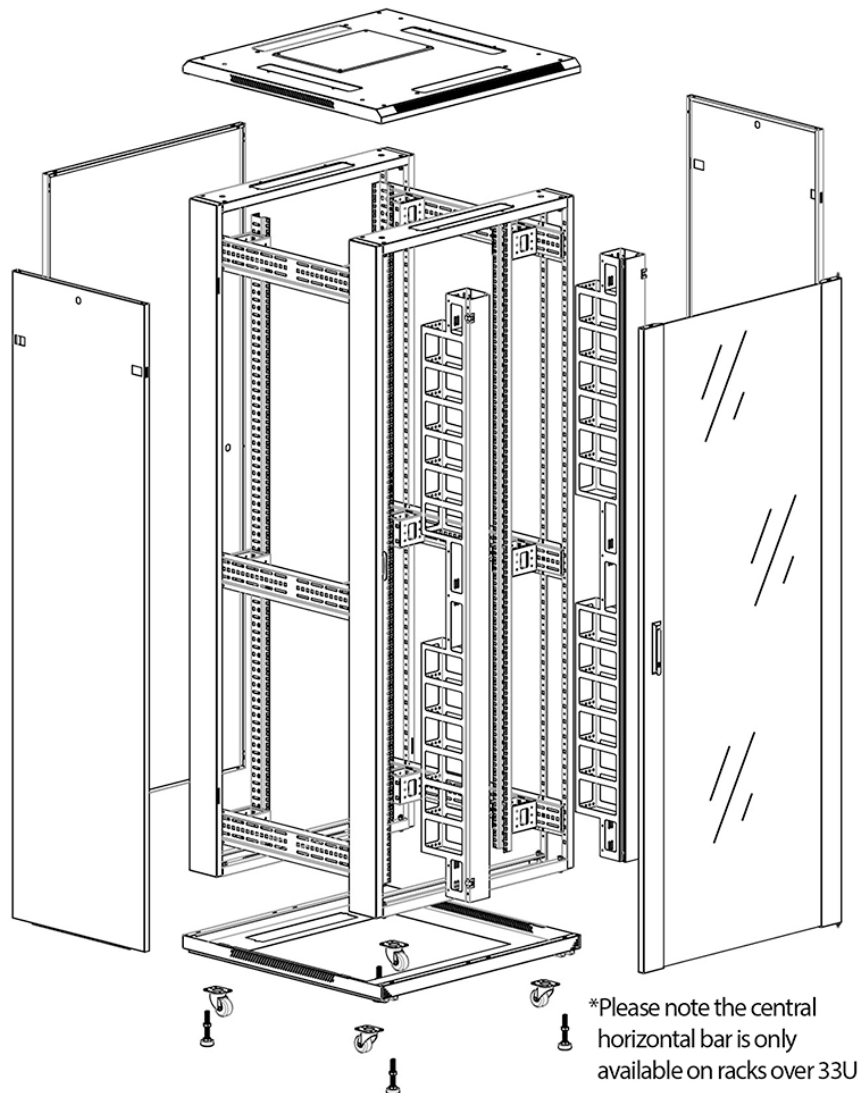

Environ CR800 29U Rack 800x1000mm Glass (F)
Steel (R) B/Panels F/Mgmt Grey White

Item Code: 542-29810-GSBF-GW

excel
without compromise.

Product drawings