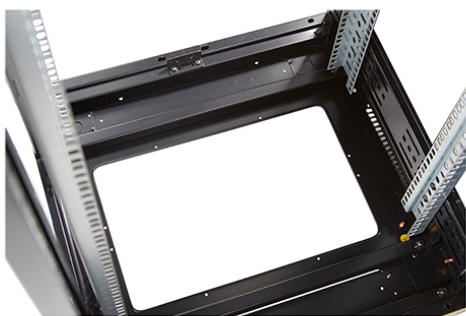

### Product images

Four-way brush entry roof panel

Quick-slam latch side panels

Swing handle glass front door

Steel rear door

Large base entry

High-density vertical cable management

Environ CR800 29U Rack 800x1000mm Glass (F)  
Steel (R) B/Panels F/Mgmt Grey White