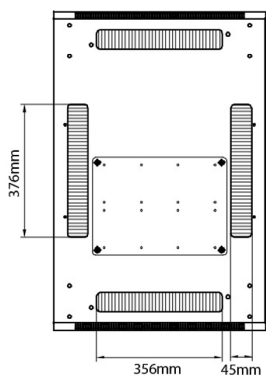

Environ CR600 29U Rack 600x600mm Glass (F) Steel (R) B/Panels No/Mgmt Grey White

Item Code: 542-2966-GSBN-GW

Product drawings

Roof

Base Cut Out Dimensions

380 mm Wide
by
276 mm Deep (600 mm deep rack)
476 mm Deep (800 mm deep rack)
676 mm Deep (1000 mm deep rack)

Part Number Table

Part Number	Description
542-1566-GSBN-BK	Environ CR600 15U Rack 600x600mm Glass (F) Steel (R) B/Panels No/Mgmt Black
542-1566-GSBN-BK-FP	Environ CR600 15U Rack 600x600mm Glass (F) Steel (R) B/Panels No/Mgmt Black Flat Pack