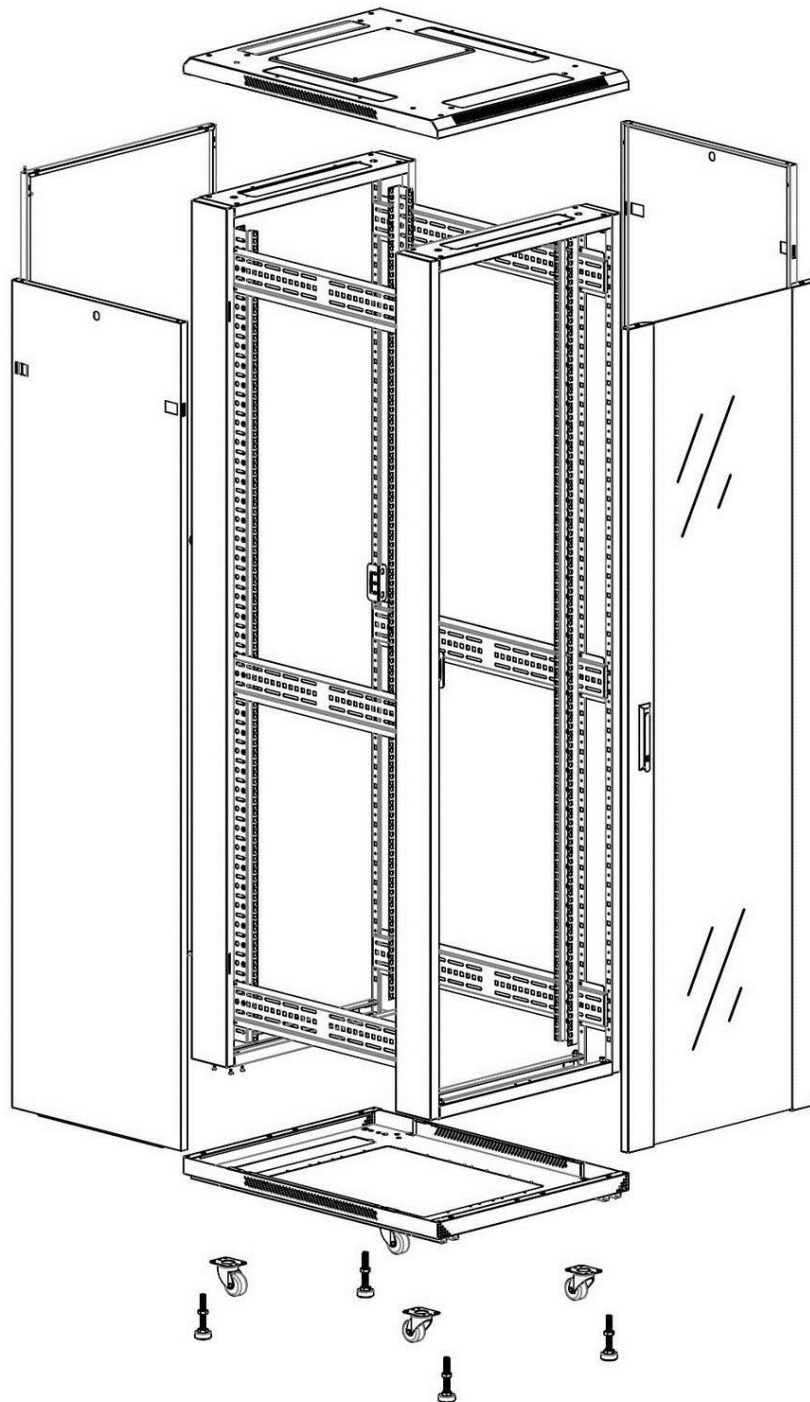

Environ CR600 29U Rack 600x600mm Glass (F) Steel
(R) B/Panels No/Mgmt Grey White

Item Code: 542-2966-GSBN-GW

excel
without compromise.

Exploded view