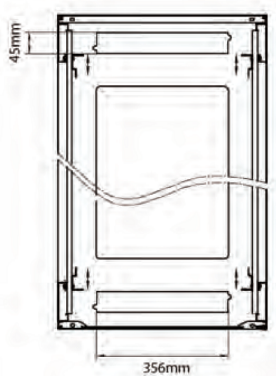

Environ CR600 29U Rack 600x600mm Glass (F) Steel (R) B/Panels No/Mgmt Grey White

Item Code: 542-2966-GSBN-GW

Standards

Standard	Detail
ANSI/EIA-310-E	Electronic Industries Association standard for horizontal spacing, vertical hole spacing, rack opening and front panel width
BS EN 60297-3-100:2009	Mechanical structures for electronic equipment. Dimensions of mechanical structures of the 482,6 mm (19 in) series. Basic dimensions of front panels, subracks, chassis, racks and cabinets
DIN 41494 Part 1 & 7	Panel Mounting Racks For Electronics Equipments; Racks And Panels, Dimensions; Dimensions of cabinets and suites of racks
WFD	Compliant to Waste Framework Directive
SCIP	Compliant - Does Not Contain Substances of Concern in Products

Base

Base Cut Out Dimensions

380 mm Wide
by
276 mm Deep (600 mm deep rack)
476 mm Deep (800 mm deep rack)
676 mm Deep (1000 mm deep rack)

Part Number Table

Part Number	Description
542-1566-GSBN-BK	Environ CR600 15U Rack 600x600mm Glass (F) Steel (R) B/Panels No/Mgmt Black
542-1566-GSBN-BK-FP	Environ CR600 15U Rack 600x600mm Glass (F) Steel (R) B/Panels No/Mgmt Black Flat Pack