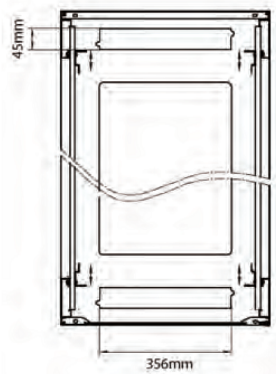

Additional specifications

Features	Values
Material	SPCC Cold Rolled Steel
19" Rails	2.0 mm thick
Side Panels	1.0 mm thick
Other	1.2 mm thick
Front door	Swing handle cam lock
Rear door	Barrel lock
Side panels lock	Single point barrel lock
Jacking feet additional height	50-80 mm
Castors additional height	70 mm

Environ CR600 29U Rack 600x600mm Glass (F) Steel (R) B/Panels No/Mgmt Black

Item Code: 542-2966-GSBN-BK

Standards

Standard	Detail
ANSI/EIA-310-E	Electronic Industries Association standard for horizontal spacing, vertical hole spacing, rack opening and front panel width
BS EN 60297-3-100:2009	Mechanical structures for electronic equipment. Dimensions of mechanical structures of the 482,6 mm (19 in) series. Basic dimensions of front panels, subracks, chassis, racks and cabinets
DIN 41494 Part 1 & 7	Panel Mounting Racks For Electronics Equipments; Racks And Panels, Dimensions; Dimensions of cabinets and suites of racks
WFD	Compliant to Waste Framework Directive
SCIP	Compliant - Does Not Contain Substances of Concern in Products

Rear

Roof

Base

Base Cut Out Dimensions

380 mm Wide
by
276 mm Deep (600 mm deep rack)
476 mm Deep (800 mm deep rack)
676 mm Deep (1000 mm deep rack)

Part Number Table

Part Number	Description
542-1566-GSBN-BK	Environ CR600 15U Rack 600x600mm Glass (F) Steel (R) B/Panels No/Mgmt Black
542-1566-GSBN-BK-FP	Environ CR600 15U Rack 600x600mm Glass (F) Steel (R) B/Panels No/Mgmt Black Flat Pack