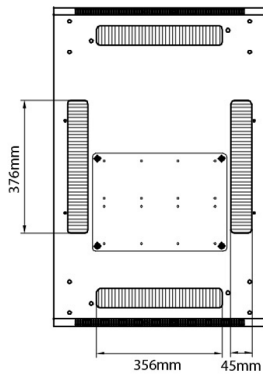

Additional specifications

Features	Values
Material	SPCC Cold Rolled Steel
19" Rails	2.0 mm thick
Side Panels	1.0 mm thick
Other	1.2 mm thick
Front door	Swing handle cam lock
Rear door	Barrel lock
Side panels lock	Single point barrel lock
Jacking feet additional height	50-80 mm
Castors additional height	70 mm

Environ CR600 29U Rack 600x600mm Glass (F) Steel (R) B/Panels No/Mgmt Black

Item Code: 542-2966-GSBN-BK

Standards

Standard	Detail
ANSI/EIA-310-E	Electronic Industries Association standard for horizontal spacing, vertical hole spacing, rack opening and front panel width
BS EN 60297-3-100:2009	Mechanical structures for electronic equipment. Dimensions of mechanical structures of the 482,6 mm (19 in) series. Basic dimensions of front panels, subracks, chassis, racks and cabinets
DIN 41494 Part 1 & 7	Panel Mounting Racks For Electronics Equipments; Racks And Panels, Dimensions; Dimensions of cabinets and suites of racks
WFD	Compliant to Waste Framework Directive
SCIP	Compliant - Does Not Contain Substances of Concern in Products

Rear

Roof

Base

Base Cut Out Dimensions

380 mm Wide
by
276 mm Deep (600 mm deep rack)
476 mm Deep (800 mm deep rack)
676 mm Deep (1000 mm deep rack)

Part Number Table

Part Number	Description
542-1566-GSBN-BK	Environ CR600 15U Rack 600x600mm Glass (F) Steel (R) B/Panels No/Mgmt Black
542-1566-GSBN-BK-FP	Environ CR600 15U Rack 600x600mm Glass (F) Steel (R) B/Panels No/Mgmt Black Flat Pack