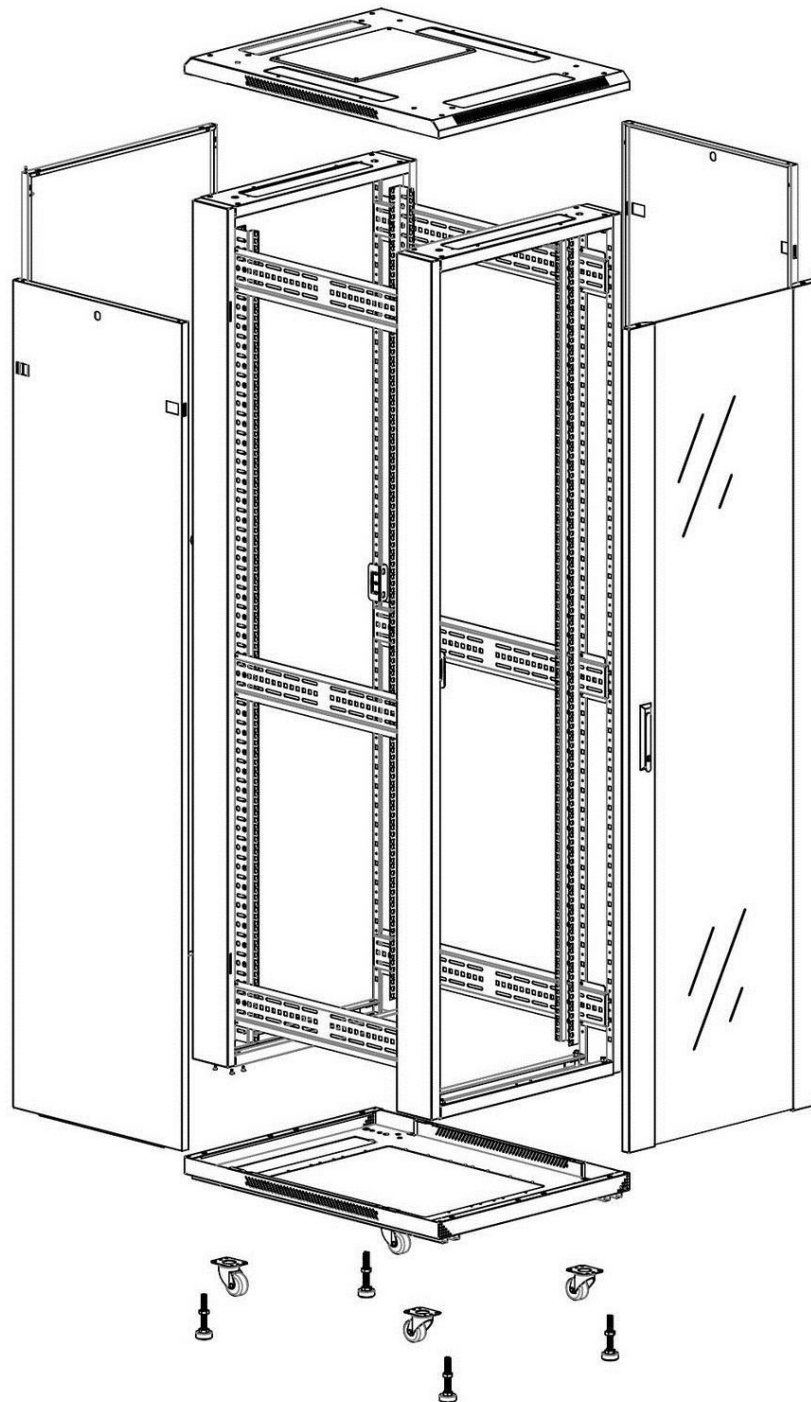

Environ CR600 29U Rack 600x600mm Glass (F) Steel
(R) B/Panels No/Mgmt Black

Item Code: 542-2966-GSBN-BK

excel
without compromise.

Exploded view