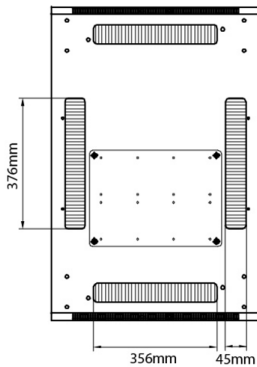

Additional specifications

Specifications	Values
Material	SPCC Cold Rolled Steel
19" Rails	2.0 mm thick
Side Panels	1.0 mm thick
Other	1.2 mm thick
Front door	Handle cam lock
Rear door	Handle cam lock
Side panels lock	Single point barrel lock
Jacking feet additional height	50-80 mm
Castors additional height	70 mm

Standards

Standard	Detail
ANSI/EIA-310-E	Electronic Industries Association standard for horizontal spacing, vertical hole spacing, rack opening and front panel width
BS EN 60297-3-100:2009	Mechanical structures for electronic equipment. Dimensions of mechanical structures of the 482,6 mm (19 in) series. Basic dimensions of front panels, subracks, chassis, racks and cabinets
DIN 41494 Part 1 & 7	Panel Mounting Racks For Electronics Equipments; Racks And Panels, Dimensions; Dimensions of cabinets and suites of racks
WFD	Compliant to Waste Framework Directive
SCIP	Compliant - Does Not Contain Substances of Concern in Products

Product drawings

Front

Side

Rear

Roof

Base

Base Cut Out Dimensions

380 mm Wide
by
276 mm Deep (600 mm deep rack)
476 mm Deep (800 mm deep rack)
676 mm Deep (1000 mm deep rack)