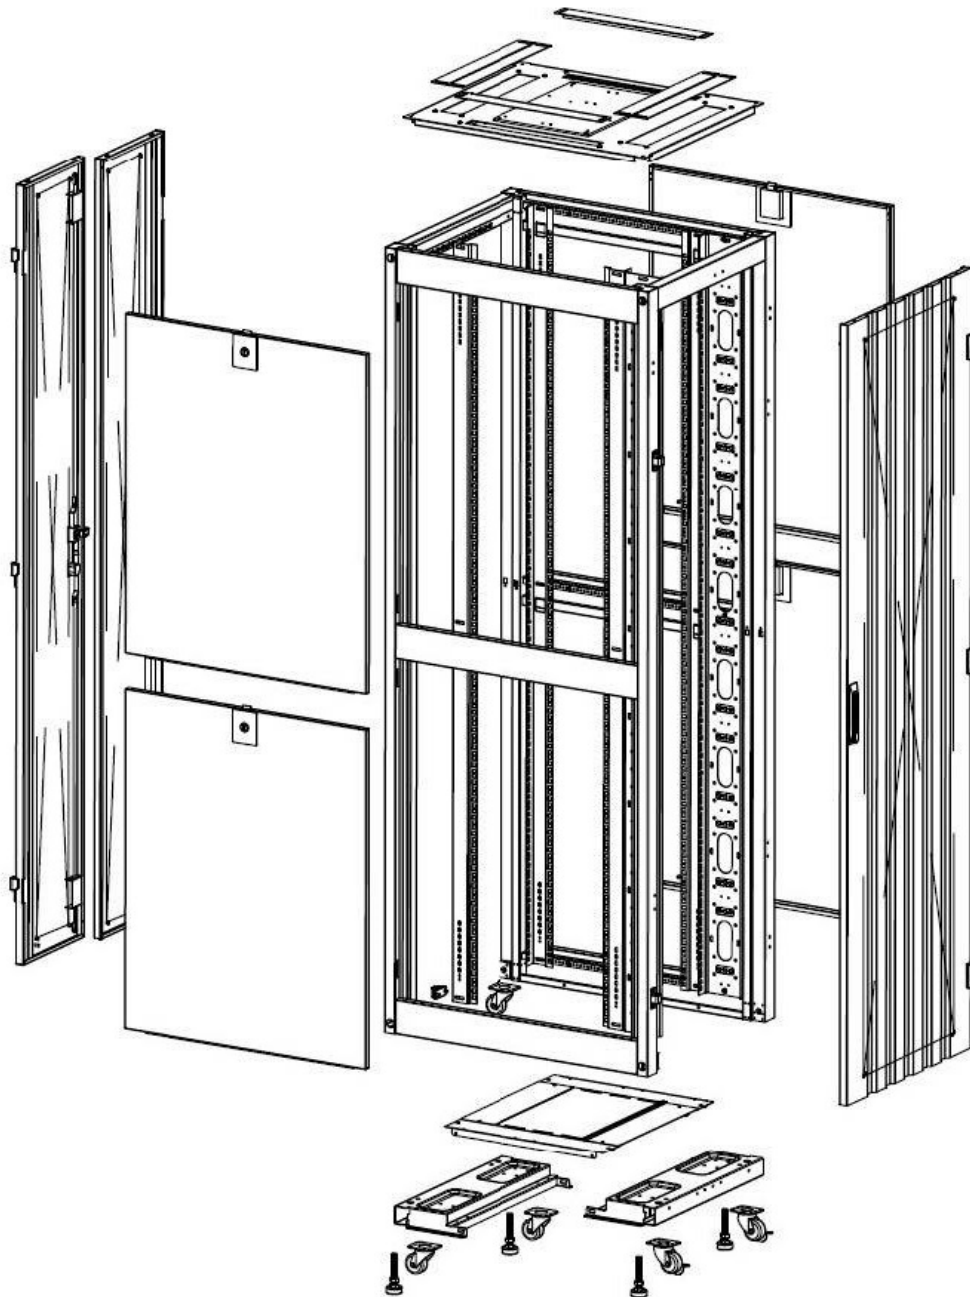

Environ ER600 29U Rack 600x1000mm W/Vented (F)
D/Vented (R) B/Panels No/Mgmt Black

Item Code: 542-29610-WDBN-BK

excel
without compromise.

Exploded view