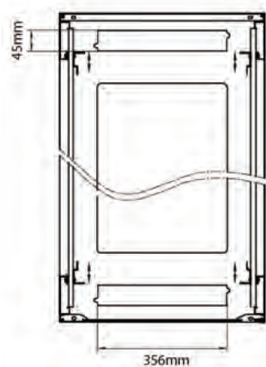

Standards

Standard	Detail
ANSI/EIA-310-E	Electronic Industries Association standard for horizontal spacing, vertical hole spacing, rack opening and front panel width
BS EN 60297-3-100:2009	Mechanical structures for electronic equipment. Dimensions of mechanical structures of the 482,6 mm (19 in) series. Basic dimensions of front panels, subracks, chassis, racks and cabinets
DIN 41494 Part 1 & 7	Panel Mounting Racks For Electronics Equipments; Racks And Panels, Dimensions; Dimensions of cabinets and suites of racks
WFD	Compliant to Waste Framework Directive
SCIP	Compliant - Does Not Contain Substances of Concern in Products

Product drawings

Front

Side

Rear

Roof

Base

Base Cut Out Dimensions

380 mm Wide
by
276 mm Deep (600 mm deep rack)
476 mm Deep (800 mm deep rack)
676 mm Deep (1000 mm deep rack)