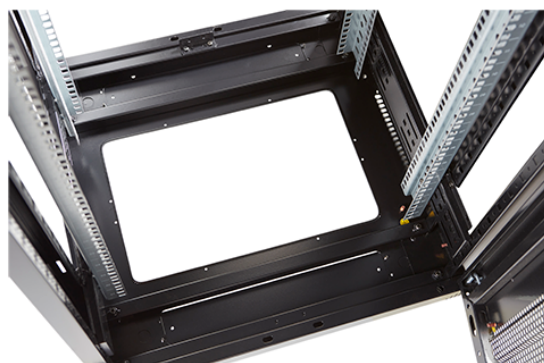

Large base entry