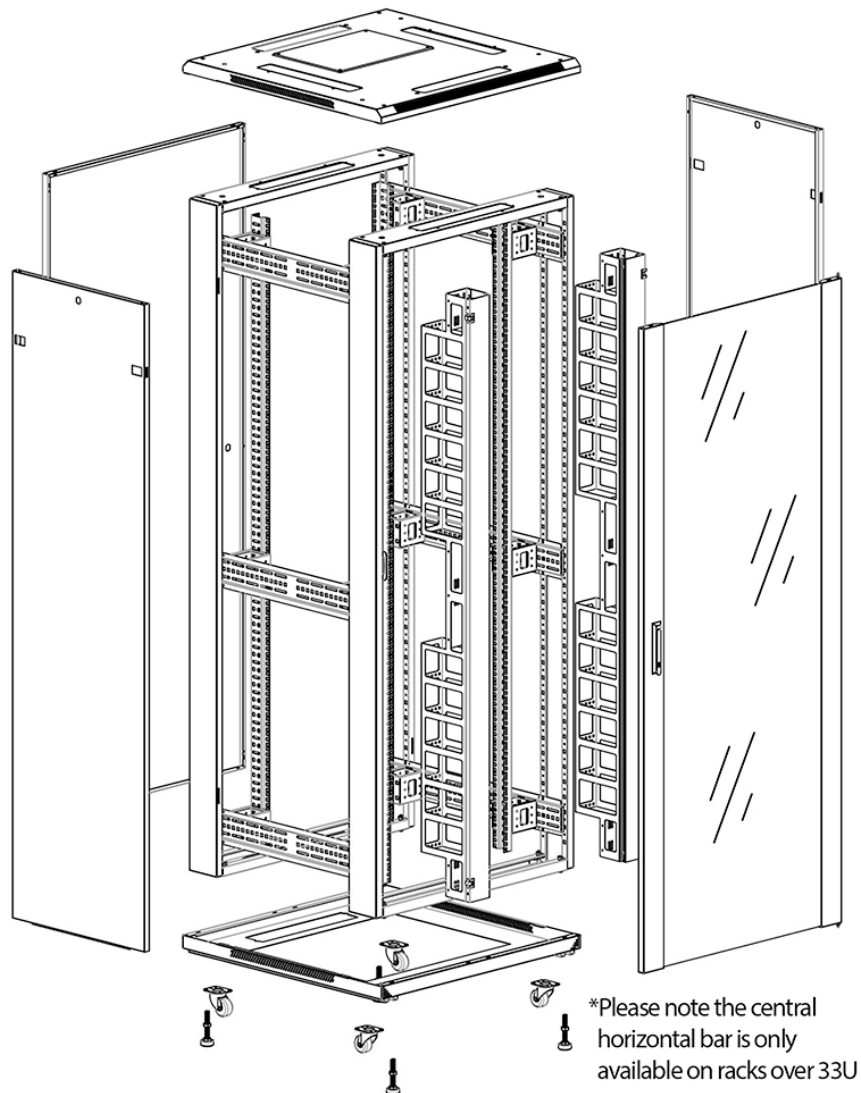

Environ CR800 24U Rack 800x800mm Glass (F) Steel
(R) B/Panels F/Mgmt Grey White

Item Code: 542-2488-GSBF-GW

excel
without compromise.

Product drawings