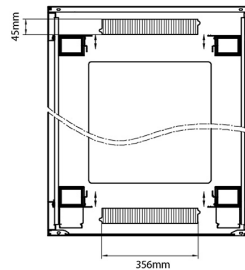

Environ CR800 24U Rack 800x800mm Glass (F) Steel (R) B/Panels F/Mgmt Grey White

Item Code: 542-2488-GSBF-GW

Standards

Standard	Detail
ANSI/EIA-310-E	Electronic Industries Association standard for horizontal spacing, vertical hole spacing, rack opening and front panel width
BS EN 60297-3-100:2009	Mechanical structures for electronic equipment. Dimensions of mechanical structures of the 482,6 mm (19 in) series. Basic dimensions of front panels, subracks, chassis, racks and cabinets
DIN 41494 Part 1 & 7	Panel Mounting Racks For Electronics Equipments; Racks And Panels, Dimensions; Dimensions of cabinets and suites of racks
WFD	Compliant to Waste Framework Directive
SCIP	Compliant - Does Not Contain Substances of Concern in Products

Item Code: 542-2488-GSBF-GW

excel
without compromise.

Product drawings

Environ CR800 24U Rack 800x800mm Glass (F) Steel (R) B/Panels F/Mgmt Grey White

Item Code: 542-2488-GSBF-GW

Product drawings

Front

Side

Rear

Roof

Base

Base Cut Out Dimensions

580 mm Wide
 by
 276 mm Deep (600 mm deep rack)
 476 mm Deep (800 mm deep rack)
 676 mm Deep (1000 mm deep rack)

Part Number Table

Part Number	Description
542-2486-GSBF-BK	Environ CR800 24U Rack 800x600mm Glass (F) Steel (R) B/Panels F/Mgmt Black
542-2486-GSBF-BK-FP	Environ CR800 24U Rack 800x600mm Glass (F) Steel (R) B/Panels F/Mgmt Black Flat Pack