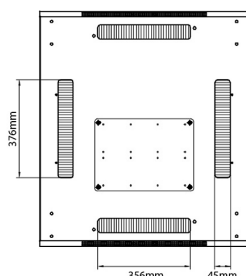

Environ CR800 24U Rack 800x800mm Glass (F) Steel (R) B/Panels F/Mgmt Black

Item Code: 542-2488-GSBF-BK

Product drawings

Roof

Base Cut Out Dimensions

580 mm Wide
by
276 mm Deep (600 mm deep rack)
476 mm Deep (800 mm deep rack)
676 mm Deep (1000 mm deep rack)

Part Number Table

Part Number	Description
542-2486-GSBF-BK	Environ CR800 24U Rack 800x600mm Glass (F) Steel (R) B/Panels F/Mgmt Black
542-2486-GSBF-BK-FP	Environ CR800 24U Rack 800x600mm Glass (F) Steel (R) B/Panels F/Mgmt Black Flat Pack