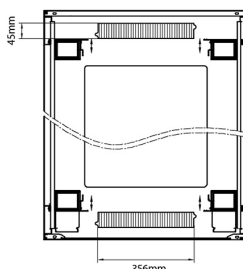

Base

Base Cut Out Dimensions

580 mm Wide
by
276 mm Deep (600 mm deep rack)
476 mm Deep (800 mm deep rack)
676 mm Deep (1000 mm deep rack)

Part Number Table

Part Number	Description
542-2486-GSBF-BK	Environ CR800 24U Rack 800x600mm Glass (F) Steel (R) B/Panels F/Mgmt Black
542-2486-GSBF-BK-FP	Environ CR800 24U Rack 800x600mm Glass (F) Steel (R) B/Panels F/Mgmt Black Flat Pack