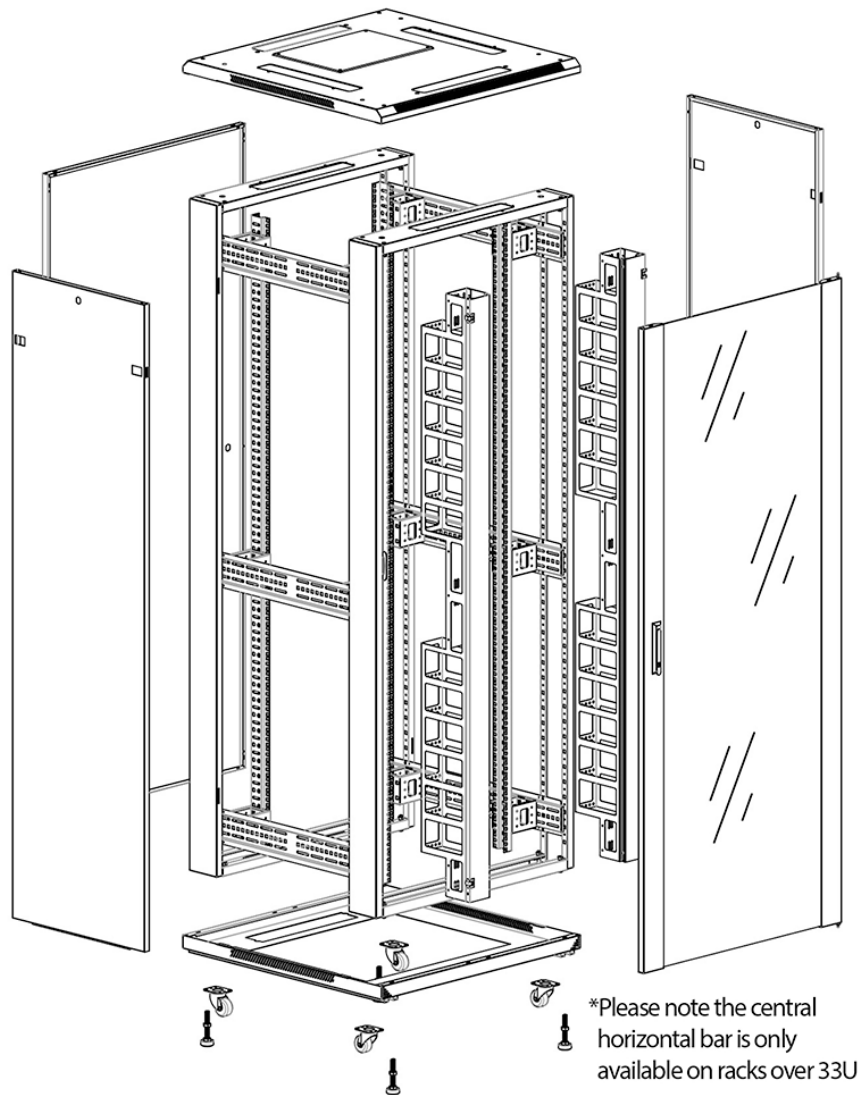

✕ Large cut out in base for cable entry

✕ Brush strip cable entry in roof and base of rack

✕ IP20 when fitted with base plate

✕ Racks supplied assembled or flat packed

Product Overview

Environ CR800 Comms Racks are a versatile range of 800mm wide racks with features suitable for a wide range of applications within the data, security, audio visual and telecommunications markets.

Steel rear door

Large base entry

High-density vertical cable management

Environ CR800 24U Rack 800x800mm Glass (F) Steel
(R) B/Panels F/Mgmt Black

Item Code: 542-2488-GSBF-BK

excel
without compromise.

Product drawings