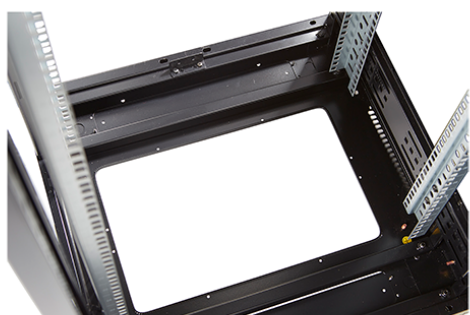

Large base entry