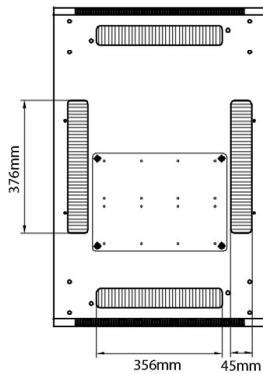

Environ CR600 24U Rack 600x800mm Glass (F) Steel (R) B/Panels No/Mgmt Grey White

Item Code: 542-2468-GSBN-GW

Product drawings

Roof

Base Cut Out Dimensions

380 mm Wide
by
276 mm Deep (600 mm deep rack)
476 mm Deep (800 mm deep rack)
676 mm Deep (1000 mm deep rack)

Part Number Table

Part Number	Description
542-1566-GSBN-BK	Environ CR600 15U Rack 600x600mm Glass (F) Steel (R) B/Panels No/Mgmt Black
542-1566-GSBN-BK-FP	Environ CR600 15U Rack 600x600mm Glass (F) Steel (R) B/Panels No/Mgmt Black Flat Pack