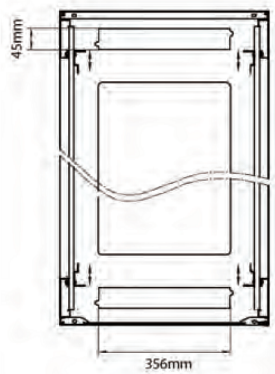

Environ CR600 24U Rack 600x800mm Glass (F) Steel (R) B/Panels No/Mgmt Grey White

Item Code: 542-2468-GSBN-GW

Standards

Standard	Detail
ANSI/EIA-310-E	Electronic Industries Association standard for horizontal spacing, vertical hole spacing, rack opening and front panel width
BS EN 60297-3-100:2009	Mechanical structures for electronic equipment. Dimensions of mechanical structures of the 482,6 mm (19 in) series. Basic dimensions of front panels, subracks, chassis, racks and cabinets
DIN 41494 Part 1 & 7	Panel Mounting Racks For Electronics Equipments; Racks And Panels, Dimensions; Dimensions of cabinets and suites of racks
WFD	Compliant to Waste Framework Directive
SCIP	Compliant - Does Not Contain Substances of Concern in Products

Base

Base Cut Out Dimensions

380 mm Wide
by
276 mm Deep (600 mm deep rack)
476 mm Deep (800 mm deep rack)
676 mm Deep (1000 mm deep rack)

Part Number Table

Part Number	Description
542-1566-GSBN-BK	Environ CR600 15U Rack 600x600mm Glass (F) Steel (R) B/Panels No/Mgmt Black
542-1566-GSBN-BK-FP	Environ CR600 15U Rack 600x600mm Glass (F) Steel (R) B/Panels No/Mgmt Black Flat Pack