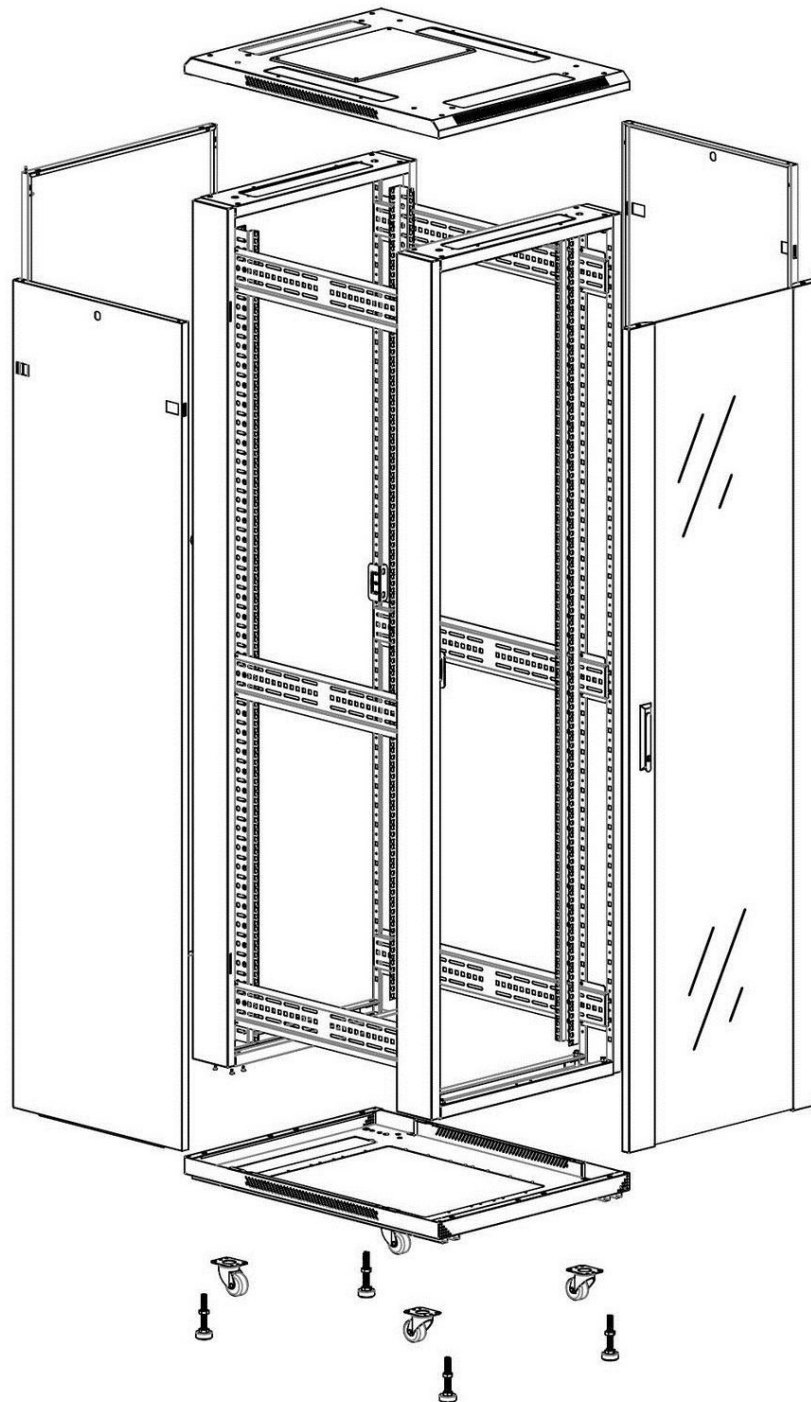

Environ CR600 24U Rack 600x800mm Glass (F) Steel
(R) B/Panels No/Mgmt Grey White

Item Code: 542-2468-GSBN-GW

excel
without compromise.

Exploded view