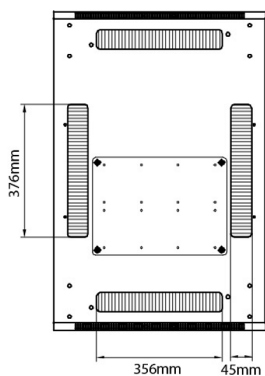

Additional specifications

Features	Values
Material	SPCC Cold Rolled Steel
19" Rails	2.0 mm thick
Side Panels	1.0 mm thick
Other	1.2 mm thick
Front door	Swing handle cam lock
Rear door	Barrel lock
Side panels lock	Single point barrel lock
Jacking feet additional height	50-80 mm
Castors additional height	70 mm

Environ CR600 24U Rack 600x600mm Glass (F) Steel (R) B/Panels No/Mgmt Grey White

Item Code: 542-2466-GSBN-GW

Standards

Standard	Detail
ANSI/EIA-310-E	Electronic Industries Association standard for horizontal spacing, vertical hole spacing, rack opening and front panel width
BS EN 60297-3-100:2009	Mechanical structures for electronic equipment. Dimensions of mechanical structures of the 482,6 mm (19 in) series. Basic dimensions of front panels, subracks, chassis, racks and cabinets
DIN 41494 Part 1 & 7	Panel Mounting Racks For Electronics Equipments; Racks And Panels, Dimensions; Dimensions of cabinets and suites of racks
WFD	Compliant to Waste Framework Directive
SCIP	Compliant - Does Not Contain Substances of Concern in Products

Rear

Roof

Base

Base Cut Out Dimensions

380 mm Wide
by
276 mm Deep (600 mm deep rack)
476 mm Deep (800 mm deep rack)
676 mm Deep (1000 mm deep rack)

Part Number Table

Part Number	Description
542-1566-GSBN-BK	Environ CR600 15U Rack 600x600mm Glass (F) Steel (R) B/Panels No/Mgmt Black
542-1566-GSBN-BK-FP	Environ CR600 15U Rack 600x600mm Glass (F) Steel (R) B/Panels No/Mgmt Black Flat Pack