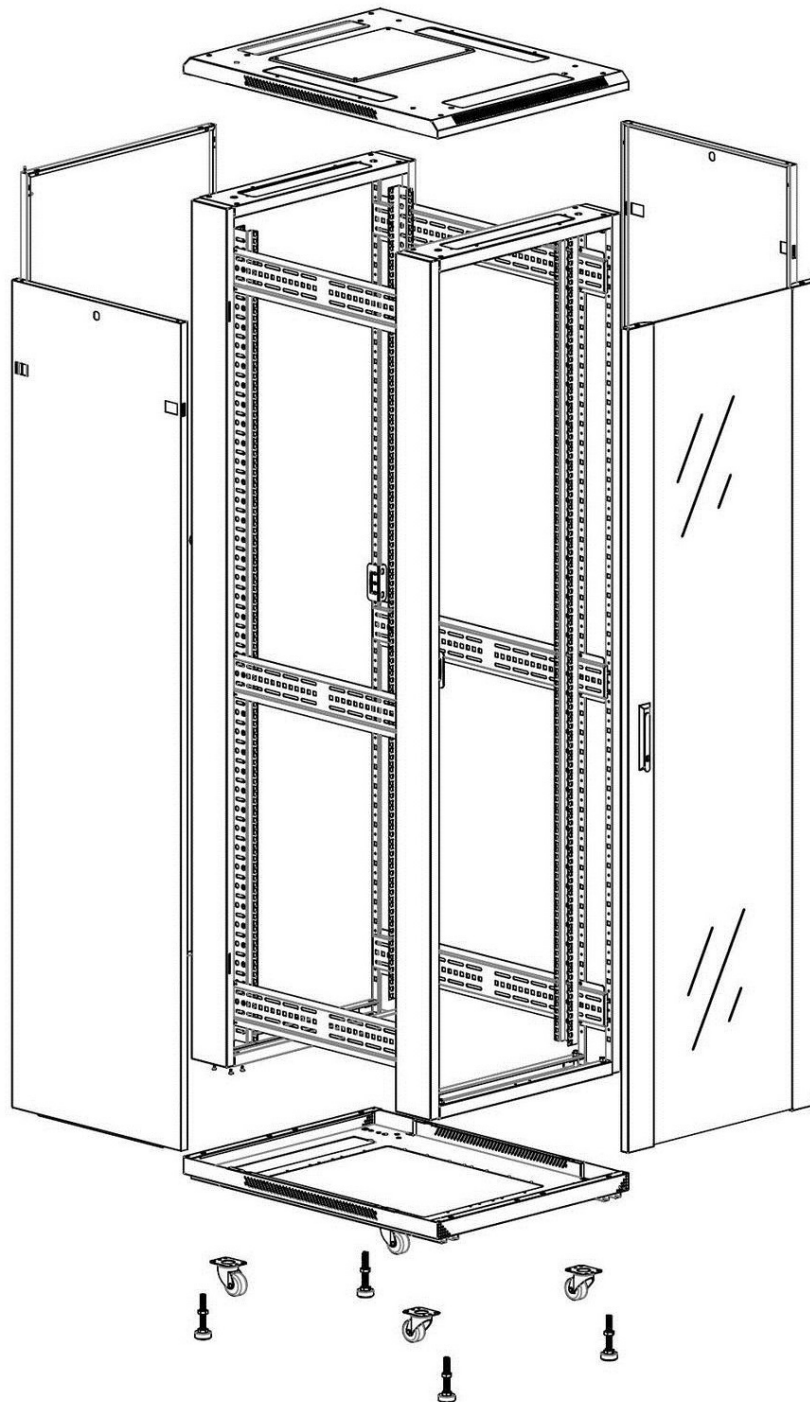

Environ CR600 24U Rack 600x600mm Glass (F) Steel
(R) B/Panels No/Mgmt Grey White

Item Code: 542-2466-GSBN-GW

excel
without compromise.

Exploded view