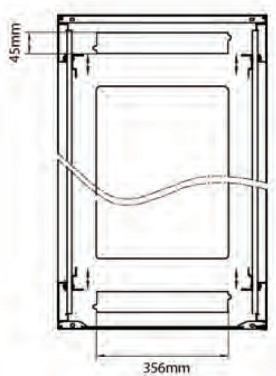

Additional specifications

Features	Values
Material	SPCC Cold Rolled Steel
19" Rails	2.0 mm thick
Side Panels	1.0 mm thick
Other	1.2 mm thick
Front door	Swing handle cam lock
Rear door	Barrel lock
Side panels lock	Single point barrel lock
Jacking feet additional height	50-80 mm
Castors additional height	70 mm

Environ CR600 24U Rack 600x600mm Glass (F) Steel (R) B/Panels No/Mgmt Grey White

Item Code: 542-2466-GSBN-GW

Standards

Standard	Detail
ANSI/EIA-310-E	Electronic Industries Association standard for horizontal spacing, vertical hole spacing, rack opening and front panel width
BS EN 60297-3-100:2009	Mechanical structures for electronic equipment. Dimensions of mechanical structures of the 482,6 mm (19 in) series. Basic dimensions of front panels, subracks, chassis, racks and cabinets
DIN 41494 Part 1 & 7	Panel Mounting Racks For Electronics Equipments; Racks And Panels, Dimensions; Dimensions of cabinets and suites of racks
WFD	Compliant to Waste Framework Directive
SCIP	Compliant - Does Not Contain Substances of Concern in Products

Rear

Roof

Base

Base Cut Out Dimensions

380 mm Wide
by
276 mm Deep (600 mm deep rack)
476 mm Deep (800 mm deep rack)
676 mm Deep (1000 mm deep rack)

Part Number Table

Part Number	Description
542-1566-GSBN-BK	Environ CR600 15U Rack 600x600mm Glass (F) Steel (R) B/Panels No/Mgmt Black
542-1566-GSBN-BK-FP	Environ CR600 15U Rack 600x600mm Glass (F) Steel (R) B/Panels No/Mgmt Black Flat Pack