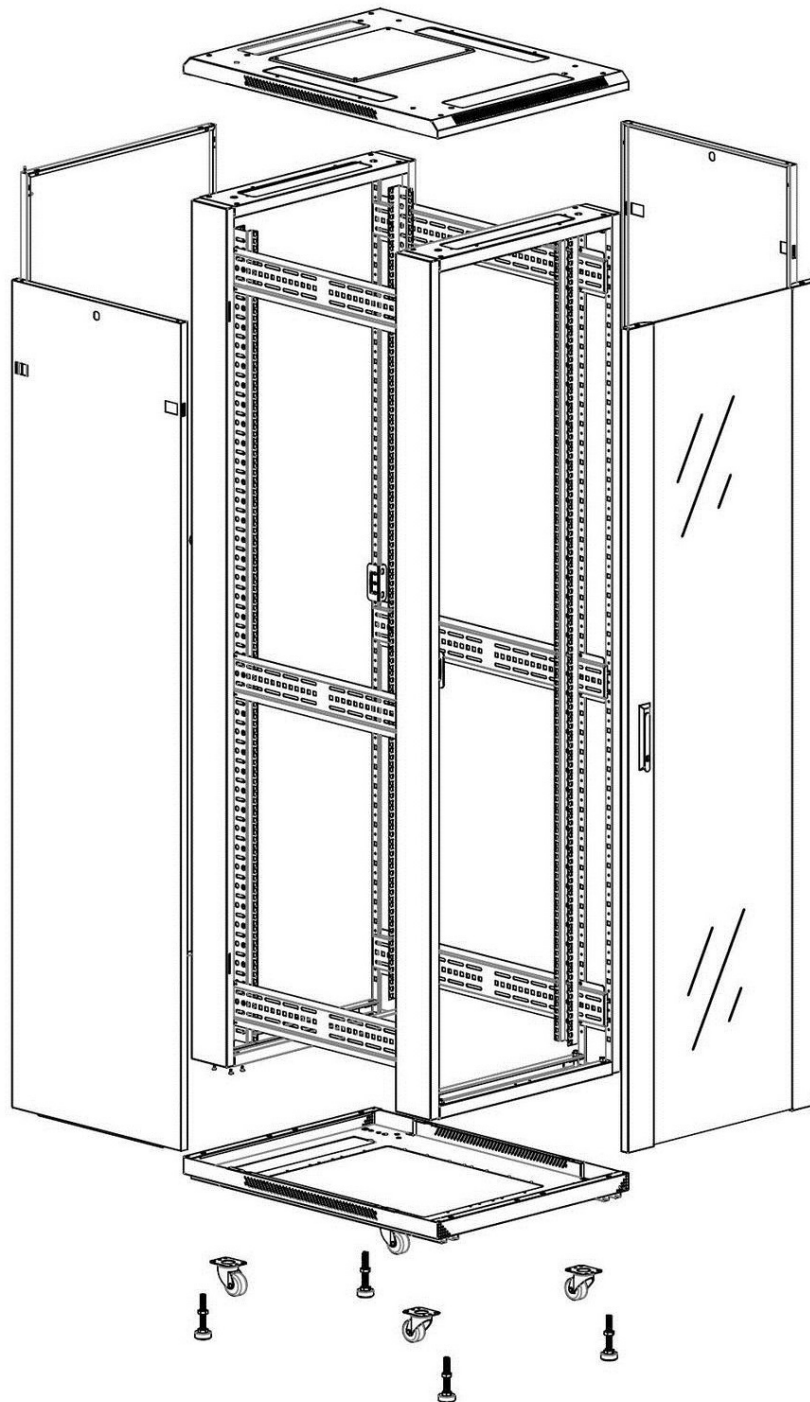

Environ CR600 24U Rack 600x600mm Glass (F) Steel
(R) B/Panels No/Mgmt Black

Item Code: 542-2466-GSBN-BK

excel
without compromise.

Exploded view