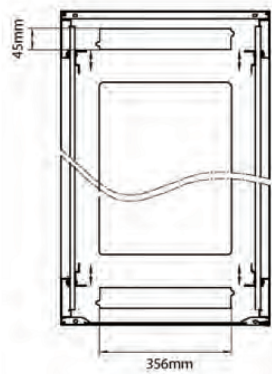

Environ CR600 24U Rack 600x600mm Glass (F) Steel (R) B/Panels No/Mgmt Black

Item Code: 542-2466-GSBN-BK

Standards

Standard	Detail
ANSI/EIA-310-E	Electronic Industries Association standard for horizontal spacing, vertical hole spacing, rack opening and front panel width
BS EN 60297-3-100:2009	Mechanical structures for electronic equipment. Dimensions of mechanical structures of the 482,6 mm (19 in) series. Basic dimensions of front panels, subracks, chassis, racks and cabinets
DIN 41494 Part 1 & 7	Panel Mounting Racks For Electronics Equipments; Racks And Panels, Dimensions; Dimensions of cabinets and suites of racks
WFD	Compliant to Waste Framework Directive
SCIP	Compliant - Does Not Contain Substances of Concern in Products

Rear

Roof

Base

Base Cut Out Dimensions

380 mm Wide
by
276 mm Deep (600 mm deep rack)
476 mm Deep (800 mm deep rack)
676 mm Deep (1000 mm deep rack)

Part Number Table

Part Number	Description
542-1566-GSBN-BK	Environ CR600 15U Rack 600x600mm Glass (F) Steel (R) B/Panels No/Mgmt Black
542-1566-GSBN-BK-FP	Environ CR600 15U Rack 600x600mm Glass (F) Steel (R) B/Panels No/Mgmt Black Flat Pack