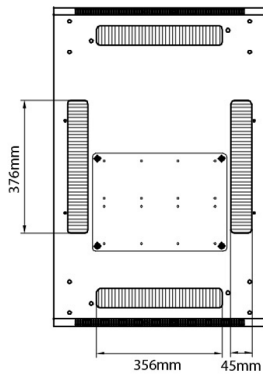

Additional specifications

Features	Values
Material	SPCC Cold Rolled Steel
19" Rails	2.0 mm thick
Side Panels	1.0 mm thick
Other	1.2 mm thick
Front door	Swing handle cam lock
Rear door	Barrel lock
Side panels lock	Single point barrel lock
Jacking feet additional height	50-80 mm
Castors additional height	70 mm

Environ CR600 24U Rack 600x600mm Glass (F) Steel (R) B/Panels No/Mgmt Black

Item Code: 542-2466-GSBN-BK

Standards

Standard	Detail
ANSI/EIA-310-E	Electronic Industries Association standard for horizontal spacing, vertical hole spacing, rack opening and front panel width
BS EN 60297-3-100:2009	Mechanical structures for electronic equipment. Dimensions of mechanical structures of the 482,6 mm (19 in) series. Basic dimensions of front panels, subracks, chassis, racks and cabinets
DIN 41494 Part 1 & 7	Panel Mounting Racks For Electronics Equipments; Racks And Panels, Dimensions; Dimensions of cabinets and suites of racks
WFD	Compliant to Waste Framework Directive
SCIP	Compliant - Does Not Contain Substances of Concern in Products

Rear

Roof

Base

Base Cut Out Dimensions

380 mm Wide
by
276 mm Deep (600 mm deep rack)
476 mm Deep (800 mm deep rack)
676 mm Deep (1000 mm deep rack)

Part Number Table

Part Number	Description
542-1566-GSBN-BK	Environ CR600 15U Rack 600x600mm Glass (F) Steel (R) B/Panels No/Mgmt Black
542-1566-GSBN-BK-FP	Environ CR600 15U Rack 600x600mm Glass (F) Steel (R) B/Panels No/Mgmt Black Flat Pack