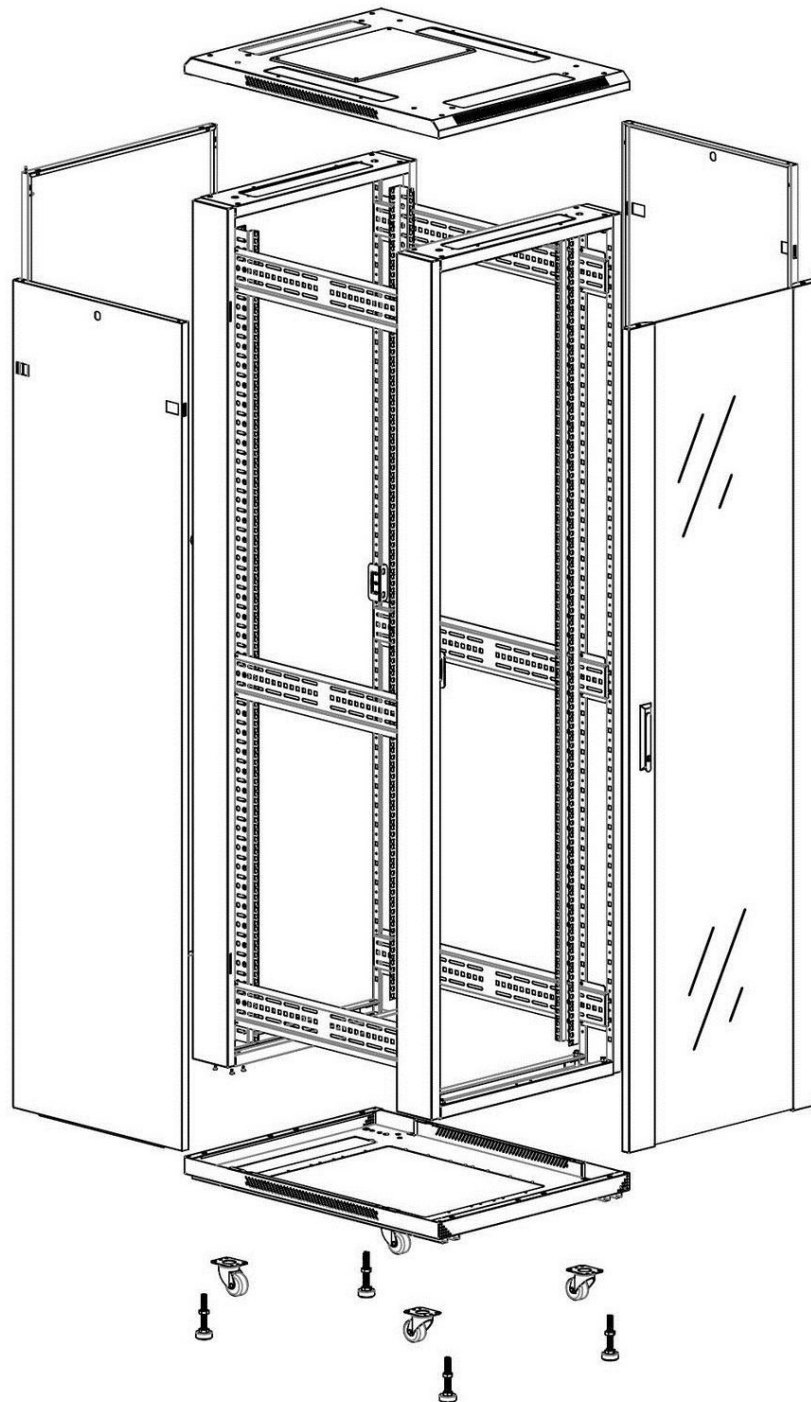

Environ CR600 20U Rack 600x600mm Glass (F) Steel
(R) B/Panels No/Mgmt Grey White

Item Code: 542-2066-GSBN-GW

excel
without compromise.

Exploded view