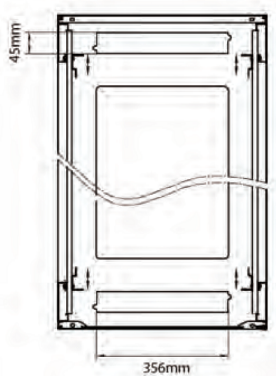

Additional specifications

Features	Values
Material	SPCC Cold Rolled Steel
19" Rails	2.0 mm thick
Side Panels	1.0 mm thick
Other	1.2 mm thick
Front door	Swing handle cam lock
Rear door	Barrel lock
Side panels lock	Single point barrel lock
Jacking feet additional height	50-80 mm
Castors additional height	70 mm

Environ CR600 20U Rack 600x600mm Glass (F) Steel (R) B/Panels No/Mgmt Grey White

Item Code: 542-2066-GSBN-GW

Standards

Standard	Detail
ANSI/EIA-310-E	Electronic Industries Association standard for horizontal spacing, vertical hole spacing, rack opening and front panel width
BS EN 60297-3-100:2009	Mechanical structures for electronic equipment. Dimensions of mechanical structures of the 482,6 mm (19 in) series. Basic dimensions of front panels, subracks, chassis, racks and cabinets
DIN 41494 Part 1 & 7	Panel Mounting Racks For Electronics Equipments; Racks And Panels, Dimensions; Dimensions of cabinets and suites of racks
WFD	Compliant to Waste Framework Directive
SCIP	Compliant - Does Not Contain Substances of Concern in Products

Rear

Roof

Base

Base Cut Out Dimensions

380 mm Wide
by
276 mm Deep (600 mm deep rack)
476 mm Deep (800 mm deep rack)
676 mm Deep (1000 mm deep rack)

Part Number Table

Part Number	Description
542-1566-GSBN-BK	Environ CR600 15U Rack 600x600mm Glass (F) Steel (R) B/Panels No/Mgmt Black
542-1566-GSBN-BK-FP	Environ CR600 15U Rack 600x600mm Glass (F) Steel (R) B/Panels No/Mgmt Black Flat Pack