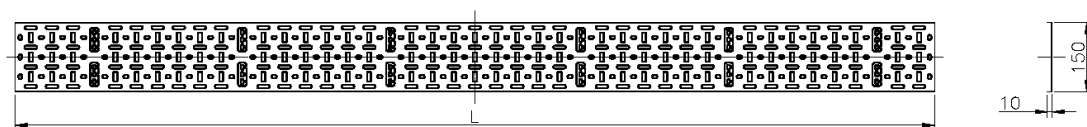

Cables can be secured to the tray using either plastic or velcro cable straps, the profile design of the tray makes it easy to ensure that fixing can be achieved wherever needed.

Product Specifications

Feature	Values
Height	42u
Width	150 mm
Mounting perforation in bottom	Yes
Material	Steel
Colour	Black
RAL-number	9004

Environ Cable Tray (2pc) 150mm 42U Black

Item Code: 542-150-42-BK

Product drawing

Part Number Table