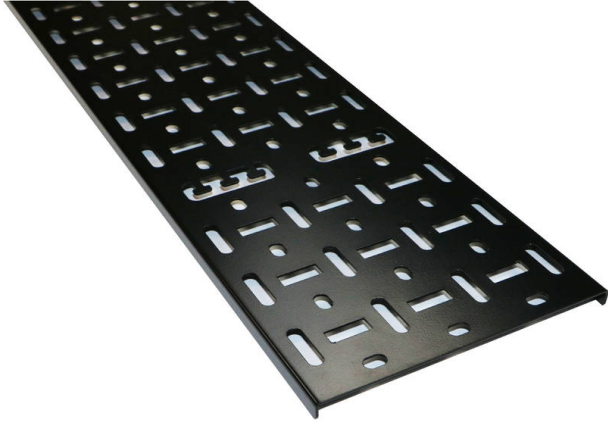

Environ Cable Tray (2pc) 150mm 42U Black

Item Code: 542-150-42-BK

excel
without compromise.

✕ Choice of size

✕ Choice of colours

✕ Compatible with Environ CR/ER/SR floor standing racks

✕ Supplied in packs of 2

✕ Multiple cable tie fixing methods

✕ Side wall return - 10mm

Product Overview

Environ Cable Tray is commonly used to support and manage cabling within a data rack, the ventilated tray has a stamp profile of various size and shape openings which allows for air flow circulation around the cabling and easy fitting of different size cable straps and cable bundles.

Cables can be secured to the tray using either plastic or velcro cable straps, the profile design of the tray makes it easy to ensure that fixing can be achieved wherever needed.

Product Specifications

Feature	Values
Height	42u
Width	150 mm
Mounting perforation in bottom	Yes
Material	Steel
Colour	Black
RAL-number	9004

Environ Cable Tray (2pc) 150mm 42U Black

Item Code: 542-150-42-BK

Product drawing

Part Number Table