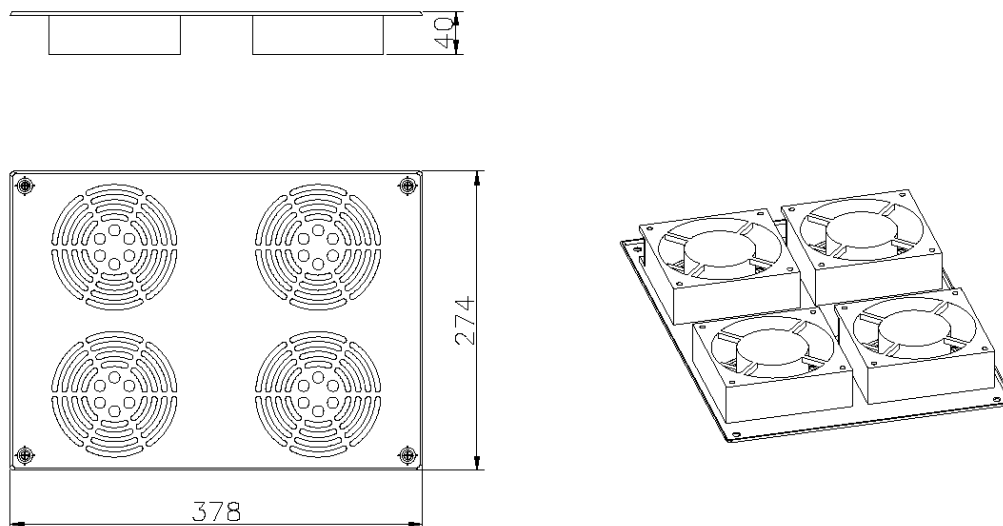

## Product Specifications

Feature	Values
Number of fans	4
Operating voltage at AC 50 Hz	230...230 V
Voltage type	AC
Roof mounted	Yes
Rated power	30 W
Mounting method	Screw mounting
Colour	Black
RAL-number	9004
Width	378 mm
Depth	274 mm

## Product drawing