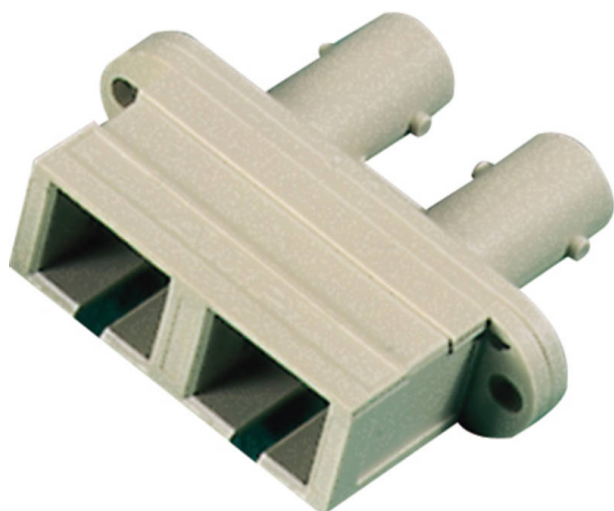

Excel Enbeam ST-SC Duplex Multimode Adaptor Ivory

Item Code: 200-735

excel
without compromise.

✕ Hybrid connection

✕ Multi mode

✕ 25 Year system warranty

Product Overview

ST/SC Duplex Multimode Adaptor for joining connector ferrules together. Can be used as either in-line or mounted in patch panels/faceplates.

Product Specifications

Feature	Values
Suitable for type of fibre	Multi mode
Type of connector connection 1	ST-Duplex
Type of connector connection 2	SC duplex
Material housing	Plastic
Type of fastening	Screw
Colour	Beige

Part Number Table

Part Number	Description
200-735	Excel Enbeam ST-SC Duplex Multimode Adaptor Ivory
200-735-05	Excel Enbeam ST-SC Duplex Multimode Adaptor Ivory (5-Pack)

Excel is a world class premium performing end to end infrastructure solution designed, Manufactured, supported and delivered without compromise.