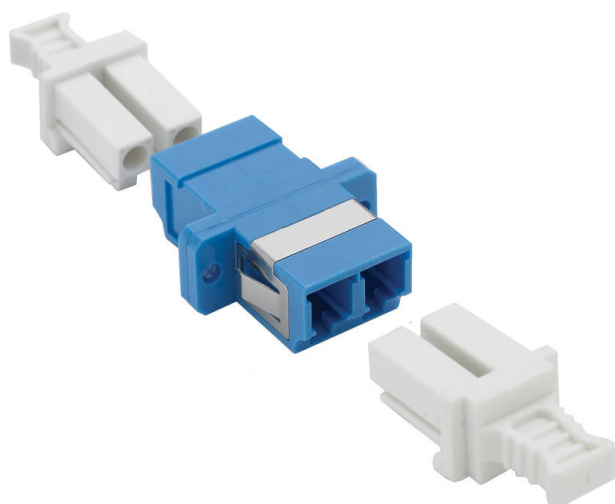

Excel Enbeam LC Duplex Singlemode Adaptor Blue (6-Pack)

Item Code: 200-364-06

excel
without compromise.

✕ 25 year system warranty

✕ Singlemode & Multimode

✕ Dust caps included

✕ SC, LC versions

✕ Plastic free packaging

Product Overview

Excel Enbeam fibre optic adaptors have been designed to present a range of optic fibre connectors. The adaptors are constructed to allow fitting in the bulkheads with screws. The housings are manufactured from a range of plastics and metals selected to provide the optimum performance.

Product Specifications

Feature	Values
Suitable for type of fibre	Single mode
Type of connector connection 1	LC-Duplex
Type of connector connection 2	LC-Duplex
Material housing	Plastic
Type of fastening	Screw
Colour	Blue