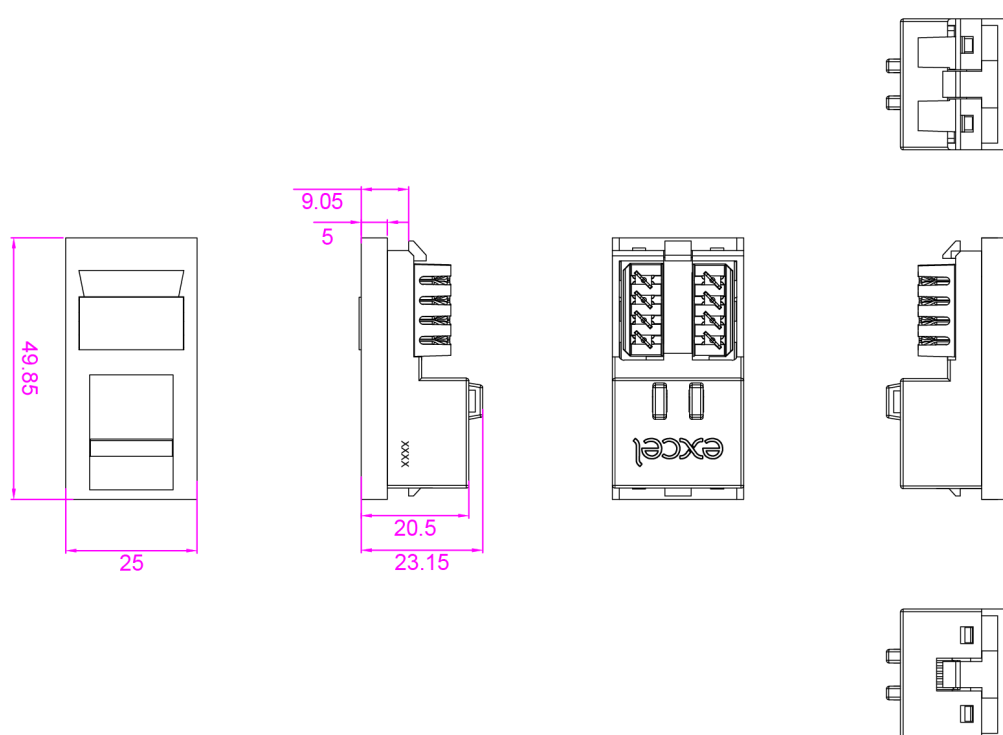

Termination can be made using Krone tooling, a cable tie base is positioned to the side of the IDC blocks to relieve cable stress.

Product Specifications

Feature	Values
Surface mounted	Yes (faceplate required)
Flush-mounted installation	Yes (faceplate required)
Floor box/sub-floor mounted	Yes (faceplate required)
Type of fastening	Engage (snap)
Type of connector	RJ45 8(8)
Category	5E
Colour	White
RAL-number	9016
Connection type	LSA
With label space	Yes
Outlet direction	Straight

Excel Cat5e (UTP) Unscreened Low Profile Euromod RJ45 Module White

Item Code: 100-760

excel
without compromise.

Colour coding	Yes
Width of device	25 mm
Height of device	50 mm
Depth of device	23.1 mm

Product drawing