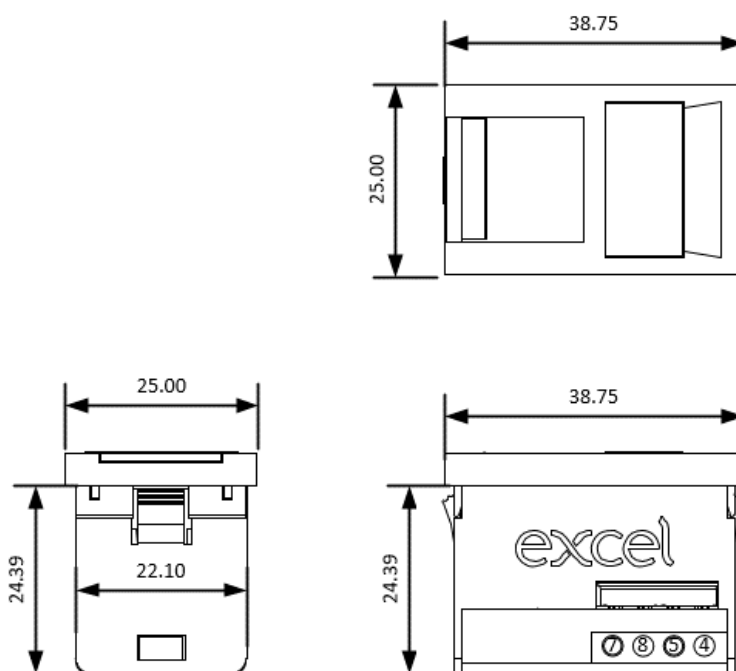

Depth of device

28.4 mm

Product drawing

Standards

Applicable standard	Detail
ISO/IEC 11801:2011 (Ed 2.2)	Information technology - Generic cabling for customer premises
IEC 61156-5:2012 (Ed 2.1)	Multicore and symmetrical pair/quad cables for digital communications - Part 5: Symmetrical pair/quad cables with transmission characteristics up to 1 000 MHz - Horizontal floor wiring - Sectional specification
EN 50173-1:2018	Information technology. Generic cabling systems - General requirements
EN 50173-2:2007 including amendment A1:2010	Information technology. Generic cabling systems - Office premises
ANSI/TIA 568-C:2009	Balanced Twisted-Pair Telecommunications Cabling and Components Standards
RoHS	Restriction of Hazardous Substances - Compliant