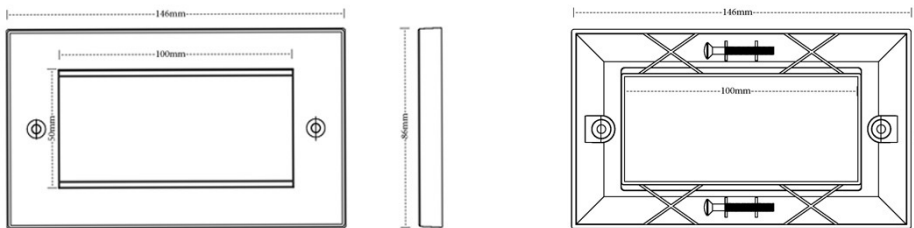

Excel White Half Width (12.5mm) Blank Plate

Item Code: 100-715

excel
without compromise.

✕ Available in half/full-width

✕ Available in white/black

✕ Compatible with flat/bevelled faceplates

✕ 25 Year system warranty

Product Overview

Excel blanking plates to suit the Excel faceplates.

Product Specifications

Feature	Values
Utilisation	Blind cover
Material	Plastic
Colour	White
RAL-number (akin)	9016
Type of fastening	Engage (snap)
Width of device	12.5 mm
Height of device	50 mm

Excel White Half Width (12.5mm) Blank Plate

Item Code: 100-715

Product drawings

Standards

Applicable standard	Detail
BS EN 60670-1:2005 + A1:2013	Boxes and enclosures for electrical accessories for household and similar fixed electrical installations general requirements
BS EN 61340-5-1:2007	Protection of electronic devices from electrostatic phenomena. General requirements apply to activities that: manufacture, process, assemble, install, package, label, service, test, inspect, transport or otherwise handle electrical or electronic parts, assemblies and equipment susceptible to damage by electrostatic discharges greater than or equal to 100 V human body model (HBM).
BS EN 60529:1992+A2:2013	Degrees of Protection provided by Enclosures (IP CODE)
RoHS	Compliant to the Restriction of Hazardous Substances
WFD	Compliant to Waste Framework Directive
SCIP	Compliant - Does Not Contain Substances of Concern in Products

Part Number Table

Part Number	Description
100-712	Excel White Single Gang Bevelled Plate without Blanks
100-714	Excel White Single Gang Flat Plate without Blanks
100-714-BK	Excel Black Single Gang Flat Plate Without Blanks
100-715	Excel White Half Width (12.5mm) Blank Plate
100-715-BK	Excel Black Half Width (12.5mm) Blank Plate
100-716	Excel White Double Gang Bevelled Plate without Blanks
100-718	Excel White Double Gang Flat Plate without Blanks
100-719	Excel White Full Width (25mm) Blank Plate
100-719-BK	Excel Black Full Width (25mm) Blank Plate