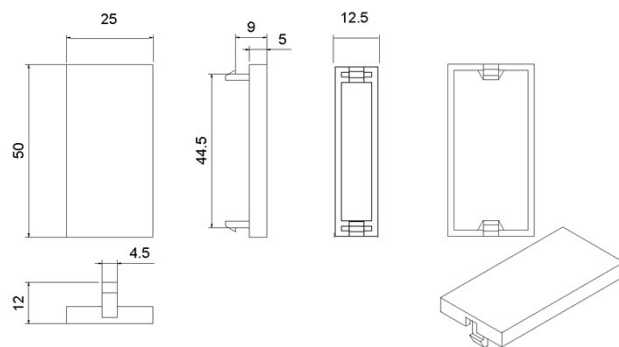

Excel White Half Width (12.5mm) Blank Plate

Item Code: 100-715

excel
without compromise.

✕ Available in half/full-width

✕ Available in white/black

✕ Compatible with flat/bevelled faceplates

✕ 25 Year system warranty

Product Overview

Excel blanking plates to suit the Excel faceplates.

Product Specifications

Feature	Values
Utilisation	Blind cover
Material	Plastic
Colour	White
RAL-number (akin)	9016
Type of fastening	Engage (snap)
Width of device	12.5 mm
Height of device	50 mm

Excel White Half Width (12.5mm) Blank Plate

Item Code: 100-715

Product drawings

Standards

Applicable standard	Detail
BS EN 60670-1:2005 + A1:2013	Boxes and enclosures for electrical accessories for household and similar fixed electrical installations general requirements
BS EN 61340-5-1:2007	Protection of electronic devices from electrostatic phenomena. General requirements apply to activities that: manufacture, process, assemble, install, package, label, service, test, inspect, transport or otherwise handle electrical or electronic parts, assemblies and equipment susceptible to damage by electrostatic discharges greater than or equal to 100 V human body model (HBM).
BS EN 60529:1992+A2:2013	Degrees of Protection provided by Enclosures (IP CODE)
RoHS	Compliant to the Restriction of Hazardous Substances
WFD	Compliant to Waste Framework Directive
SCIP	Compliant - Does Not Contain Substances of Concern in Products

Part Number Table

Part Number	Description
100-712	Excel White Single Gang Bevelled Plate without Blanks
100-714	Excel White Single Gang Flat Plate without Blanks
100-714-BK	Excel Black Single Gang Flat Plate Without Blanks
100-715	Excel White Half Width (12.5mm) Blank Plate
100-715-BK	Excel Black Half Width (12.5mm) Blank Plate
100-716	Excel White Double Gang Bevelled Plate without Blanks
100-718	Excel White Double Gang Flat Plate without Blanks
100-719	Excel White Full Width (25mm) Blank Plate
100-719-BK	Excel Black Full Width (25mm) Blank Plate