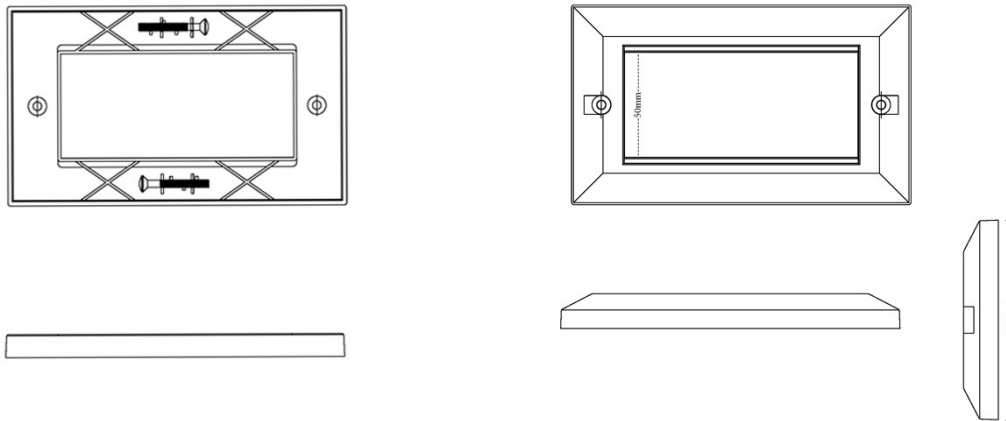

Excel White Half Width (12.5mm) Blank Plate

Item Code: 100-715

excel
without compromise.

✕ Available in half/full-width

✕ Available in white/black

✕ Compatible with flat/bevelled faceplates

✕ 25 Year system warranty

Product Overview

Excel blanking plates to suit the Excel faceplates.

Product Specifications

Feature	Values
Utilisation	Blind cover
Material	Plastic
Colour	White
RAL-number (akin)	9016
Type of fastening	Engage (snap)
Width of device	12.5 mm
Height of device	50 mm

Excel White Half Width (12.5mm) Blank Plate

Item Code: 100-715

Product drawings

Standards

Applicable standard	Detail
BS EN 60670-1:2005 + A1:2013	Boxes and enclosures for electrical accessories for household and similar fixed electrical installations general requirements
BS EN 61340-5-1:2007	Protection of electronic devices from electrostatic phenomena. General requirements apply to activities that: manufacture, process, assemble, install, package, label, service, test, inspect, transport or otherwise handle electrical or electronic parts, assemblies and equipment susceptible to damage by electrostatic discharges greater than or equal to 100 V human body model (HBM).
BS EN 60529:1992+A2:2013	Degrees of Protection provided by Enclosures (IP CODE)
RoHS	Compliant to the Restriction of Hazardous Substances
WFD	Compliant to Waste Framework Directive
SCIP	Compliant - Does Not Contain Substances of Concern in Products

Part Number Table

Part Number	Description
100-712	Excel White Single Gang Bevelled Plate without Blanks
100-714	Excel White Single Gang Flat Plate without Blanks
100-714-BK	Excel Black Single Gang Flat Plate Without Blanks
100-715	Excel White Half Width (12.5mm) Blank Plate
100-715-BK	Excel Black Half Width (12.5mm) Blank Plate
100-716	Excel White Double Gang Bevelled Plate without Blanks
100-718	Excel White Double Gang Flat Plate without Blanks
100-719	Excel White Full Width (25mm) Blank Plate
100-719-BK	Excel Black Full Width (25mm) Blank Plate