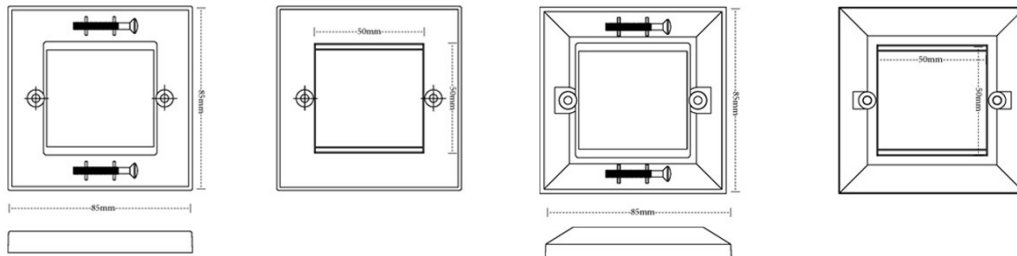

Excel White Half Width (12.5mm) Blank Plate

Item Code: 100-715

excel
without compromise.

✕ Available in half/full-width

✕ Available in white/black

✕ Compatible with flat/bevelled faceplates

✕ 25 Year system warranty

Product Overview

Excel blanking plates to suit the Excel faceplates.

Product Specifications

Feature	Values
Utilisation	Blind cover
Material	Plastic
Colour	White
RAL-number (akin)	9016
Type of fastening	Engage (snap)
Width of device	12.5 mm
Height of device	50 mm

Excel White Half Width (12.5mm) Blank Plate

Item Code: 100-715

Product drawings

Standards

Applicable standard	Detail
BS EN 60670-1:2005 + A1:2013	Boxes and enclosures for electrical accessories for household and similar fixed electrical installations general requirements
BS EN 61340-5-1:2007	Protection of electronic devices from electrostatic phenomena. General requirements apply to activities that: manufacture, process, assemble, install, package, label, service, test, inspect, transport or otherwise handle electrical or electronic parts, assemblies and equipment susceptible to damage by electrostatic discharges greater than or equal to 100 V human body model (HBM).
BS EN 60529:1992+A2:2013	Degrees of Protection provided by Enclosures (IP CODE)
RoHS	Compliant to the Restriction of Hazardous Substances
WFD	Compliant to Waste Framework Directive
SCIP	Compliant - Does Not Contain Substances of Concern in Products

Part Number Table

Part Number	Description
100-712	Excel White Single Gang Bevelled Plate without Blanks
100-714	Excel White Single Gang Flat Plate without Blanks
100-714-BK	Excel Black Single Gang Flat Plate Without Blanks
100-715	Excel White Half Width (12.5mm) Blank Plate
100-715-BK	Excel Black Half Width (12.5mm) Blank Plate
100-716	Excel White Double Gang Bevelled Plate without Blanks
100-718	Excel White Double Gang Flat Plate without Blanks
100-719	Excel White Full Width (25mm) Blank Plate
100-719-BK	Excel Black Full Width (25mm) Blank Plate