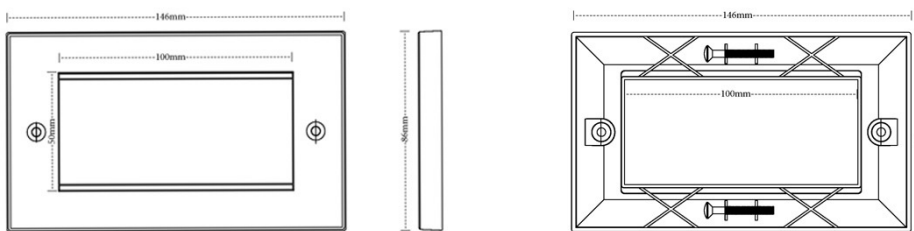

Item Code: 100-714

Product drawings

Standards

Applicable standard	Detail
BS EN 60670-1:2005 + A1:2013	Boxes and enclosures for electrical accessories for household and similar fixed electrical installations general requirements
BS EN 61340-5-1:2007	Protection of electronic devices from electrostatic phenomena. General requirements apply to activities that: manufacture, process, assemble, install, package, label, service, test, inspect, transport or otherwise handle electrical or electronic parts, assemblies and equipment susceptible to damage by electrostatic discharges greater than or equal to 100 V human body model (HBM).
BS EN 60529:1992+A2:2013	Degrees of Protection provided by Enclosures (IP CODE)
RoHS	Compliant to the Restriction of Hazardous Substances
WFD	Compliant to Waste Framework Directive
SCIP	Compliant - Does Not Contain Substances of Concern in Products

Part Number Table

Part Number	Description
100-712	Excel White Single Gang Bevelled Plate without Blanks
100-714	Excel White Single Gang Flat Plate without Blanks
100-714-BK	Excel Black Single Gang Flat Plate Without Blanks
100-715	Excel White Half Width (12.5mm) Blank Plate
100-715-BK	Excel Black Half Width (12.5mm) Blank Plate
100-716	Excel White Double Gang Bevelled Plate without Blanks
100-718	Excel White Double Gang Flat Plate without Blanks
100-719	Excel White Full Width (25mm) Blank Plate
100-719-BK	Excel Black Full Width (25mm) Blank Plate

Excel is a world class premium performing end to end infrastructure solution designed, Manufactured, supported and delivered without compromise.

Contact us at sales@excel-networking.com