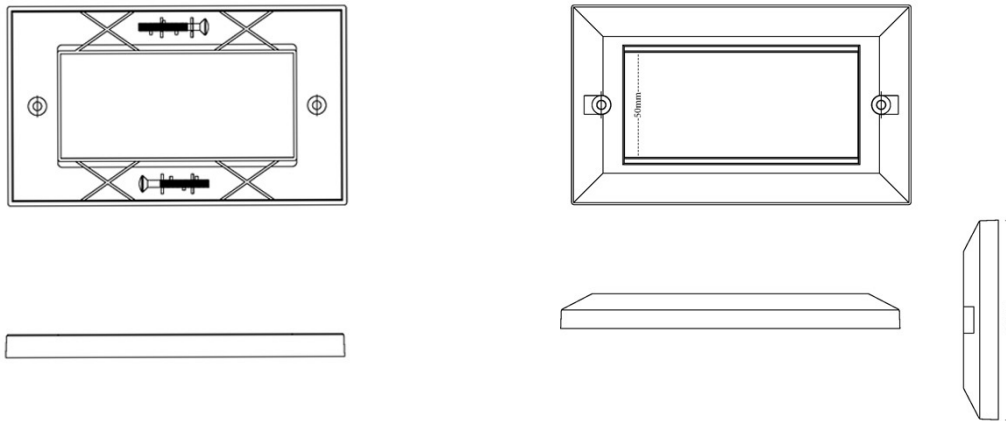

Item Code: 100-714

Product drawings

Standards

Applicable standard	Detail
BS EN 60670-1:2005 + A1:2013	Boxes and enclosures for electrical accessories for household and similar fixed electrical installations general requirements
BS EN 61340-5-1:2007	Protection of electronic devices from electrostatic phenomena. General requirements apply to activities that: manufacture, process, assemble, install, package, label, service, test, inspect, transport or otherwise handle electrical or electronic parts, assemblies and equipment susceptible to damage by electrostatic discharges greater than or equal to 100 V human body model (HBM).
BS EN 60529:1992+A2:2013	Degrees of Protection provided by Enclosures (IP CODE)
RoHS	Compliant to the Restriction of Hazardous Substances
WFD	Compliant to Waste Framework Directive
SCIP	Compliant - Does Not Contain Substances of Concern in Products

Part Number Table

Part Number	Description
100-712	Excel White Single Gang Bevelled Plate without Blanks
100-714	Excel White Single Gang Flat Plate without Blanks
100-714-BK	Excel Black Single Gang Flat Plate Without Blanks
100-715	Excel White Half Width (12.5mm) Blank Plate
100-715-BK	Excel Black Half Width (12.5mm) Blank Plate
100-716	Excel White Double Gang Bevelled Plate without Blanks
100-718	Excel White Double Gang Flat Plate without Blanks
100-719	Excel White Full Width (25mm) Blank Plate
100-719-BK	Excel Black Full Width (25mm) Blank Plate

Excel is a world class premium performing end to end infrastructure solution designed, Manufactured, supported and delivered without compromise.

Contact us at sales@excel-networking.com