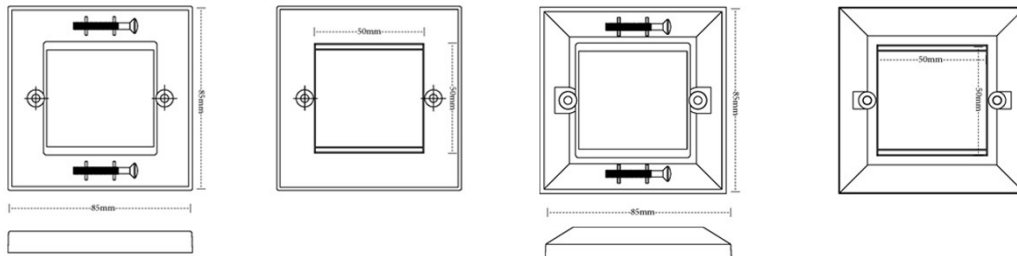

Item Code: 100-714

Product drawings

Standards

Applicable standard	Detail
BS EN 60670-1:2005 + A1:2013	Boxes and enclosures for electrical accessories for household and similar fixed electrical installations general requirements
BS EN 61340-5-1:2007	Protection of electronic devices from electrostatic phenomena. General requirements apply to activities that: manufacture, process, assemble, install, package, label, service, test, inspect, transport or otherwise handle electrical or electronic parts, assemblies and equipment susceptible to damage by electrostatic discharges greater than or equal to 100 V human body model (HBM).
BS EN 60529:1992+A2:2013	Degrees of Protection provided by Enclosures (IP CODE)
RoHS	Compliant to the Restriction of Hazardous Substances
WFD	Compliant to Waste Framework Directive
SCIP	Compliant - Does Not Contain Substances of Concern in Products

Part Number Table

Part Number	Description
100-712	Excel White Single Gang Bevelled Plate without Blanks
100-714	Excel White Single Gang Flat Plate without Blanks
100-714-BK	Excel Black Single Gang Flat Plate Without Blanks
100-715	Excel White Half Width (12.5mm) Blank Plate
100-715-BK	Excel Black Half Width (12.5mm) Blank Plate
100-716	Excel White Double Gang Bevelled Plate without Blanks
100-718	Excel White Double Gang Flat Plate without Blanks
100-719	Excel White Full Width (25mm) Blank Plate
100-719-BK	Excel Black Full Width (25mm) Blank Plate

Excel is a world class premium performing end to end infrastructure solution designed, Manufactured, supported and delivered without compromise.

Contact us at sales@excel-networking.com