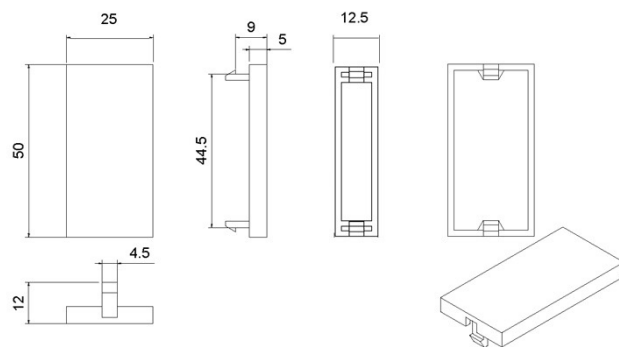

Item Code: 100-714

Product drawings

Standards

Applicable standard	Detail
BS EN 60670-1:2005 + A1:2013	Boxes and enclosures for electrical accessories for household and similar fixed electrical installations general requirements
BS EN 61340-5-1:2007	Protection of electronic devices from electrostatic phenomena. General requirements apply to activities that: manufacture, process, assemble, install, package, label, service, test, inspect, transport or otherwise handle electrical or electronic parts, assemblies and equipment susceptible to damage by electrostatic discharges greater than or equal to 100 V human body model (HBM).
BS EN 60529:1992+A2:2013	Degrees of Protection provided by Enclosures (IP CODE)
RoHS	Compliant to the Restriction of Hazardous Substances
WFD	Compliant to Waste Framework Directive
SCIP	Compliant - Does Not Contain Substances of Concern in Products

Part Number Table

Part Number	Description
100-712	Excel White Single Gang Bevelled Plate without Blanks
100-714	Excel White Single Gang Flat Plate without Blanks
100-714-BK	Excel Black Single Gang Flat Plate Without Blanks
100-715	Excel White Half Width (12.5mm) Blank Plate
100-715-BK	Excel Black Half Width (12.5mm) Blank Plate
100-716	Excel White Double Gang Bevelled Plate without Blanks
100-718	Excel White Double Gang Flat Plate without Blanks
100-719	Excel White Full Width (25mm) Blank Plate
100-719-BK	Excel Black Full Width (25mm) Blank Plate

Excel is a world class premium performing end to end infrastructure solution designed, Manufactured, supported and delivered without compromise.

Contact us at sales@excel-networking.com