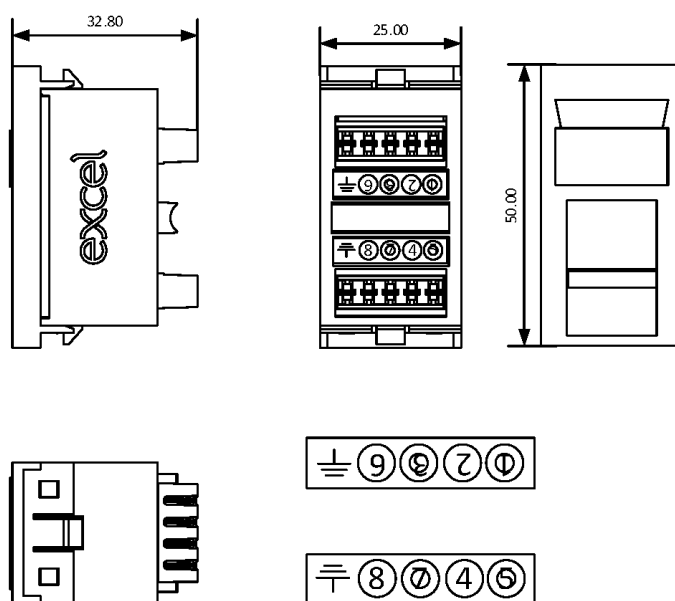

Termination can be made using Krone tooling, a cable tie base is positioned to the side of the IDC blocks to relieve cable stress.

Product Specifications

Feature	Values
Surface mounted	Yes (faceplate required)
Flush-mounted installation	Yes (faceplate required)
Floor box/sub-floor mounted	Yes (faceplate required)
Type of fastening	Engage (snap)
Type of connector	RJ45 8(8)
Category	5E
Colour	White
RAL-number	9016
Connection type	LSA
With label space	Yes
Outlet direction	Straight

Excel Cat5e (UTP) Unscreened Euromod RJ45 Module White

Item Code: 100-700

Colour coding	Yes
Width of device	25 mm
Height of device	50 mm
Depth of device	32.85 mm

Product drawings

Standards

Applicable standard	Detail
ISO/IEC 11801:2011 (Ed 2.2)	Information technology - Generic cabling for customer premises
IEC 61156-5:2012 (Ed 2.1)	Multicore and symmetrical pair/quad cables for digital communications - Part 5: Symmetrical pair/quad cables with transmission characteristics up to 1 000 MHz - Horizontal floor wiring - Sectional specification
EN 50173-1:2018	Information technology. Generic cabling systems - General requirements
EN 50173-2:2007 including amendment A1:2010	Information technology. Generic cabling systems - Office premises
ANSI/TIA 568-C:2009	Balanced Twisted-Pair Telecommunications Cabling and Components Standards