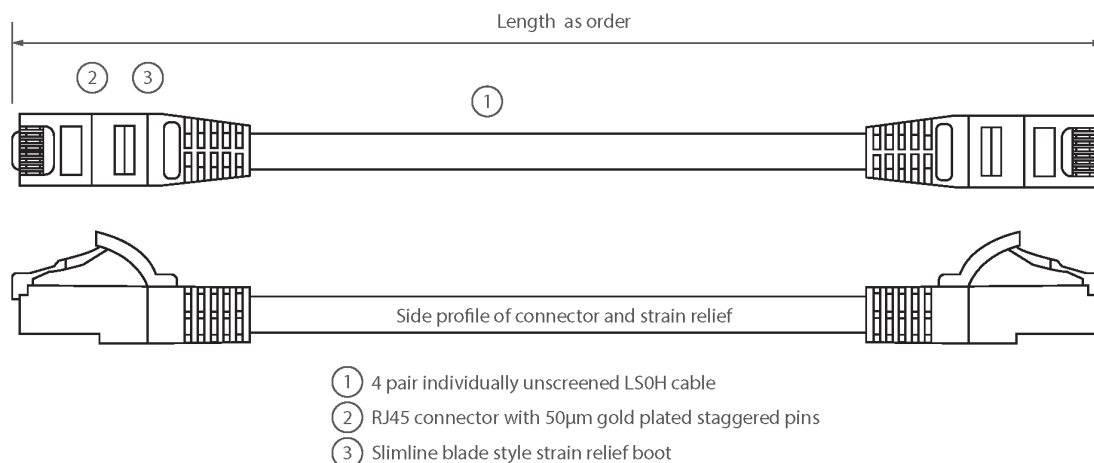

Product Specifications

Feature	Values
Cable type	U/UTP
Category	6
Length	3 m
Type of connector connection 1	RJ45 8(8)
Type of connector connection 2	RJ45 8(8)
Outer sheath colour	Pink
Strain relief boot	Moulded-on
Strain relief boot colour	Pink
Flame retardant version	Yes
Halogen free	Yes
Cable construction	1x4
AWG-size	24

Excel Cat6 Patch Lead U/UTP Unshielded LSOH Blade Booted 3m Pink

Item Code: 100-561

excel
without compromise.

Pin assignment

1:1

Product drawing

Standards

Applicable standard	Detail
ISO/IEC 11801-1:2017	Information technology - Generic cabling for customer premises: Part 1 General Requirements
EN 50173-1:2018	Information technology. Generic cabling systems - General requirements
ANSI/TIA 568-2.D	Balanced Twisted-Pair Telecommunications Cabling and Components Standards
IEC 61156-5:2009+AMD1:2012 CSV	Multicore and symmetrical pair/quad cables for digital communications - Part 5: Symmetrical pair/quad cables with transmission characteristics up to 1 000 MHz - Horizontal floor wiring - Sectional specification
IEC 60332-1-2:2004	Tests on electric and optical fibre cables under fire conditions. Test for vertical flame propagation for a single insulated wire or cable. Procedure for 1 kW pre-mixed flame
IEC 61034-2:2005+A1:2013	Measurement of smoke density of cables burning under defined conditions - Part 2: Test procedure and requirements
RoHS	Compliant to the Restriction of Hazardous Substances
WFD	Compliant to Waste Framework Directive