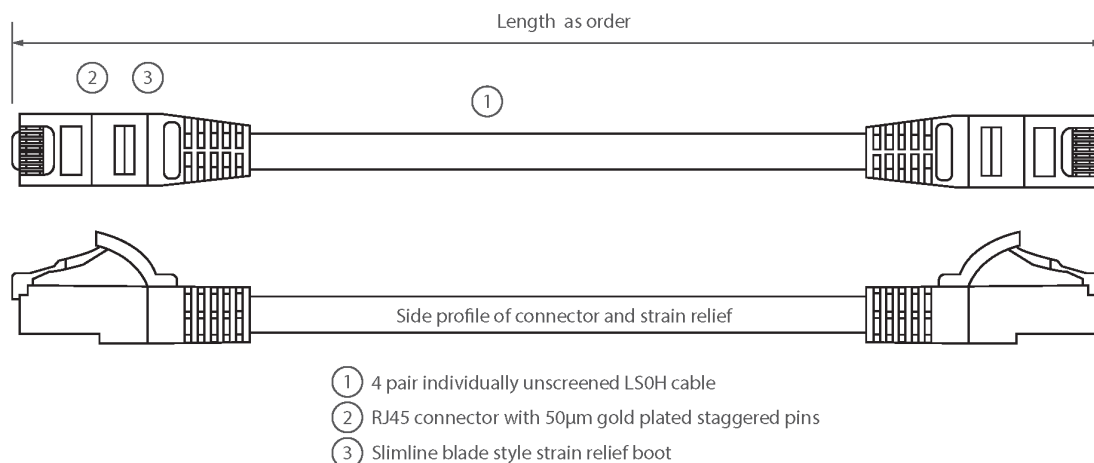

Product Specifications

Feature	Values
Cable type	U/UTP
Category	6
Length	3 m
Type of connector connection 1	RJ45 8(8)
Type of connector connection 2	RJ45 8(8)
Outer sheath colour	Orange
Strain relief boot	Moulded-on
Strain relief boot colour	Orange
Flame retardant version	Yes
Halogen free	Yes
Cable construction	1x4
AWG-size	24

Excel Cat6 Patch Lead U/UTP Unshielded LSOH Blade Booted 3m Orange

Item Code: 100-428

excel
without compromise.

Pin assignment

1:1

Product drawing

Standards

Applicable standard	Detail
ISO/IEC 11801-1:2017	Information technology - Generic cabling for customer premises: Part 1 General Requirements
EN 50173-1:2018	Information technology. Generic cabling systems - General requirements
ANSI/TIA 568-2.D	Balanced Twisted-Pair Telecommunications Cabling and Components Standards
IEC 61156-5:2009+AMD1:2012 CSV	Multicore and symmetrical pair/quad cables for digital communications - Part 5: Symmetrical pair/quad cables with transmission characteristics up to 1 000 MHz - Horizontal floor wiring - Sectional specification
IEC 60332-1-2:2004	Tests on electric and optical fibre cables under fire conditions. Test for vertical flame propagation for a single insulated wire or cable. Procedure for 1 kW pre-mixed flame
IEC 61034-2:2005+A1:2013	Measurement of smoke density of cables burning under defined conditions - Part 2: Test procedure and requirements
RoHS	Compliant to the Restriction of Hazardous Substances
WFD	Compliant to Waste Framework Directive