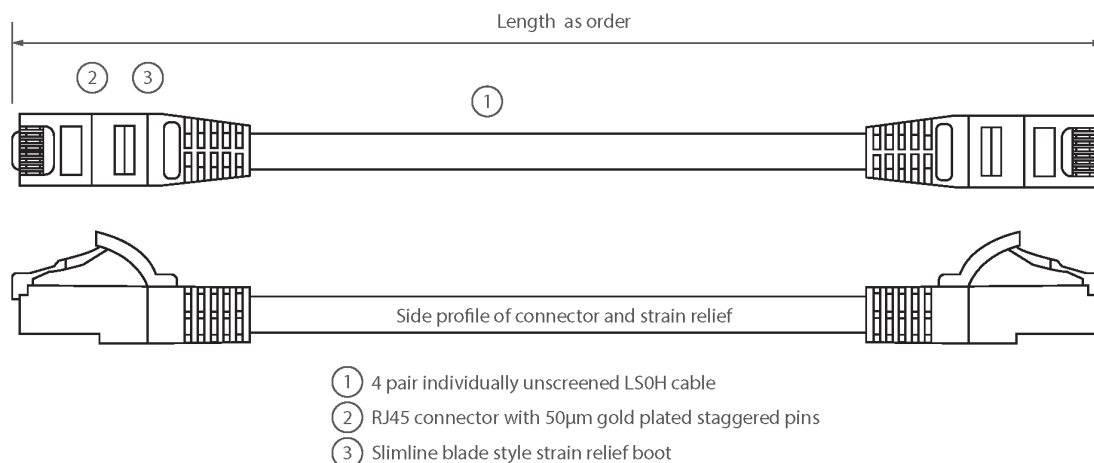

✕ Blade style "slimline" moulded strain relief boot with clip protector

✕ LSOH outer sheath

Product Overview

Excel Category 6 U/UTP patch leads are manufactured and tested to ISO 11801, EN 50173 & TIA/EIA 568 requirements for patch cord assemblies and provide optimum performance levels for structured cabling installations.

Product Specifications

Feature	Values
Cable type	U/UTP
Category	6
Length	2 m
Type of connector connection 1	RJ45 8(8)
Type of connector connection 2	RJ45 8(8)
Outer sheath colour	White
Strain relief boot	Moulded-on
Strain relief boot colour	White
Flame retardant version	Yes
Halogen free	Yes
Cable construction	1x4
AWG-size	24

Excel Cat6 Patch Lead U/UTP Unshielded LSOH Blade Booted 2m White

Item Code: 100-417

excel
without compromise.

Pin assignment

1:1

Product drawing

Standards

Applicable standard	Detail
ISO/IEC 11801-1:2017	Information technology - Generic cabling for customer premises: Part 1 General Requirements
EN 50173-1:2018	Information technology. Generic cabling systems - General requirements
ANSI/TIA 568-2.D	Balanced Twisted-Pair Telecommunications Cabling and Components Standards
IEC 61156-5:2009+AMD1:2012 CSV	Multicore and symmetrical pair/quad cables for digital communications - Part 5: Symmetrical pair/quad cables with transmission characteristics up to 1 000 MHz - Horizontal floor wiring - Sectional specification
IEC 60332-1-2:2004	Tests on electric and optical fibre cables under fire conditions. Test for vertical flame propagation for a single insulated wire or cable. Procedure for 1 kW pre-mixed flame
IEC 61034-2:2005+A1:2013	Measurement of smoke density of cables burning under defined conditions - Part 2: Test procedure and requirements
RoHS	Compliant to the Restriction of Hazardous Substances
WFD	Compliant to Waste Framework Directive