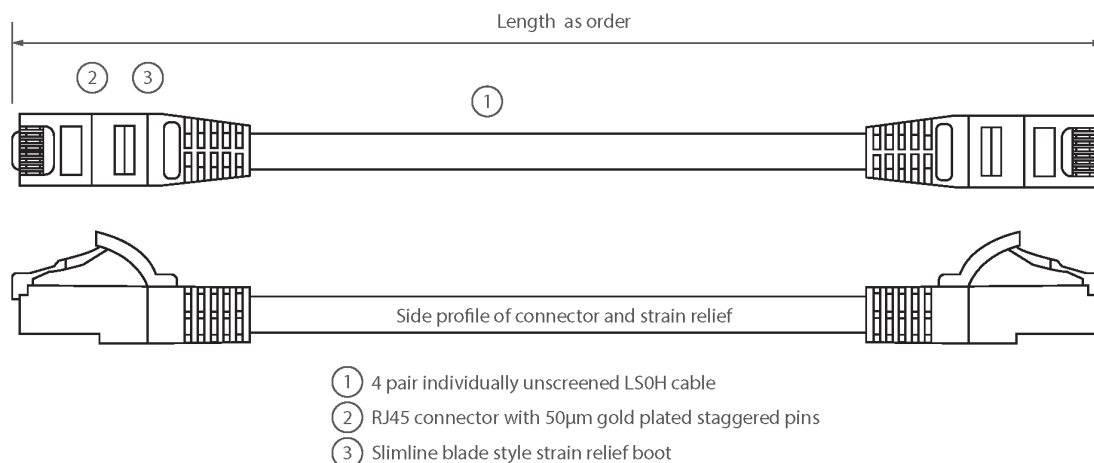

## Product Specifications

Feature	Values
Cable type	U/UTP
Category	6
Length	7 m
Type of connector connection 1	RJ45 8(8)
Type of connector connection 2	RJ45 8(8)
Outer sheath colour	Grey
Strain relief boot	Moulded-on
Strain relief boot colour	Grey
Flame retardant version	Yes
Halogen free	Yes
Cable construction	1x4
AWG-size	24

# Excel Cat6 Patch Lead U/UTP Unshielded LSOH Blade Booted 7m Grey

Item Code: 100-414

**excel**  
without compromise.

Pin assignment

1:1

## Product drawing