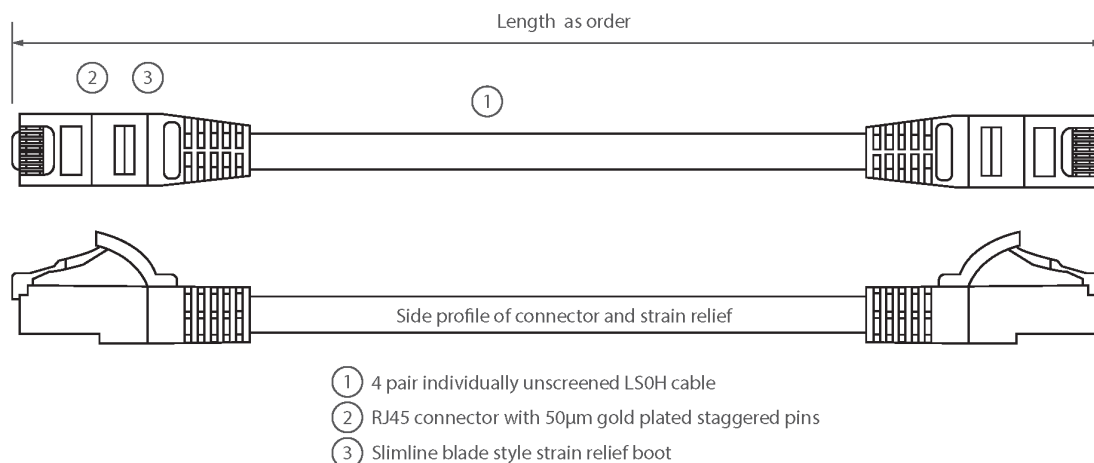

## Product Specifications

Feature	Values
Cable type	U/UTP
Category	6
Length	0.3 m
Type of connector connection 1	RJ45 8(8)
Type of connector connection 2	RJ45 8(8)
Outer sheath colour	Grey
Strain relief boot	Moulded-on
Strain relief boot colour	Grey
Flame retardant version	Yes
Halogen free	Yes
Cable construction	1x4
AWG-size	24

# Excel Cat6 Patch Lead U/UTP Unshielded LSOH Blade Booted 0.3m Grey

Item Code: 100-403

Pin assignment

1:1

## Product drawing