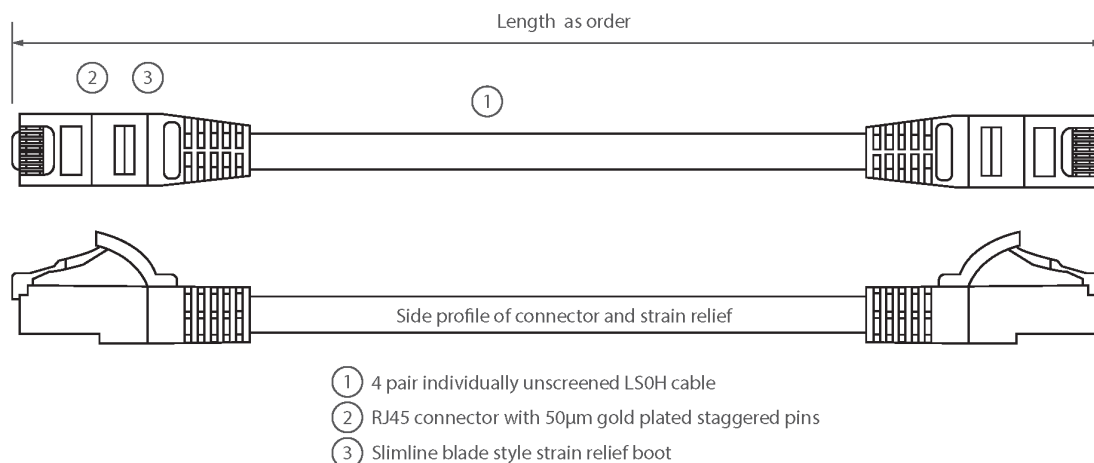

✕ Blade style "slimline" moulded strain relief boot with clip protector

✕ LSOH outer sheath

Product Overview

Excel Category 6 U/UTP patch leads are manufactured and tested to ISO 11801, EN 50173 & TIA/EIA 568 requirements for patch cord assemblies and provide optimum performance levels for structured cabling installations.

Product Specifications

Feature	Values
Cable type	U/UTP
Category	6
Length	0.5 m
Type of connector connection 1	RJ45 8(8)
Type of connector connection 2	RJ45 8(8)
Outer sheath colour	Grey
Strain relief boot	Moulded-on
Strain relief boot colour	Grey
Flame retardant version	Yes
Halogen free	Yes
Cable construction	1x4
AWG-size	24

Excel Cat6 Patch Lead U/UTP Unshielded LSOH Blade Booted 0.5m Grey

Item Code: 100-395

excel
without compromise.

Pin assignment

1:1

Product drawing

Standards

Applicable standard	Detail
ISO/IEC 11801-1:2017	Information technology - Generic cabling for customer premises: Part 1 General Requirements
EN 50173-1:2018	Information technology. Generic cabling systems - General requirements
ANSI/TIA 568-2.D	Balanced Twisted-Pair Telecommunications Cabling and Components Standards
IEC 61156-5:2009+AMD1:2012 CSV	Multicore and symmetrical pair/quad cables for digital communications - Part 5: Symmetrical pair/quad cables with transmission characteristics up to 1 000 MHz - Horizontal floor wiring - Sectional specification
IEC 60332-1-2:2004	Tests on electric and optical fibre cables under fire conditions. Test for vertical flame propagation for a single insulated wire or cable. Procedure for 1 kW pre-mixed flame
IEC 61034-2:2005+A1:2013	Measurement of smoke density of cables burning under defined conditions - Part 2: Test procedure and requirements
RoHS	Compliant to the Restriction of Hazardous Substances
WFD	Compliant to Waste Framework Directive