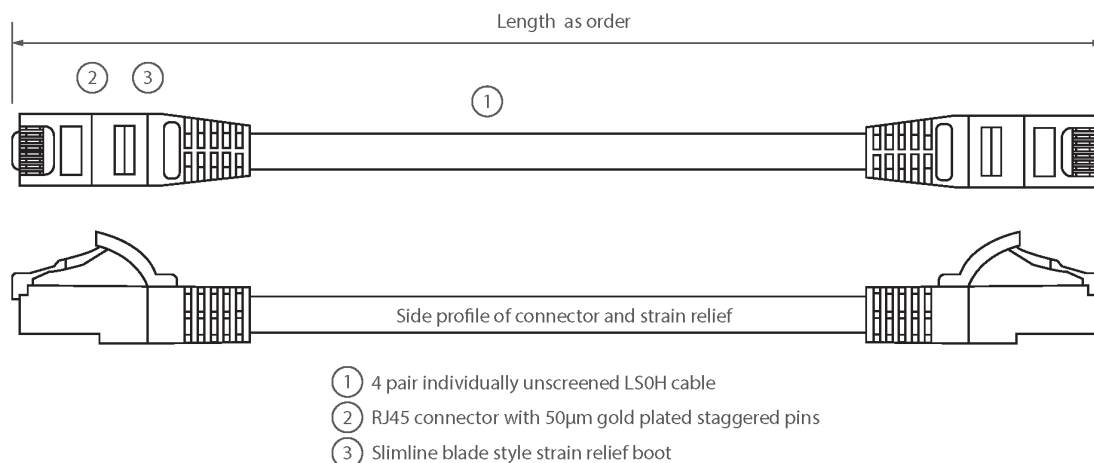

## Product Specifications

Feature	Values
Cable type	U/UTP
Category	6
Length	3 m
Type of connector connection 1	RJ45 8(8)
Type of connector connection 2	RJ45 8(8)
Outer sheath colour	Black
Strain relief boot	Moulded-on
Strain relief boot colour	Black
Flame retardant version	Yes
Halogen free	Yes
Cable construction	1x4
AWG-size	24

# Excel Cat6 Patch Lead U/UTP Unshielded LSOH Blade Booted 3m Black

Item Code: 100-371

**excel**  
without compromise.

Pin assignment

1:1

## Product drawing