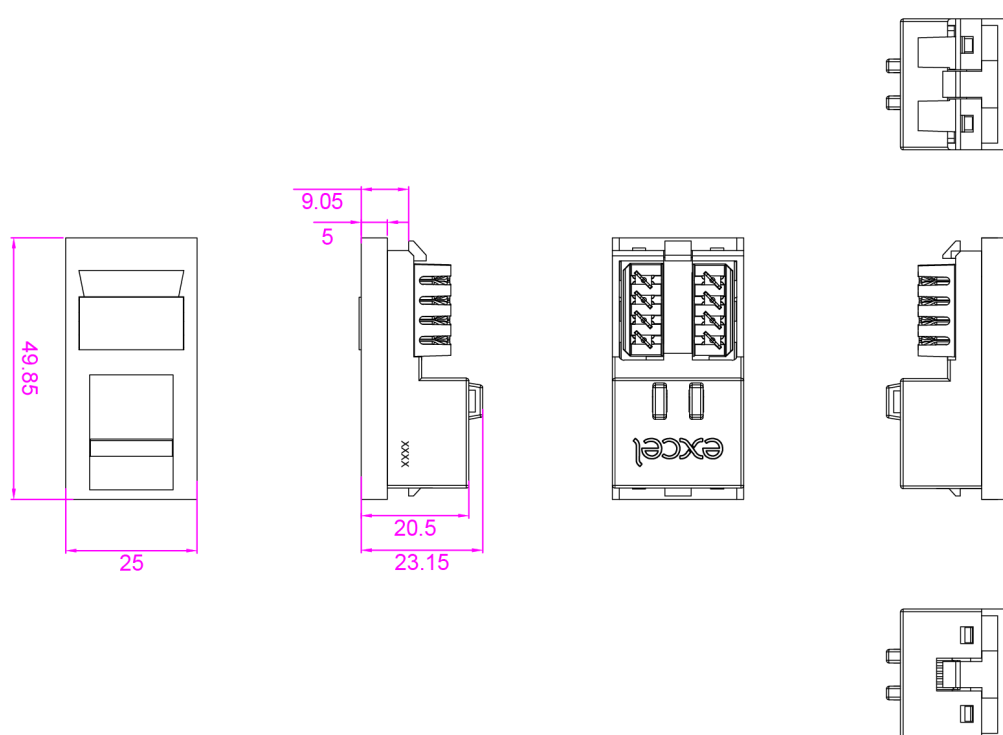

Termination can be made using Krone tooling, a cable tie base is positioned to the side of the IDC blocks to relieve cable stress.

## Product Specifications

Feature	Values
Surface mounted	Yes (faceplate required)
Flush-mounted installation	Yes (faceplate required)
Floor box/sub-floor mounted	Yes (faceplate required)
Type of fastening	Engage (snap)
Type of connector	RJ45 8(8)
Category	6
Colour	White
RAL-number	9016
Connection type	LSA
With label space	Yes
Outlet direction	Straight

# Excel Cat6 (UTP) Unscreened Low Profile Euromod RJ45 Module White

Item Code: 100-366

**excel**  
without compromise.

Colour coding	Yes
Width of device	25 mm
Height of device	50 mm
Depth of device	23.1 mm

## Product drawing