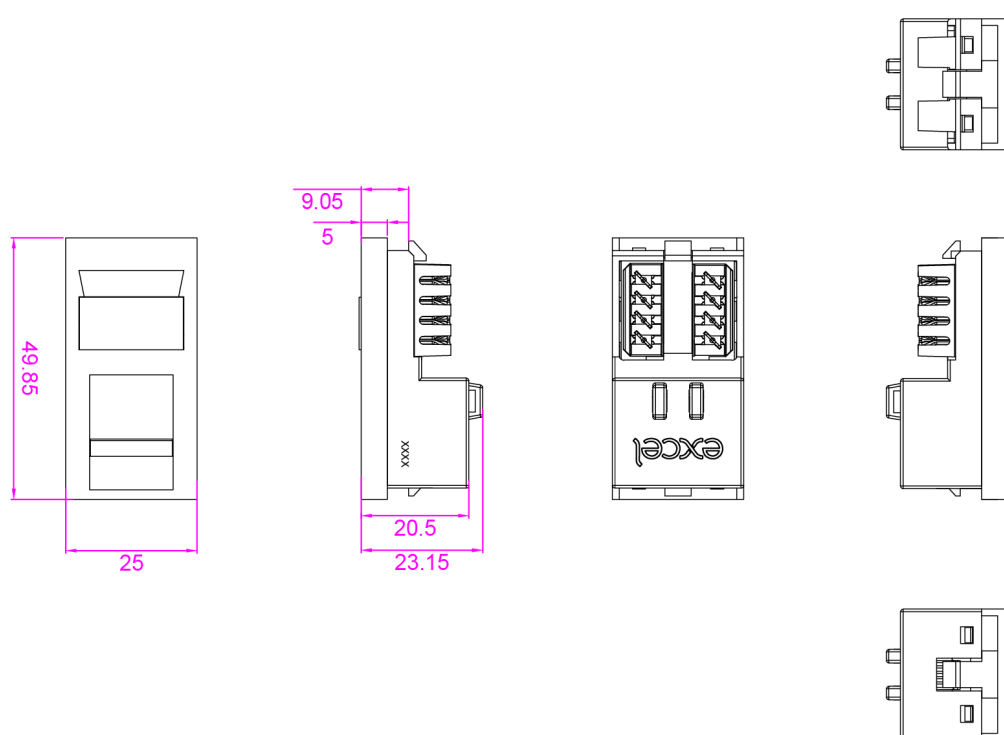

Termination can be made using Krone tooling, a cable tie base is positioned to the side of the IDC blocks to relieve cable stress.

Product Specifications

Feature	Values
Surface mounted	Yes (faceplate required)
Flush-mounted installation	Yes (faceplate required)
Floor box/sub-floor mounted	Yes (faceplate required)
Type of fastening	Engage (snap)
Type of connector	RJ45 8(8)
Category	6
Colour	Black
RAL-number	9017
Connection type	LSA
With label space	Yes
Outlet direction	Straight

Excel Cat6 (UTP) Unscreened Low Profile Euromod RJ45 Module Black

Item Code: 100-366-BK

excel
without compromise.

Colour coding	Yes
Width of device	25 mm
Height of device	50 mm
Depth of device	23.1 mm

Product drawing