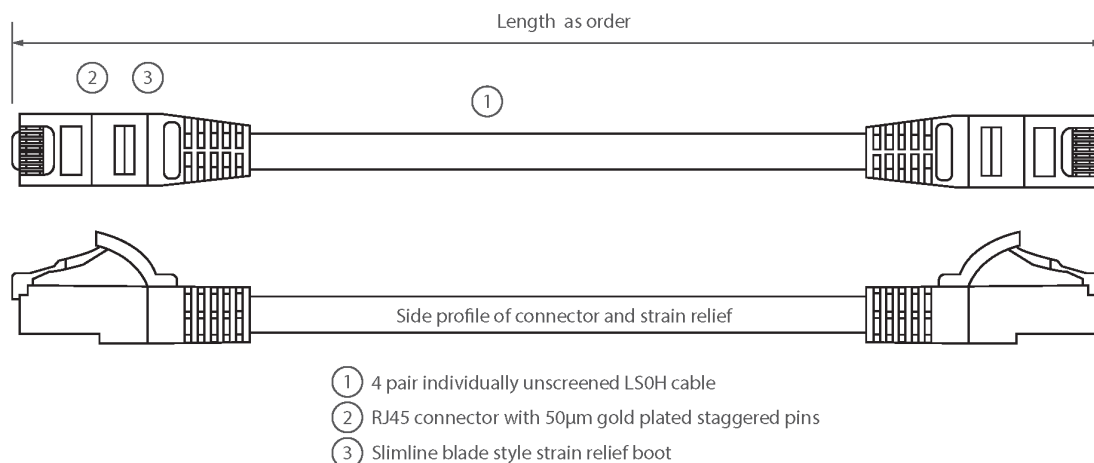

## Product Specifications

Feature	Values
Cable type	U/UTP
Category	6
Length	20 m
Type of connector connection 1	RJ45 8(8)
Type of connector connection 2	RJ45 8(8)
Outer sheath colour	Grey
Strain relief boot	Moulded-on
Strain relief boot colour	Grey
Flame retardant version	Yes
Halogen free	Yes
Cable construction	1x4
AWG-size	24

# Excel Cat6 Patch Lead U/UTP Unshielded LSOH Blade Booted 20m Grey

Item Code: 100-337

**excel**  
without compromise.

Pin assignment

1:1

## Product drawing