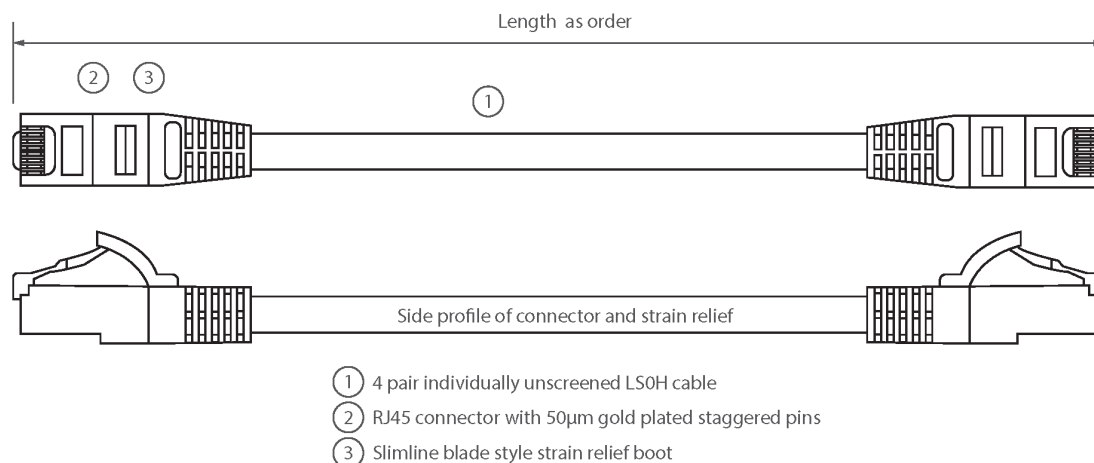

Product Specifications

Feature	Values
Cable type	U/UTP
Category	6
Length	3 m
Type of connector connection 1	RJ45 8(8)
Type of connector connection 2	RJ45 8(8)
Outer sheath colour	Yellow
Strain relief boot	Moulded-on
Strain relief boot colour	Yellow
Flame retardant version	Yes
Halogen free	Yes
Cable construction	1x4
AWG-size	24

Excel Cat6 Patch Lead U/UTP Unshielded LSOH Blade Booted 3m Yellow

Item Code: 100-332

excel
without compromise.

Pin assignment

1:1

Product drawing

Standards

Applicable standard	Detail
ISO/IEC 11801-1:2017	Information technology - Generic cabling for customer premises: Part 1 General Requirements
EN 50173-1:2018	Information technology. Generic cabling systems - General requirements
ANSI/TIA 568-2.D	Balanced Twisted-Pair Telecommunications Cabling and Components Standards
IEC 61156-5:2009+AMD1:2012 CSV	Multicore and symmetrical pair/quad cables for digital communications - Part 5: Symmetrical pair/quad cables with transmission characteristics up to 1 000 MHz - Horizontal floor wiring - Sectional specification
IEC 60332-1-2:2004	Tests on electric and optical fibre cables under fire conditions. Test for vertical flame propagation for a single insulated wire or cable. Procedure for 1 kW pre-mixed flame
IEC 61034-2:2005+A1:2013	Measurement of smoke density of cables burning under defined conditions - Part 2: Test procedure and requirements
RoHS	Compliant to the Restriction of Hazardous Substances
WFD	Compliant to Waste Framework Directive