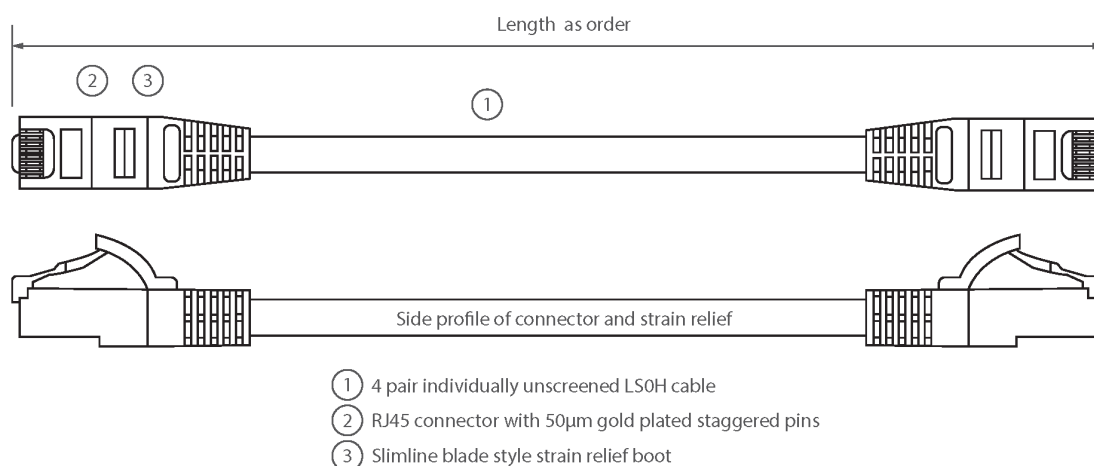

Product Specifications

Feature	Values
Cable type	U/UTP
Category	6
Length	2 m
Type of connector connection 1	RJ45 8(8)
Type of connector connection 2	RJ45 8(8)
Outer sheath colour	Blue
Strain relief boot	Moulded-on
Strain relief boot colour	Blue
Flame retardant version	Yes
Halogen free	Yes
Cable construction	1x4
AWG-size	24

Excel Cat6 Patch Lead U/UTP Unshielded LSOH Blade Booted 2m Blue

Item Code: 100-326

excel
without compromise.

Pin assignment

1:1

Product drawing

Standards

Applicable standard	Detail
ISO/IEC 11801-1:2017	Information technology - Generic cabling for customer premises: Part 1 General Requirements
EN 50173-1:2018	Information technology. Generic cabling systems - General requirements
ANSI/TIA 568-2.D	Balanced Twisted-Pair Telecommunications Cabling and Components Standards
IEC 61156-5:2009+AMD1:2012 CSV	Multicore and symmetrical pair/quad cables for digital communications - Part 5: Symmetrical pair/quad cables with transmission characteristics up to 1 000 MHz - Horizontal floor wiring - Sectional specification
IEC 60332-1-2:2004	Tests on electric and optical fibre cables under fire conditions. Test for vertical flame propagation for a single insulated wire or cable. Procedure for 1 kW pre-mixed flame
IEC 61034-2:2005+A1:2013	Measurement of smoke density of cables burning under defined conditions - Part 2: Test procedure and requirements
RoHS	Compliant to the Restriction of Hazardous Substances
WFD	Compliant to Waste Framework Directive